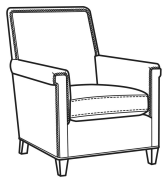

Josh / 1885-05

DESCRIPTION:	Chair (30W)
OUTSIDE:	30"W x 35.5"D x 37"H
INSIDE:	20"W x 20"D
SEAT:	19"H
ARM:	24.5"H
COM:	Plain: 8.00 yds Repeat of 2-14": 10.00 yds Repeat of 15-27": 11.00 yds
WEIGHT:	65 lbs

L = available in leather

Standard Features:

French Seamed

Standard with small nail trim

May be shown with optional features

Standard Seat Cushion: **JOSH**
Hallmark Seat

Also available:

Josh / 1885-07
Ottoman (25.5W X 19D)
Outside: 25.5W x 19D x 17H
Inside: 0W x 0D

Josh / L1885-07
Leather Ottoman (25.5W X 19D)
Outside: 25.5W x 19D x 17H
Inside: 0W x 0D

Josh / 1885-05SW
Swivel Chair (30W)
Outside: 30W x 35.5D x 37H
Inside: 20W x 20D

Josh / L1885-05
Leather Chair (30W)
Outside: 30W x 35.5D x 37H
Inside: 20W x 20D