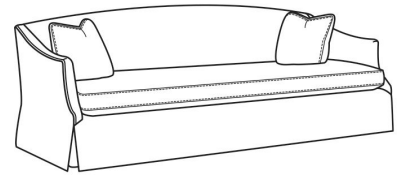

Braddock / 5450-05

DESCRIPTION:	Chair (28.5W)
OUTSIDE:	28.5"W x 34"D x 32.5"H
INSIDE:	36.5"W x 21"D
SEAT:	18.5"H
ARM:	25"H
COM:	Plain: 7.50 yds Repeat of 2-14": 9.50 yds Repeat of 15-27": 10.25 yds
WEIGHT:	55 lbs

Standard Features:

French Seamed

May be shown with optional features

BRADDOCK

Standard Seat Cushion: Hallmark Seat

Also available:

Braddock / 5450-07
Ottoman (25W X 19D)
Outside: 25W x 19D x 17H
Inside: 0W x 0D

Braddock / 5450-00B
Sofa (84W)
Outside: 84W x 34D x 32.5H
Inside: 76.5W x 21D

Braddock / 5450-01B
Long Sofa (94W)
Outside: 94W x 34D x 32.5H
Inside: 36.5W x 21D

Braddock / 5450-05SW
Swivel Chair (28.5W)
Outside: 28.5W x 34D x 32.5H
Inside: 21W x 21D