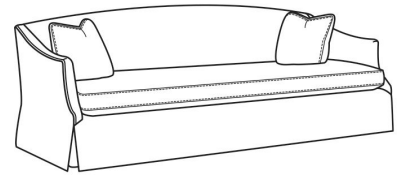

**Braddock / 5450-05SW**

DESCRIPTION:	Swivel Chair (28.5W)
OUTSIDE:	28.5"W x 34"D x 32.5"H
INSIDE:	21"W x 21"D
SEAT:	18.5"H
ARM:	25"H
COM:	Plain: 7.50 yds Repeat of 2-14": 9.50 yds Repeat of 15-27": 10.25 yds
WEIGHT:	55 lbs

Standard Features:

French Seamed

May be shown with optional features

**BRADDOCK**

Standard Seat Cushion: Hallmark Seat

Also available:

Braddock / 5450-07  
Ottoman (25W X 19D)  
Outside: 25W x 19D x 17H  
Inside: 0W x 0D

Braddock / 5450-00B  
Sofa (84W)  
Outside: 84W x 34D x 32.5H  
Inside: 76.5W x 21D

Braddock / 5450-01B  
Long Sofa (94W)  
Outside: 94W x 34D x 32.5H  
Inside: 36.5W x 21D

Braddock / 5450-05  
Chair (28.5W)  
Outside: 28.5W x 34D x 32.5H  
Inside: 36.5W x 21D