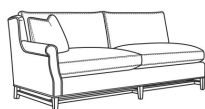

Laurie / 1530

1530-11L / 1530-12 / 1530-11R

DESCRIPTION:	Sectional
OUTSIDE:	116"W x 116"D x 35"H
INSIDE:	95"W x 23"D
SEAT:	20.5"H
ARM:	26"H
BACK RAIL:	35"H
THROW PILLOWS:	3 - 20"
WEIGHT:	365 lbs

Standard Features:

Box Border Back

French Seamed

Oak wood base. Wood grain is a natural characteristic of oak

Fabric styles standard with throw pillows (not shown)

Various configurations available; visit a CR Laine retailer for more details.

May be shown with optional features

Laurie

Standard Seat Cushion:	Comfort Down Seat
Standard Back Pillow:	Comfort Down Back

Also available:

1530-11L One Arm Sofa (77w)

Laurie / 1530-11L
 One Arm Sofa (77W)
 Outside: 77W x 39D x 35H
 Inside: 72W x 23D