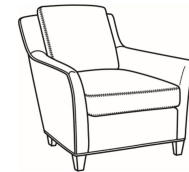

Studio / 1444-05SW  
Swivel Chair (30.5W)  
Outside: 30.5W x 40D x 34H  
Inside: 22.5W x 21D

Studio / 1444-06  
Chair & 1/2 (46W)  
Outside: 46W x 40D x 34H  
Inside: 37.5W x 21D

Studio / 1444-06SW  
 Chair & 1/2 Swivel (46W)  
 Outside: 46W x 40D x 34H  
 Inside: 37.5W x 21D

Studio / 1444-08  
 Rect Ottoman (51W X 32.5D)  
 Outside: 51W x 32.5D x 17.5H  
 Inside: 0W x 0D

Studio / 1444-09  
 Chaise (30.5W)  
 Outside: 30.5W x 64D x 34H  
 Inside: 22.5W x 45D

Studio / 1444-17  
 Ott & 1/2 (37.5W X 24.5D)  
 Outside: 37.5W x 24.5D x 16.5H  
 Inside: 0W x 0D

Studio / L1444-04  
 Leather Settee (68W)  
 Outside: 68W x 40D x 34H  
 Inside: 60W x 22D

Studio / L1444-05  
 Leather Chair (30.5W)  
 Outside: 30.5W x 40D x 34H  
 Inside: 22.5W x 21D

Studio / L1444-05SW  
 Leather Swivel Chair (30.5W)  
 Outside: 30.5W x 40D x 34H  
 Inside: 22.5W x 21D