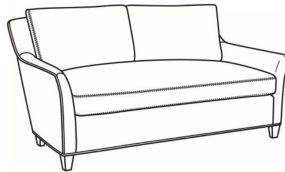

Studio / L1444-04
Leather Settee (68W)
Outside: 68W x 40D x 34H
Inside: 60W x 22D