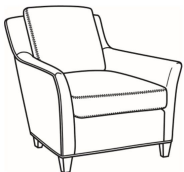

**Studio / L1444-06**

DESCRIPTION:	Chair & 1/2 (46W)
OUTSIDE:	46"W x 40"D x 34"H
INSIDE:	37.5"W x 21"D
SEAT:	19.5"H
ARM:	23"H
BACK RAIL:	32"H
COM:	Plain: 118 sq ft
WEIGHT:	120 lbs

**L** = available in leather

**Standard Features:**

Knife Edge Back

Saddle-Stitched

May be shown with optional features

**STUDIO**

Standard Seat Cushion:	Comfort Down Seat
Standard Back Pillow:	Legacy Down Back

Also available:

Studio / 1444-00B  
Sofa (83W)  
Outside: 83W x 40D x 34H  
Inside: 75W x 22D

Studio / 1444-01B  
Long Sofa (92W)  
Outside: 92W x 40D x 34H  
Inside: 84W x 22D

Studio / 1444-04  
Settee (68W)  
Outside: 68W x 40D x 34H  
Inside: 60W x 22D

Studio / 1444-05  
Chair (30.5W)  
Outside: 30.5W x 40D x 34H  
Inside: 22.5W x 21D