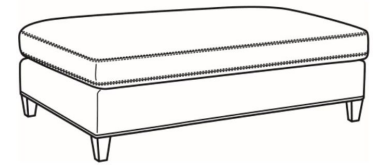

Studio / L1444-08
Leather Rect Ottoman (51W X 32.5D)
Outside: 51W x 32.5D x 17.5H
Inside: 0W x 0D