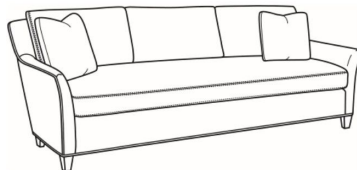

**Studio / L1444-06**

DESCRIPTION:	Chair & 1/2 (46W)
OUTSIDE:	46"W x 40"D x 34"H
INSIDE:	37.5"W x 21"D
SEAT:	19.5"H
ARM:	23"H
BACK RAIL:	32"H
COM:	Plain: 118 sq ft
WEIGHT:	120 lbs

**L** = available in leather

**Standard Features:**

Knife Edge Back

Saddle-Stitched

May be shown with optional features

**STUDIO**

Standard Seat Cushion:	Comfort Down Seat
Standard Back Pillow:	Legacy Down Back

Also available:

Studio / 1444-00B  
Sofa (83W)  
Outside: 83W x 40D x 34H  
Inside: 75W x 22D

Studio / 1444-01B  
Long Sofa (92W)  
Outside: 92W x 40D x 34H  
Inside: 84W x 22D

Studio / 1444-04  
Settee (68W)  
Outside: 68W x 40D x 34H  
Inside: 60W x 22D

Studio / 1444-05  
Chair (30.5W)  
Outside: 30.5W x 40D x 34H  
Inside: 22.5W x 21D