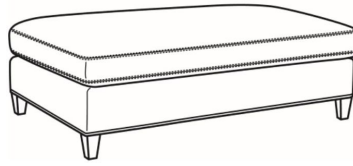

**Studio / L1444-06**

DESCRIPTION:	Chair & 1/2 (46W)
OUTSIDE:	46"W x 40"D x 34"H
INSIDE:	37.5"W x 21"D
SEAT:	19.5"H
ARM:	23"H
BACK RAIL:	32"H
COM:	Plain: 118 sq ft
WEIGHT:	120 lbs

**L** = available in leather

**Standard Features:**

Knife Edge Back

Saddle-Stitched

May be shown with optional features

**STUDIO**

Standard Seat Cushion:	Comfort Down Seat
Standard Back Pillow:	Legacy Down Back

Also available:

Studio / 1444-00B  
Sofa (83W)  
Outside: 83W x 40D x 34H  
Inside: 75W x 22D

Studio / 1444-01B  
Long Sofa (92W)  
Outside: 92W x 40D x 34H  
Inside: 84W x 22D

Studio / 1444-04  
Settee (68W)  
Outside: 68W x 40D x 34H  
Inside: 60W x 22D

Studio / 1444-05  
Chair (30.5W)  
Outside: 30.5W x 40D x 34H  
Inside: 22.5W x 21D

Studio / 1444-05SW  
Swivel Chair (30.5W)  
Outside: 30.5W x 40D x 34H  
Inside: 22.5W x 21D

Studio / 1444-06  
Chair & 1/2 (46W)  
Outside: 46W x 40D x 34H  
Inside: 37.5W x 21D

Studio / 1444-06SW  
 Chair & 1/2 Swivel (46W)  
 Outside: 46W x 40D x 34H  
 Inside: 37.5W x 21D