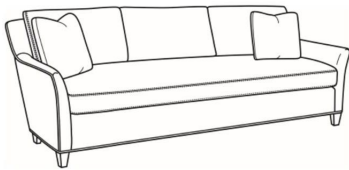

**Studio / L1444-06**

DESCRIPTION:	Chair & 1/2 (46W)
OUTSIDE:	46"W x 40"D x 34"H
INSIDE:	37.5"W x 21"D
SEAT:	19.5"H
ARM:	23"H
BACK RAIL:	32"H
COM:	Plain: 118 sq ft
WEIGHT:	120 lbs

**L** = available in leather

**Standard Features:**

Knife Edge Back

Saddle-Stitched

May be shown with optional features

**STUDIO**

Standard Seat Cushion:	Comfort Down Seat
Standard Back Pillow:	Legacy Down Back

Also available:

Studio / 1444-00B  
Sofa (83W)  
Outside: 83W x 40D x 34H  
Inside: 75W x 22D

Studio / 1444-01B  
Long Sofa (92W)  
Outside: 92W x 40D x 34H  
Inside: 84W x 22D

Studio / 1444-04  
Settee (68W)  
Outside: 68W x 40D x 34H  
Inside: 60W x 22D

Studio / 1444-05  
Chair (30.5W)  
Outside: 30.5W x 40D x 34H  
Inside: 22.5W x 21D