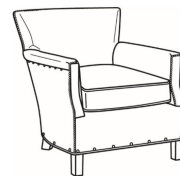

Francois / L1445-SW

DESCRIPTION:	Swivel Chair (29W)
OUTSIDE:	29"W x 32"D x 31"H
INSIDE:	19"W x 20.5"D
SEAT:	19"H
ARM:	23"H
COM:	Plain: 72 sq ft
WEIGHT:	55 lbs

L = available in leather

Standard Features:

Standard with small and medium nail trim

May be shown with optional features

FRANCOIS

Standard Seat Cushion:	Mayfair Seat
Standard Back Pillow:	Fiber Back

Also available:

Francois / 1445
Chair (29W)
Outside: 29W x 32D x 31H
Inside: 19W x 20.5D

Francois / 1445-SW
Swivel Chair (29W)
Outside: 29W x 32D x 31H
Inside: 19W x 20.5D

Francois / L1445
Leather Chair (29W)
Outside: 29W x 32D x 31H
Inside: 19W x 20.5D