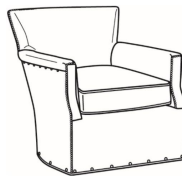

Francois / L1445-SW

DESCRIPTION:	Swivel Chair (29W)
OUTSIDE:	29"W x 32"D x 31"H
INSIDE:	19"W x 20.5"D
SEAT:	19"H
ARM:	23"H
COM:	Plain: 72 sq ft
WEIGHT:	55 lbs

L = available in leather

Standard Features:

Standard with small and medium nail trim

May be shown with optional features

FRANCOIS

Standard Seat Cushion:	Mayfair Seat
Standard Back Pillow:	Fiber Back

Also available:

Francois / 1445
Chair (29W)
Outside: 29W x 32D x 31H
Inside: 19W x 20.5D

Francois / 1445-SW
Swivel Chair (29W)
Outside: 29W x 32D x 31H
Inside: 19W x 20.5D

Francois / L1445
Leather Chair (29W)
Outside: 29W x 32D x 31H
Inside: 19W x 20.5D