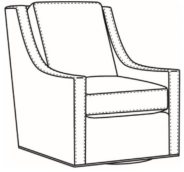

Heath / 1727  
Ottoman (27W X 22D)  
Outside: 27W x 22D x 17H  
Inside: 0W x 0D

Heath / 1725  
Chair (30W)  
Outside: 30W x 39D x 40H  
Inside: 22W x 21.5D

Heath / 1725-05MR  
Manual Recliner (30.5W)  
Outside: 30.5W x 41D x 40H  
Inside: 22W x 20D

Heath / 1725-05PR  
Power Recliner (30.5W)  
Outside: 30.5W x 41D x 40H  
Inside: 22W x 20D

Heath / 1725-LP  
Chair (30W)  
Outside: 30W x 39D x 40H  
Inside: 22W x 21.5D

Heath / 1725-SG  
Swivel Glider (30W)  
Outside: 30W x 39D x 40H  
Inside: 22W x 21.5D

Heath / 1725-SGLP  
Swivel Glider (30W)  
Outside: 30W x 39D x 40H  
Inside: 22W x 21.5D

Heath / 1725-SW  
Swivel Chair (30W)  
Outside: 30W x 39D x 40H  
Inside: 22W x 21.5D

Heath / 1725-SWLP  
Swivel Chair (30W)  
Outside: 30W x 39D x 40H  
Inside: 22W x 21.5D

Heath / L1725-05MR  
Leather Manual Recliner (30.5W)  
Outside: 30.5W x 41D x 40H  
Inside: 22W x 20D

Heath / L1725-05PR  
Leather Power Recliner (30.5W)  
Outside: 30.5W x 41D x 40H  
Inside: 22W x 20D