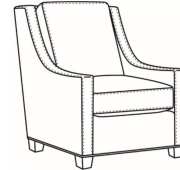

**Heath / L1725**

DESCRIPTION:	Chair (30W)
OUTSIDE:	30"W x 39"D x 40"H
INSIDE:	22"W x 21.5"D
SEAT:	20"H
ARM:	25"H
BACK RAIL:	36"H
COM:	Plain: 111 sq ft
WEIGHT:	75 lbs

**L** = available in leather

**Standard Features:**

- Semi-Attached Box Border Back
- Saddle-Stitched
- May be shown with optional features

	<b>HEATH</b>
Standard Seat Cushion:	Hallmark Seat
Standard Back Pillow:	Fiber Back

Also available:

Heath / L1727  
Leather Ottoman (27W X 22D)  
Outside: 27W x 22D x 17H  
Inside: 0W x 0D

Heath / 1727  
Ottoman (27W X 22D)  
Outside: 27W x 22D x 17H  
Inside: 0W x 0D

Heath / 1725  
Chair (30W)  
Outside: 30W x 39D x 40H  
Inside: 22W x 21.5D

Heath / 1725-05MR  
Manual Recliner (30.5W)  
Outside: 30.5W x 41D x 40H  
Inside: 22W x 20D

Heath / 1725-05PR  
Power Recliner (30.5W)  
Outside: 30.5W x 41D x 40H  
Inside: 22W x 20D

Heath / 1725-LP  
Chair (30W)  
Outside: 30W x 39D x 40H  
Inside: 22W x 21.5D

Heath / 1725-SG  
Swivel Glider (30W)  
Outside: 30W x 39D x 40H  
Inside: 22W x 21.5D