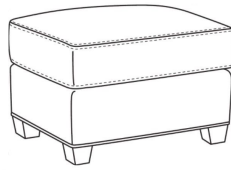

**Heath / L1725**

DESCRIPTION:	Chair (30W)
OUTSIDE:	30"W x 39"D x 40"H
INSIDE:	22"W x 21.5"D
SEAT:	20"H
ARM:	25"H
BACK RAIL:	36"H
COM:	Plain: 111 sq ft
WEIGHT:	75 lbs

**L** = available in leather

**Standard Features:**

- Semi-Attached Box Border Back
- Saddle-Stitched
- May be shown with optional features

	<b>HEATH</b>
Standard Seat Cushion:	Hallmark Seat
Standard Back Pillow:	Fiber Back

Also available:

Heath / L1727  
Leather Ottoman (27W X 22D)  
Outside: 27W x 22D x 17H  
Inside: 0W x 0D

Heath / 1727  
Ottoman (27W X 22D)  
Outside: 27W x 22D x 17H  
Inside: 0W x 0D

Heath / 1725  
Chair (30W)  
Outside: 30W x 39D x 40H  
Inside: 22W x 21.5D

Heath / 1725-05MR  
Manual Recliner (30.5W)  
Outside: 30.5W x 41D x 40H  
Inside: 22W x 20D

Heath / 1725-05PR  
Power Recliner (30.5W)  
Outside: 30.5W x 41D x 40H  
Inside: 22W x 20D

Heath / 1725-LP  
Chair (30W)  
Outside: 30W x 39D x 40H  
Inside: 22W x 21.5D

Heath / 1725-SG  
Swivel Glider (30W)  
Outside: 30W x 39D x 40H  
Inside: 22W x 21.5D