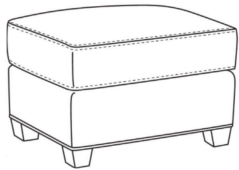

**Heath / L1725**

DESCRIPTION:	Chair (30W)
OUTSIDE:	30"W x 39"D x 40"H
INSIDE:	22"W x 21.5"D
SEAT:	20"H
ARM:	25"H
BACK RAIL:	36"H
COM:	Plain: 111 sq ft
WEIGHT:	75 lbs

**L** = available in leather

**Standard Features:**

- Semi-Attached Box Border Back
- Saddle-Stitched
- May be shown with optional features

	<b>HEATH</b>
Standard Seat Cushion:	Hallmark Seat
Standard Back Pillow:	Fiber Back

Also available:

Heath / L1727  
Leather Ottoman (27W X 22D)  
Outside: 27W x 22D x 17H  
Inside: 0W x 0D

Heath / 1727  
Ottoman (27W X 22D)  
Outside: 27W x 22D x 17H  
Inside: 0W x 0D

Heath / 1725  
Chair (30W)  
Outside: 30W x 39D x 40H  
Inside: 22W x 21.5D

Heath / 1725-05MR  
Manual Recliner (30.5W)  
Outside: 30.5W x 41D x 40H  
Inside: 22W x 20D

Heath / 1725-05PR  
Power Recliner (30.5W)  
Outside: 30.5W x 41D x 40H  
Inside: 22W x 20D

Heath / 1725-LP  
Chair (30W)  
Outside: 30W x 39D x 40H  
Inside: 22W x 21.5D

Heath / 1725-SG  
Swivel Glider (30W)  
Outside: 30W x 39D x 40H  
Inside: 22W x 21.5D