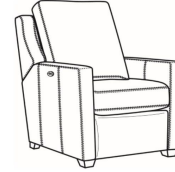

Heath / 1727  
Ottoman (27W X 22D)  
Outside: 27W x 22D x 17H  
Inside: 0W x 0D

Heath / 1725  
Chair (30W)  
Outside: 30W x 39D x 40H  
Inside: 22W x 21.5D

Heath / 1725-05MR  
Manual Recliner (30.5W)  
Outside: 30.5W x 41D x 40H  
Inside: 22W x 20D

Heath / 1725-05PR  
Power Recliner (30.5W)  
Outside: 30.5W x 41D x 40H  
Inside: 22W x 20D

Heath / 1725-LP  
Chair (30W)  
Outside: 30W x 39D x 40H  
Inside: 22W x 21.5D

Heath / 1725-SG  
Swivel Glider (30W)  
Outside: 30W x 39D x 40H  
Inside: 22W x 21.5D

Heath / 1725-SGLP  
Swivel Glider (30W)  
Outside: 30W x 39D x 40H  
Inside: 22W x 21.5D

Heath / 1725-SW  
Swivel Chair (30W)  
Outside: 30W x 39D x 40H  
Inside: 22W x 21.5D

Heath / 1725-SWLP  
Swivel Chair (30W)  
Outside: 30W x 39D x 40H  
Inside: 22W x 21.5D

Heath / L1725-05MR  
Leather Manual Recliner (30.5W)  
Outside: 30.5W x 41D x 40H  
Inside: 22W x 20D

Heath / L1725-05PR  
Leather Power Recliner (30.5W)  
Outside: 30.5W x 41D x 40H  
Inside: 22W x 20D