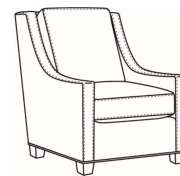

**Heath / L1725**

DESCRIPTION:	Chair (30W)
OUTSIDE:	30"W x 39"D x 40"H
INSIDE:	22"W x 21.5"D
SEAT:	20"H
ARM:	25"H
BACK RAIL:	36"H
COM:	Plain: 111 sq ft
WEIGHT:	75 lbs

**L** = available in leather

**Standard Features:**

Heath / 1727  
Ottoman (27W X 22D)  
Outside: 27W x 22D x 17H  
Inside: 0W x 0D

Heath / 1725  
Chair (30W)  
Outside: 30W x 39D x 40H  
Inside: 22W x 21.5D

Heath / 1725-05MR  
Manual Recliner (30.5W)  
Outside: 30.5W x 41D x 40H  
Inside: 22W x 20D

Heath / 1725-05PR  
Power Recliner (30.5W)  
Outside: 30.5W x 41D x 40H  
Inside: 22W x 20D

Heath / 1725-LP  
Chair (30W)  
Outside: 30W x 39D x 40H  
Inside: 22W x 21.5D

Heath / 1725-SG  
Swivel Glider (30W)  
Outside: 30W x 39D x 40H  
Inside: 22W x 21.5D

Heath / 1725-SGLP  
Swivel Glider (30W)  
Outside: 30W x 39D x 40H  
Inside: 22W x 21.5D

Heath / 1725-SW  
Swivel Chair (30W)  
Outside: 30W x 39D x 40H  
Inside: 22W x 21.5D

Heath / 1725-SWLP  
Swivel Chair (30W)  
Outside: 30W x 39D x 40H  
Inside: 22W x 21.5D