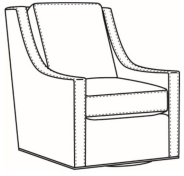

**Heath / L1725**

DESCRIPTION:	Chair (30W)
OUTSIDE:	30"W x 39"D x 40"H
INSIDE:	22"W x 21.5"D
SEAT:	20"H
ARM:	25"H
BACK RAIL:	36"H
COM:	Plain: 111 sq ft
WEIGHT:	75 lbs

**L** = available in leather

**Standard Features:**

Heath / 1727  
Ottoman (27W X 22D)  
Outside: 27W x 22D x 17H  
Inside: 0W x 0D

Heath / 1725  
Chair (30W)  
Outside: 30W x 39D x 40H  
Inside: 22W x 21.5D

Heath / 1725-05MR  
Manual Recliner (30.5W)  
Outside: 30.5W x 41D x 40H  
Inside: 22W x 20D

Heath / 1725-05PR  
Power Recliner (30.5W)  
Outside: 30.5W x 41D x 40H  
Inside: 22W x 20D

Heath / 1725-LP  
Chair (30W)  
Outside: 30W x 39D x 40H  
Inside: 22W x 21.5D

Heath / 1725-SG  
Swivel Glider (30W)  
Outside: 30W x 39D x 40H  
Inside: 22W x 21.5D

Heath / 1725-SGLP  
Swivel Glider (30W)  
Outside: 30W x 39D x 40H  
Inside: 22W x 21.5D

Heath / 1725-SW  
Swivel Chair (30W)  
Outside: 30W x 39D x 40H  
Inside: 22W x 21.5D

Heath / 1725-SWLP  
Swivel Chair (30W)  
Outside: 30W x 39D x 40H  
Inside: 22W x 21.5D