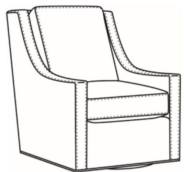

Heath / 1725-05PR  
Power Recliner (30.5W)  
Outside: 30.5W x 41D x 40H  
Inside: 22W x 20D

Heath / 1725-LP  
Chair (30W)  
Outside: 30W x 39D x 40H  
Inside: 22W x 21.5D

Heath / 1725-SG  
Swivel Glider (30W)  
Outside: 30W x 39D x 40H  
Inside: 22W x 21.5D

Heath / 1725-SGLP  
Swivel Glider (30W)  
Outside: 30W x 39D x 40H  
Inside: 22W x 21.5D

Heath / 1725-SW  
Swivel Chair (30W)  
Outside: 30W x 39D x 40H  
Inside: 22W x 21.5D

Heath / 1725-SWLP  
Swivel Chair (30W)  
Outside: 30W x 39D x 40H  
Inside: 22W x 21.5D

Heath / L1725-05MR  
Leather Manual Recliner (30.5W)  
Outside: 30.5W x 41D x 40H  
Inside: 22W x 20D

Heath / L1725-05PR  
Leather Power Recliner (30.5W)  
Outside: 30.5W x 41D x 40H  
Inside: 22W x 20D

Heath / L1725-LP  
Leather Chair (30W)  
Outside: 30W x 39D x 40H  
Inside: 22W x 21.5D

Heath / L1725-SG  
Leather Swivel Glider (30W)  
Outside: 30W x 39D x 40H  
Inside: 22W x 21.5D

Heath / L1725-SGLP  
Leather Swivel Glider (30W)  
Outside: 30W x 39D x 40H  
Inside: 22W x 21.5D