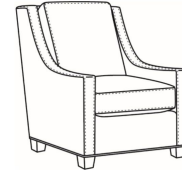

Heath / L1725-LP

DESCRIPTION:	Chair (30W)
OUTSIDE:	30"W x 39"D x 40"H
INSIDE:	22"W x 21.5"D
SEAT:	20"H
ARM:	25"H
BACK RAIL:	36"H
COM:	Plain: 116 sq ft
WEIGHT:	75 lbs

L = available in leather

Standard Features:

Loose Pillow Box Border Back

Saddle-Stitched

May be shown with optional features

HEATH

Standard Seat Cushion:

Hallmark Seat

Standard Back Pillow:

Fiber Back

Also available:

Heath / L1727
Leather Ottoman (27W X 22D)
Outside: 27W x 22D x 17H
Inside: 0W x 0D

Heath / 1727
Ottoman (27W X 22D)
Outside: 27W x 22D x 17H
Inside: 0W x 0D

Heath / 1725
Chair (30W)
Outside: 30W x 39D x 40H
Inside: 22W x 21.5D

Heath / 1725-05MR
Manual Recliner (30.5W)
Outside: 30.5W x 41D x 40H
Inside: 22W x 20D

Heath / 1725-05PR
Power Recliner (30.5W)
Outside: 30.5W x 41D x 40H
Inside: 22W x 20D

Heath / 1725-LP
Chair (30W)
Outside: 30W x 39D x 40H
Inside: 22W x 21.5D