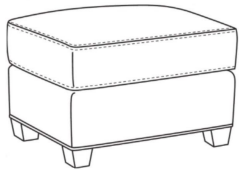

Heath / L1725-LP

DESCRIPTION:	Chair (30W)
OUTSIDE:	30"W x 39"D x 40"H
INSIDE:	22"W x 21.5"D
SEAT:	20"H
ARM:	25"H
BACK RAIL:	36"H
COM:	Plain: 116 sq ft
WEIGHT:	75 lbs

L = available in leather

Standard Features:

Loose Pillow Box Border Back

Saddle-Stitched

May be shown with optional features

HEATH

Standard Seat Cushion:

Hallmark Seat

Standard Back Pillow:

Fiber Back

Also available:

Heath / L1727
Leather Ottoman (27W X 22D)
Outside: 27W x 22D x 17H
Inside: 0W x 0D

Heath / 1727
Ottoman (27W X 22D)
Outside: 27W x 22D x 17H
Inside: 0W x 0D

Heath / 1725
Chair (30W)
Outside: 30W x 39D x 40H
Inside: 22W x 21.5D

Heath / 1725-05MR
Manual Recliner (30.5W)
Outside: 30.5W x 41D x 40H
Inside: 22W x 20D

Heath / 1725-05PR
Power Recliner (30.5W)
Outside: 30.5W x 41D x 40H
Inside: 22W x 20D

Heath / 1725-LP
Chair (30W)
Outside: 30W x 39D x 40H
Inside: 22W x 21.5D