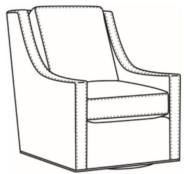

Heath / 1725-05MR
Manual Recliner (30.5W)
Outside: 30.5W x 41D x 40H
Inside: 22W x 20D

Heath / 1725-05PR
Power Recliner (30.5W)
Outside: 30.5W x 41D x 40H
Inside: 22W x 20D

Heath / 1725-LP
Chair (30W)
Outside: 30W x 39D x 40H
Inside: 22W x 21.5D

Heath / 1725-SG
Swivel Glider (30W)
Outside: 30W x 39D x 40H
Inside: 22W x 21.5D

Heath / 1725-SGLP
Swivel Glider (30W)
Outside: 30W x 39D x 40H
Inside: 22W x 21.5D

Heath / 1725-SW
Swivel Chair (30W)
Outside: 30W x 39D x 40H
Inside: 22W x 21.5D

Heath / 1725-SWLP
Swivel Chair (30W)
Outside: 30W x 39D x 40H
Inside: 22W x 21.5D

Heath / L1725
Leather Chair (30W)
Outside: 30W x 39D x 40H
Inside: 22W x 21.5D

Heath / L1725-05MR
Leather Manual Recliner (30.5W)
Outside: 30.5W x 41D x 40H
Inside: 22W x 20D

Heath / L1725-05PR
Leather Power Recliner (30.5W)
Outside: 30.5W x 41D x 40H
Inside: 22W x 20D

Heath / L1725-SG
Leather Swivel Glider (30W)
Outside: 30W x 39D x 40H
Inside: 22W x 21.5D

Heath / L1725-SGLP
Leather Swivel Glider (30W)
Outside: 30W x 39D x 40H
Inside: 22W x 21.5D