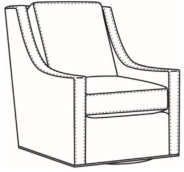

Also available:

Heath / L1727
Leather Ottoman (27W X 22D)
Outside: 27W x 22D x 17H
Inside: 0W x 0D

Heath / 1727
Ottoman (27W X 22D)
Outside: 27W x 22D x 17H
Inside: 0W x 0D

Heath / 1725
Chair (30W)
Outside: 30W x 39D x 40H
Inside: 22W x 21.5D

Heath / 1725-05MR
Manual Recliner (30.5W)
Outside: 30.5W x 41D x 40H
Inside: 22W x 20D

Heath / 1725-05PR
Power Recliner (30.5W)
Outside: 30.5W x 41D x 40H
Inside: 22W x 20D

Heath / 1725-LP
Chair (30W)
Outside: 30W x 39D x 40H
Inside: 22W x 21.5D

Heath / 1725-SG
Swivel Glider (30W)
Outside: 30W x 39D x 40H
Inside: 22W x 21.5D

Heath / 1725-SGLP
Swivel Glider (30W)
Outside: 30W x 39D x 40H
Inside: 22W x 21.5D

Heath / 1725-SW
Swivel Chair (30W)
Outside: 30W x 39D x 40H
Inside: 22W x 21.5D

Heath / 1725-SWLP
Swivel Chair (30W)
Outside: 30W x 39D x 40H
Inside: 22W x 21.5D

Heath / L1725
Leather Chair (30W)
Outside: 30W x 39D x 40H
Inside: 22W x 21.5D

Heath / L1725-05MR
Leather Manual Recliner (30.5W)
Outside: 30.5W x 41D x 40H
Inside: 22W x 20D