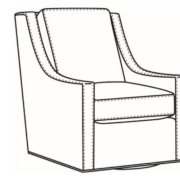

Heath / 1725-05MR
Manual Recliner (30.5W)
Outside: 30.5W x 41D x 40H
Inside: 22W x 20D

Heath / 1725-05PR
Power Recliner (30.5W)
Outside: 30.5W x 41D x 40H
Inside: 22W x 20D

Heath / 1725-LP
Chair (30W)
Outside: 30W x 39D x 40H
Inside: 22W x 21.5D

Heath / 1725-SG
Swivel Glider (30W)
Outside: 30W x 39D x 40H
Inside: 22W x 21.5D

Heath / 1725-SGLP
Swivel Glider (30W)
Outside: 30W x 39D x 40H
Inside: 22W x 21.5D

Heath / 1725-SW
Swivel Chair (30W)
Outside: 30W x 39D x 40H
Inside: 22W x 21.5D

Heath / 1725-SWLP
Swivel Chair (30W)
Outside: 30W x 39D x 40H
Inside: 22W x 21.5D

Heath / L1725
Leather Chair (30W)
Outside: 30W x 39D x 40H
Inside: 22W x 21.5D

Heath / L1725-05MR
Leather Manual Recliner (30.5W)
Outside: 30.5W x 41D x 40H
Inside: 22W x 20D

Heath / L1725-05PR
Leather Power Recliner (30.5W)
Outside: 30.5W x 41D x 40H
Inside: 22W x 20D

Heath / L1725-SG
Leather Swivel Glider (30W)
Outside: 30W x 39D x 40H
Inside: 22W x 21.5D

Heath / L1725-SGLP
Leather Swivel Glider (30W)
Outside: 30W x 39D x 40H
Inside: 22W x 21.5D