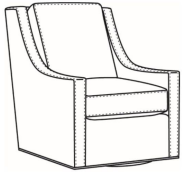

Heath / L1725-LP

DESCRIPTION:	Chair (30W)
OUTSIDE:	30"W x 39"D x 40"H
INSIDE:	22"W x 21.5"D
SEAT:	20"H
ARM:	25"H
BACK RAIL:	36"H
COM:	Plain: 116 sq ft
WEIGHT:	75 lbs

L = available in leather

Standard Features:

Loose Pillow Box Border Back

Saddle-Stitched

May be shown with optional features

HEATH

Standard Seat Cushion:

Hallmark Seat

Standard Back Pillow:

Fiber Back

Also available:

Heath / L1727
Leather Ottoman (27W X 22D)
Outside: 27W x 22D x 17H
Inside: 0W x 0D

Heath / 1727
Ottoman (27W X 22D)
Outside: 27W x 22D x 17H
Inside: 0W x 0D

Heath / 1725
Chair (30W)
Outside: 30W x 39D x 40H
Inside: 22W x 21.5D

Heath / 1725-05MR
Manual Recliner (30.5W)
Outside: 30.5W x 41D x 40H
Inside: 22W x 20D

Heath / 1725-05PR
Power Recliner (30.5W)
Outside: 30.5W x 41D x 40H
Inside: 22W x 20D

Heath / 1725-LP
Chair (30W)
Outside: 30W x 39D x 40H
Inside: 22W x 21.5D