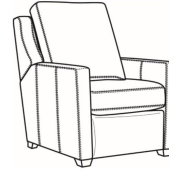

Heath / L1725-LP

DESCRIPTION:	Chair (30W)
OUTSIDE:	30"W x 39"D x 40"H
INSIDE:	22"W x 21.5"D
SEAT:	20"H
ARM:	25"H
BACK RAIL:	36"H
COM:	Plain: 116 sq ft
WEIGHT:	75 lbs

L = available in leather

Standard Features:

Heath / 1725-05MR
Manual Recliner (30.5W)
Outside: 30.5W x 41D x 40H
Inside: 22W x 20D

Heath / 1725-05PR
Power Recliner (30.5W)
Outside: 30.5W x 41D x 40H
Inside: 22W x 20D

Heath / 1725-LP
Chair (30W)
Outside: 30W x 39D x 40H
Inside: 22W x 21.5D

Heath / 1725-SG
Swivel Glider (30W)
Outside: 30W x 39D x 40H
Inside: 22W x 21.5D

Heath / 1725-SGLP
Swivel Glider (30W)
Outside: 30W x 39D x 40H
Inside: 22W x 21.5D

Heath / 1725-SW
Swivel Chair (30W)
Outside: 30W x 39D x 40H
Inside: 22W x 21.5D

Heath / 1725-SWLP
Swivel Chair (30W)
Outside: 30W x 39D x 40H
Inside: 22W x 21.5D

Heath / L1725
Leather Chair (30W)
Outside: 30W x 39D x 40H
Inside: 22W x 21.5D

Heath / L1725-05MR
Leather Manual Recliner (30.5W)
Outside: 30.5W x 41D x 40H
Inside: 22W x 20D