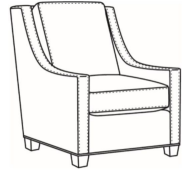

Heath / L1725-LP

DESCRIPTION:	Chair (30W)
OUTSIDE:	30"W x 39"D x 40"H
INSIDE:	22"W x 21.5"D
SEAT:	20"H
ARM:	25"H
BACK RAIL:	36"H
COM:	Plain: 116 sq ft
WEIGHT:	75 lbs

L = available in leather

Standard Features:

Heath / 1725-05MR
Manual Recliner (30.5W)
Outside: 30.5W x 41D x 40H
Inside: 22W x 20D

Heath / 1725-05PR
Power Recliner (30.5W)
Outside: 30.5W x 41D x 40H
Inside: 22W x 20D

Heath / 1725-LP
Chair (30W)
Outside: 30W x 39D x 40H
Inside: 22W x 21.5D

Heath / 1725-SG
Swivel Glider (30W)
Outside: 30W x 39D x 40H
Inside: 22W x 21.5D

Heath / 1725-SGLP
Swivel Glider (30W)
Outside: 30W x 39D x 40H
Inside: 22W x 21.5D

Heath / 1725-SW
Swivel Chair (30W)
Outside: 30W x 39D x 40H
Inside: 22W x 21.5D

Heath / 1725-SWLP
Swivel Chair (30W)
Outside: 30W x 39D x 40H
Inside: 22W x 21.5D

Heath / L1725
Leather Chair (30W)
Outside: 30W x 39D x 40H
Inside: 22W x 21.5D

Heath / L1725-05MR
Leather Manual Recliner (30.5W)
Outside: 30.5W x 41D x 40H
Inside: 22W x 20D