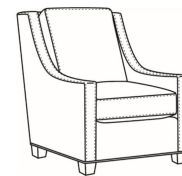

Heath / L1725-LP

DESCRIPTION:	Chair (30W)
OUTSIDE:	30"W x 39"D x 40"H
INSIDE:	22"W x 21.5"D
SEAT:	20"H
ARM:	25"H
BACK RAIL:	36"H
COM:	Plain: 116 sq ft
WEIGHT:	75 lbs

L = available in leather

Standard Features:

Loose Pillow Box Border Back

Saddle-Stitched

May be shown with optional features

HEATH

Standard Seat Cushion:

Hallmark Seat

Standard Back Pillow:

Fiber Back

Also available:

Heath / L1727
Leather Ottoman (27W X 22D)
Outside: 27W x 22D x 17H
Inside: 0W x 0D

Heath / 1727
Ottoman (27W X 22D)
Outside: 27W x 22D x 17H
Inside: 0W x 0D

Heath / 1725
Chair (30W)
Outside: 30W x 39D x 40H
Inside: 22W x 21.5D

Heath / 1725-05MR
Manual Recliner (30.5W)
Outside: 30.5W x 41D x 40H
Inside: 22W x 20D

Heath / 1725-05PR
Power Recliner (30.5W)
Outside: 30.5W x 41D x 40H
Inside: 22W x 20D

Heath / 1725-LP
Chair (30W)
Outside: 30W x 39D x 40H
Inside: 22W x 21.5D