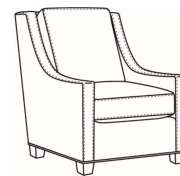

**Heath / L1725-SGLP**

DESCRIPTION:	Swivel Glider (30W)
OUTSIDE:	30"W x 39"D x 40"H
INSIDE:	22"W x 21.5"D
SEAT:	20"H
ARM:	25"H
BACK RAIL:	36"H
COM:	Plain: 116 sq ft
WEIGHT:	75 lbs

**L** = available in leather

**Standard Features:**

- Loose Pillow Box Border Back
- Saddle-Stitched
- May be shown with optional features

	<b>HEATH</b>
Standard Seat Cushion:	Hallmark Seat
Standard Back Pillow:	Fiber Back

Also available:

Heath / L1727  
Leather Ottoman (27W X 22D)  
Outside: 27W x 22D x 17H  
Inside: 0W x 0D

Heath / 1727  
Ottoman (27W X 22D)  
Outside: 27W x 22D x 17H  
Inside: 0W x 0D

Heath / 1725  
Chair (30W)  
Outside: 30W x 39D x 40H  
Inside: 22W x 21.5D

Heath / 1725-05MR  
Manual Recliner (30.5W)  
Outside: 30.5W x 41D x 40H  
Inside: 22W x 20D

Heath / 1725-05PR  
Power Recliner (30.5W)  
Outside: 30.5W x 41D x 40H  
Inside: 22W x 20D

Heath / 1725-LP  
Chair (30W)  
Outside: 30W x 39D x 40H  
Inside: 22W x 21.5D