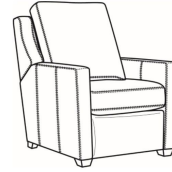

Heath / 1725-05MR  
Manual Recliner (30.5W)  
Outside: 30.5W x 41D x 40H  
Inside: 22W x 20D

Heath / 1725-05PR  
Power Recliner (30.5W)  
Outside: 30.5W x 41D x 40H  
Inside: 22W x 20D

Heath / 1725-LP  
Chair (30W)  
Outside: 30W x 39D x 40H  
Inside: 22W x 21.5D

Heath / 1725-SG  
Swivel Glider (30W)  
Outside: 30W x 39D x 40H  
Inside: 22W x 21.5D

Heath / 1725-SGLP  
Swivel Glider (30W)  
Outside: 30W x 39D x 40H  
Inside: 22W x 21.5D

Heath / 1725-SW  
Swivel Chair (30W)  
Outside: 30W x 39D x 40H  
Inside: 22W x 21.5D

Heath / 1725-SWLP  
Swivel Chair (30W)  
Outside: 30W x 39D x 40H  
Inside: 22W x 21.5D

Heath / L1725  
Leather Chair (30W)  
Outside: 30W x 39D x 40H  
Inside: 22W x 21.5D

Heath / L1725-05MR  
Leather Manual Recliner (30.5W)  
Outside: 30.5W x 41D x 40H  
Inside: 22W x 20D

Heath / L1725-05PR  
Leather Power Recliner (30.5W)  
Outside: 30.5W x 41D x 40H  
Inside: 22W x 20D

Heath / L1725-LP  
Leather Chair (30W)  
Outside: 30W x 39D x 40H  
Inside: 22W x 21.5D

Heath / L1725-SG  
Leather Swivel Glider (30W)  
Outside: 30W x 39D x 40H  
Inside: 22W x 21.5D