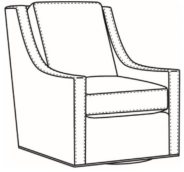

Heath / L1727  
Leather Ottoman (27W X 22D)  
Outside: 27W x 22D x 17H  
Inside: 0W x 0D

Heath / 1727  
Ottoman (27W X 22D)  
Outside: 27W x 22D x 17H  
Inside: 0W x 0D

Heath / 1725  
Chair (30W)  
Outside: 30W x 39D x 40H  
Inside: 22W x 21.5D

Heath / 1725-05MR  
Manual Recliner (30.5W)  
Outside: 30.5W x 41D x 40H  
Inside: 22W x 20D

Heath / 1725-05PR  
Power Recliner (30.5W)  
Outside: 30.5W x 41D x 40H  
Inside: 22W x 20D

Heath / 1725-LP  
Chair (30W)  
Outside: 30W x 39D x 40H  
Inside: 22W x 21.5D

Heath / 1725-SG  
Swivel Glider (30W)  
Outside: 30W x 39D x 40H  
Inside: 22W x 21.5D

Heath / 1725-SGLP  
Swivel Glider (30W)  
Outside: 30W x 39D x 40H  
Inside: 22W x 21.5D

Heath / 1725-SW  
Swivel Chair (30W)  
Outside: 30W x 39D x 40H  
Inside: 22W x 21.5D

Heath / 1725-SWLP  
Swivel Chair (30W)  
Outside: 30W x 39D x 40H  
Inside: 22W x 21.5D

Heath / L1725  
Leather Chair (30W)  
Outside: 30W x 39D x 40H  
Inside: 22W x 21.5D

Heath / L1725-05MR  
Leather Manual Recliner (30.5W)  
Outside: 30.5W x 41D x 40H  
Inside: 22W x 20D