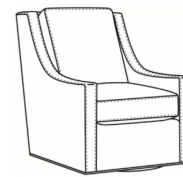

Heath / 1725-05MR  
Manual Recliner (30.5W)  
Outside: 30.5W x 41D x 40H  
Inside: 22W x 20D

Heath / 1725-05PR  
Power Recliner (30.5W)  
Outside: 30.5W x 41D x 40H  
Inside: 22W x 20D

Heath / 1725-LP  
Chair (30W)  
Outside: 30W x 39D x 40H  
Inside: 22W x 21.5D

Heath / 1725-SG  
Swivel Glider (30W)  
Outside: 30W x 39D x 40H  
Inside: 22W x 21.5D

Heath / 1725-SGLP  
Swivel Glider (30W)  
Outside: 30W x 39D x 40H  
Inside: 22W x 21.5D

Heath / 1725-SW  
Swivel Chair (30W)  
Outside: 30W x 39D x 40H  
Inside: 22W x 21.5D

Heath / 1725-SWLP  
Swivel Chair (30W)  
Outside: 30W x 39D x 40H  
Inside: 22W x 21.5D

Heath / L1725  
Leather Chair (30W)  
Outside: 30W x 39D x 40H  
Inside: 22W x 21.5D

Heath / L1725-05MR  
Leather Manual Recliner (30.5W)  
Outside: 30.5W x 41D x 40H  
Inside: 22W x 20D

Heath / L1725-05PR  
Leather Power Recliner (30.5W)  
Outside: 30.5W x 41D x 40H  
Inside: 22W x 20D

Heath / L1725-LP  
Leather Chair (30W)  
Outside: 30W x 39D x 40H  
Inside: 22W x 21.5D

Heath / L1725-SG  
Leather Swivel Glider (30W)  
Outside: 30W x 39D x 40H  
Inside: 22W x 21.5D