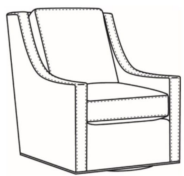

Heath / 1725-05MR  
Manual Recliner (30.5W)  
Outside: 30.5W x 41D x 40H  
Inside: 22W x 20D

Heath / 1725-05PR  
Power Recliner (30.5W)  
Outside: 30.5W x 41D x 40H  
Inside: 22W x 20D

Heath / 1725-LP  
Chair (30W)  
Outside: 30W x 39D x 40H  
Inside: 22W x 21.5D

Heath / 1725-SG  
Swivel Glider (30W)  
Outside: 30W x 39D x 40H  
Inside: 22W x 21.5D

Heath / 1725-SGLP  
Swivel Glider (30W)  
Outside: 30W x 39D x 40H  
Inside: 22W x 21.5D

Heath / 1725-SW  
Swivel Chair (30W)  
Outside: 30W x 39D x 40H  
Inside: 22W x 21.5D

Heath / 1725-SWLP  
Swivel Chair (30W)  
Outside: 30W x 39D x 40H  
Inside: 22W x 21.5D

Heath / L1725  
Leather Chair (30W)  
Outside: 30W x 39D x 40H  
Inside: 22W x 21.5D

Heath / L1725-05MR  
Leather Manual Recliner (30.5W)  
Outside: 30.5W x 41D x 40H  
Inside: 22W x 20D

Heath / L1725-05PR  
Leather Power Recliner (30.5W)  
Outside: 30.5W x 41D x 40H  
Inside: 22W x 20D

Heath / L1725-LP  
Leather Chair (30W)  
Outside: 30W x 39D x 40H  
Inside: 22W x 21.5D

Heath / L1725-SG  
Leather Swivel Glider (30W)  
Outside: 30W x 39D x 40H  
Inside: 22W x 21.5D