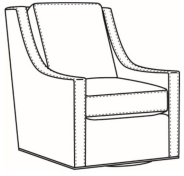

**Standard Features:**

- Loose Pillow Box Border Back
- Saddle-Stitched
- May be shown with optional features

	<b>HEATH</b>
Standard Seat Cushion:	Hallmark Seat
Standard Back Pillow:	Fiber Back

Also available:

Heath / L1727  
Leather Ottoman (27W X 22D)  
Outside: 27W x 22D x 17H  
Inside: 0W x 0D

Heath / 1727  
Ottoman (27W X 22D)  
Outside: 27W x 22D x 17H  
Inside: 0W x 0D

Heath / 1725  
Chair (30W)  
Outside: 30W x 39D x 40H  
Inside: 22W x 21.5D

Heath / 1725-05MR  
Manual Recliner (30.5W)  
Outside: 30.5W x 41D x 40H  
Inside: 22W x 20D

Heath / 1725-05PR  
Power Recliner (30.5W)  
Outside: 30.5W x 41D x 40H  
Inside: 22W x 20D

Heath / 1725-LP  
Chair (30W)  
Outside: 30W x 39D x 40H  
Inside: 22W x 21.5D

Heath / 1725-SG  
Swivel Glider (30W)  
Outside: 30W x 39D x 40H  
Inside: 22W x 21.5D

Heath / 1725-SGLP  
Swivel Glider (30W)  
Outside: 30W x 39D x 40H  
Inside: 22W x 21.5D

Heath / 1725-SW  
Swivel Chair (30W)  
Outside: 30W x 39D x 40H  
Inside: 22W x 21.5D