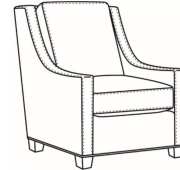

**Heath / L1725-SGLP**

DESCRIPTION:	Swivel Glider (30W)
OUTSIDE:	30"W x 39"D x 40"H
INSIDE:	22"W x 21.5"D
SEAT:	20"H
ARM:	25"H
BACK RAIL:	36"H
COM:	Plain: 116 sq ft
WEIGHT:	75 lbs

**L** = available in leather

**Standard Features:**

- Loose Pillow Box Border Back
- Saddle-Stitched
- May be shown with optional features

	<b>HEATH</b>
Standard Seat Cushion:	Hallmark Seat
Standard Back Pillow:	Fiber Back

Also available:

Heath / L1727  
Leather Ottoman (27W X 22D)  
Outside: 27W x 22D x 17H  
Inside: 0W x 0D

Heath / 1727  
Ottoman (27W X 22D)  
Outside: 27W x 22D x 17H  
Inside: 0W x 0D

Heath / 1725  
Chair (30W)  
Outside: 30W x 39D x 40H  
Inside: 22W x 21.5D

Heath / 1725-05MR  
Manual Recliner (30.5W)  
Outside: 30.5W x 41D x 40H  
Inside: 22W x 20D

Heath / 1725-05PR  
Power Recliner (30.5W)  
Outside: 30.5W x 41D x 40H  
Inside: 22W x 20D

Heath / 1725-LP  
Chair (30W)  
Outside: 30W x 39D x 40H  
Inside: 22W x 21.5D