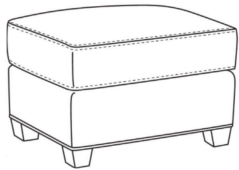

**Heath / L1725-SGLP**

DESCRIPTION:	Swivel Glider (30W)
OUTSIDE:	30"W x 39"D x 40"H
INSIDE:	22"W x 21.5"D
SEAT:	20"H
ARM:	25"H
BACK RAIL:	36"H
COM:	Plain: 116 sq ft
WEIGHT:	75 lbs

**L** = available in leather

**Standard Features:**

- Loose Pillow Box Border Back
- Saddle-Stitched
- May be shown with optional features

	<b>HEATH</b>
Standard Seat Cushion:	Hallmark Seat
Standard Back Pillow:	Fiber Back

Also available:

Heath / L1727  
Leather Ottoman (27W X 22D)  
Outside: 27W x 22D x 17H  
Inside: 0W x 0D

Heath / 1727  
Ottoman (27W X 22D)  
Outside: 27W x 22D x 17H  
Inside: 0W x 0D

Heath / 1725  
Chair (30W)  
Outside: 30W x 39D x 40H  
Inside: 22W x 21.5D

Heath / 1725-05MR  
Manual Recliner (30.5W)  
Outside: 30.5W x 41D x 40H  
Inside: 22W x 20D

Heath / 1725-05PR  
Power Recliner (30.5W)  
Outside: 30.5W x 41D x 40H  
Inside: 22W x 20D

Heath / 1725-LP  
Chair (30W)  
Outside: 30W x 39D x 40H  
Inside: 22W x 21.5D