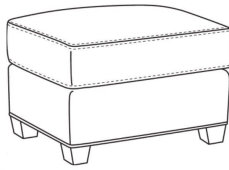

**Heath / L1725-SGLP**

DESCRIPTION:	Swivel Glider (30W)
OUTSIDE:	30"W x 39"D x 40"H
INSIDE:	22"W x 21.5"D
SEAT:	20"H
ARM:	25"H
BACK RAIL:	36"H
COM:	Plain: 116 sq ft
WEIGHT:	75 lbs

**L** = available in leather

**Standard Features:**

- Loose Pillow Box Border Back
- Saddle-Stitched
- May be shown with optional features

	<b>HEATH</b>
Standard Seat Cushion:	Hallmark Seat
Standard Back Pillow:	Fiber Back

Also available:

Heath / L1727  
Leather Ottoman (27W X 22D)  
Outside: 27W x 22D x 17H  
Inside: 0W x 0D

Heath / 1727  
Ottoman (27W X 22D)  
Outside: 27W x 22D x 17H  
Inside: 0W x 0D

Heath / 1725  
Chair (30W)  
Outside: 30W x 39D x 40H  
Inside: 22W x 21.5D

Heath / 1725-05MR  
Manual Recliner (30.5W)  
Outside: 30.5W x 41D x 40H  
Inside: 22W x 20D

Heath / 1725-05PR  
Power Recliner (30.5W)  
Outside: 30.5W x 41D x 40H  
Inside: 22W x 20D

Heath / 1725-LP  
Chair (30W)  
Outside: 30W x 39D x 40H  
Inside: 22W x 21.5D