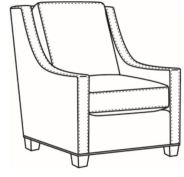

Heath / L1725-SW

DESCRIPTION:	Swivel Chair (30W)
OUTSIDE:	30"W x 39"D x 40"H
INSIDE:	22"W x 21.5"D
SEAT:	20"H
ARM:	25"H
BACK RAIL:	36"H
COM:	Plain: 111 sq ft
WEIGHT:	75 lbs

L = available in leather

Standard Features:

Heath / 1727
Ottoman (27W X 22D)
Outside: 27W x 22D x 17H
Inside: 0W x 0D

Heath / 1725
Chair (30W)
Outside: 30W x 39D x 40H
Inside: 22W x 21.5D

Heath / 1725-05MR
Manual Recliner (30.5W)
Outside: 30.5W x 41D x 40H
Inside: 22W x 20D

Heath / 1725-05PR
Power Recliner (30.5W)
Outside: 30.5W x 41D x 40H
Inside: 22W x 20D

Heath / 1725-LP
Chair (30W)
Outside: 30W x 39D x 40H
Inside: 22W x 21.5D

Heath / 1725-SG
 Swivel Glider (30W)
 Outside: 30W x 39D x 40H
 Inside: 22W x 21.5D

Heath / 1725-SGLP
 Swivel Glider (30W)
 Outside: 30W x 39D x 40H
 Inside: 22W x 21.5D

Heath / 1725-SW
 Swivel Chair (30W)
 Outside: 30W x 39D x 40H
 Inside: 22W x 21.5D

Heath / 1725-SWLP
 Swivel Chair (30W)
 Outside: 30W x 39D x 40H
 Inside: 22W x 21.5D