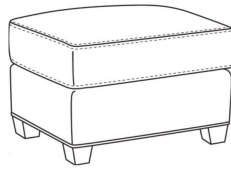

Heath / L1725-SW

DESCRIPTION:	Swivel Chair (30W)
OUTSIDE:	30"W x 39"D x 40"H
INSIDE:	22"W x 21.5"D
SEAT:	20"H
ARM:	25"H
BACK RAIL:	36"H
COM:	Plain: 111 sq ft
WEIGHT:	75 lbs

L = available in leather

Standard Features:

- Semi-Attached Box Border Back
- Saddle-Stitched
- May be shown with optional features

HEATH

- Standard Seat Cushion: Hallmark Seat
- Standard Back Pillow: Fiber Back

Also available:

Heath / L1727
Leather Ottoman (27W X 22D)
Outside: 27W x 22D x 17H
Inside: 0W x 0D

Heath / 1727
Ottoman (27W X 22D)
Outside: 27W x 22D x 17H
Inside: 0W x 0D

Heath / 1725
Chair (30W)
Outside: 30W x 39D x 40H
Inside: 22W x 21.5D

Heath / 1725-05MR
Manual Recliner (30.5W)
Outside: 30.5W x 41D x 40H
Inside: 22W x 20D

Heath / 1725-05PR
Power Recliner (30.5W)
Outside: 30.5W x 41D x 40H
Inside: 22W x 20D

Heath / 1725-LP
Chair (30W)
Outside: 30W x 39D x 40H
Inside: 22W x 21.5D

Heath / 1725-SG
 Swivel Glider (30W)
 Outside: 30W x 39D x 40H
 Inside: 22W x 21.5D