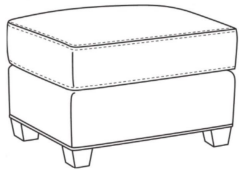

Heath / L1725-SW

DESCRIPTION:	Swivel Chair (30W)
OUTSIDE:	30"W x 39"D x 40"H
INSIDE:	22"W x 21.5"D
SEAT:	20"H
ARM:	25"H
BACK RAIL:	36"H
COM:	Plain: 111 sq ft
WEIGHT:	75 lbs

L = available in leather

Standard Features:

- Semi-Attached Box Border Back
- Saddle-Stitched
- May be shown with optional features

HEATH

- Standard Seat Cushion: Hallmark Seat
- Standard Back Pillow: Fiber Back

Also available:

Heath / L1727
Leather Ottoman (27W X 22D)
Outside: 27W x 22D x 17H
Inside: 0W x 0D

Heath / 1727
Ottoman (27W X 22D)
Outside: 27W x 22D x 17H
Inside: 0W x 0D

Heath / 1725
Chair (30W)
Outside: 30W x 39D x 40H
Inside: 22W x 21.5D

Heath / 1725-05MR
Manual Recliner (30.5W)
Outside: 30.5W x 41D x 40H
Inside: 22W x 20D

Heath / L1725-SWLP
 Leather Swivel Chair (30W)
 Outside: 30W x 39D x 40H
 Inside: 22W x 21.5D