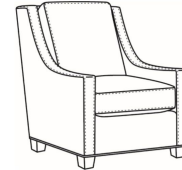

Heath / L1725-SW

DESCRIPTION:	Swivel Chair (30W)
OUTSIDE:	30"W x 39"D x 40"H
INSIDE:	22"W x 21.5"D
SEAT:	20"H
ARM:	25"H
BACK RAIL:	36"H
COM:	Plain: 111 sq ft
WEIGHT:	75 lbs

L = available in leather

Standard Features:

- Semi-Attached Box Border Back
- Saddle-Stitched
- May be shown with optional features

HEATH

- Standard Seat Cushion: Hallmark Seat
- Standard Back Pillow: Fiber Back

Also available:

Heath / L1727
Leather Ottoman (27W X 22D)
Outside: 27W x 22D x 17H
Inside: 0W x 0D

Heath / 1727
Ottoman (27W X 22D)
Outside: 27W x 22D x 17H
Inside: 0W x 0D

Heath / 1725
Chair (30W)
Outside: 30W x 39D x 40H
Inside: 22W x 21.5D

Heath / 1725-05MR
Manual Recliner (30.5W)
Outside: 30.5W x 41D x 40H
Inside: 22W x 20D

Heath / 1725-05PR
Power Recliner (30.5W)
Outside: 30.5W x 41D x 40H
Inside: 22W x 20D

Heath / 1725-LP
Chair (30W)
Outside: 30W x 39D x 40H
Inside: 22W x 21.5D

Heath / 1725-SG
 Swivel Glider (30W)
 Outside: 30W x 39D x 40H
 Inside: 22W x 21.5D