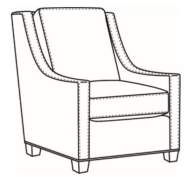

Heath / 1727
Ottoman (27W X 22D)
Outside: 27W x 22D x 17H
Inside: 0W x 0D

Heath / 1725
Chair (30W)
Outside: 30W x 39D x 40H
Inside: 22W x 21.5D

Heath / 1725-05MR
Manual Recliner (30.5W)
Outside: 30.5W x 41D x 40H
Inside: 22W x 20D

Heath / 1725-05PR
Power Recliner (30.5W)
Outside: 30.5W x 41D x 40H
Inside: 22W x 20D

Heath / 1725-LP
Chair (30W)
Outside: 30W x 39D x 40H
Inside: 22W x 21.5D

Heath / 1725-SG
 Swivel Glider (30W)
 Outside: 30W x 39D x 40H
 Inside: 22W x 21.5D

Heath / 1725-SGLP
 Swivel Glider (30W)
 Outside: 30W x 39D x 40H
 Inside: 22W x 21.5D

Heath / 1725-SW
 Swivel Chair (30W)
 Outside: 30W x 39D x 40H
 Inside: 22W x 21.5D

Heath / 1725-SWLP
 Swivel Chair (30W)
 Outside: 30W x 39D x 40H
 Inside: 22W x 21.5D

Heath / L1725
 Leather Chair (30W)
 Outside: 30W x 39D x 40H
 Inside: 22W x 21.5D

Heath / L1725-05MR
 Leather Manual Recliner (30.5W)
 Outside: 30.5W x 41D x 40H
 Inside: 22W x 20D

Heath / L1725-05PR
 Leather Power Recliner (30.5W)
 Outside: 30.5W x 41D x 40H
 Inside: 22W x 20D