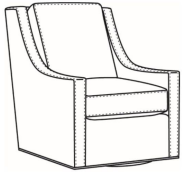

Heath / L1725-SW

DESCRIPTION:	Swivel Chair (30W)
OUTSIDE:	30"W x 39"D x 40"H
INSIDE:	22"W x 21.5"D
SEAT:	20"H
ARM:	25"H
BACK RAIL:	36"H
COM:	Plain: 111 sq ft
WEIGHT:	75 lbs

L = available in leather

Standard Features:

Heath / 1727
Ottoman (27W X 22D)
Outside: 27W x 22D x 17H
Inside: 0W x 0D

Heath / 1725
Chair (30W)
Outside: 30W x 39D x 40H
Inside: 22W x 21.5D

Heath / 1725-05MR
Manual Recliner (30.5W)
Outside: 30.5W x 41D x 40H
Inside: 22W x 20D

Heath / 1725-05PR
Power Recliner (30.5W)
Outside: 30.5W x 41D x 40H
Inside: 22W x 20D

Heath / 1725-LP
Chair (30W)
Outside: 30W x 39D x 40H
Inside: 22W x 21.5D

Heath / 1725-SG
 Swivel Glider (30W)
 Outside: 30W x 39D x 40H
 Inside: 22W x 21.5D

Heath / 1725-SGLP
 Swivel Glider (30W)
 Outside: 30W x 39D x 40H
 Inside: 22W x 21.5D

Heath / 1725-SW
 Swivel Chair (30W)
 Outside: 30W x 39D x 40H
 Inside: 22W x 21.5D

Heath / 1725-SWLP
 Swivel Chair (30W)
 Outside: 30W x 39D x 40H
 Inside: 22W x 21.5D