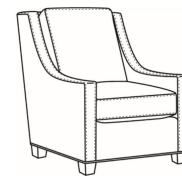

Heath / L1725-SW

DESCRIPTION:	Swivel Chair (30W)
OUTSIDE:	30"W x 39"D x 40"H
INSIDE:	22"W x 21.5"D
SEAT:	20"H
ARM:	25"H
BACK RAIL:	36"H
COM:	Plain: 111 sq ft
WEIGHT:	75 lbs

L = available in leather

Standard Features:

Heath / 1727
Ottoman (27W X 22D)
Outside: 27W x 22D x 17H
Inside: 0W x 0D

Heath / 1725
Chair (30W)
Outside: 30W x 39D x 40H
Inside: 22W x 21.5D

Heath / 1725-05MR
Manual Recliner (30.5W)
Outside: 30.5W x 41D x 40H
Inside: 22W x 20D

Heath / 1725-05PR
Power Recliner (30.5W)
Outside: 30.5W x 41D x 40H
Inside: 22W x 20D

Heath / 1725-LP
Chair (30W)
Outside: 30W x 39D x 40H
Inside: 22W x 21.5D

Heath / 1725-SG
 Swivel Glider (30W)
 Outside: 30W x 39D x 40H
 Inside: 22W x 21.5D

Heath / 1725-SGLP
 Swivel Glider (30W)
 Outside: 30W x 39D x 40H
 Inside: 22W x 21.5D

Heath / 1725-SW
 Swivel Chair (30W)
 Outside: 30W x 39D x 40H
 Inside: 22W x 21.5D

Heath / 1725-SWLP
 Swivel Chair (30W)
 Outside: 30W x 39D x 40H
 Inside: 22W x 21.5D