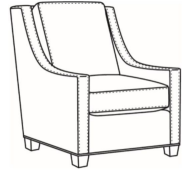

Heath / L1725-05MR

DESCRIPTION:	Manual Recliner (30.5W)
OUTSIDE:	30.5"W x 41"D x 40"H
INSIDE:	22"W x 20"D
SEAT:	20.5"H
ARM:	25.5"H
BACK RAIL:	36.5"H
COM:	Plain: 127 sq ft
WEIGHT:	110 lbs

L = available in leather

Heath / 1725
Chair (30W)
Outside: 30W x 39D x 40H
Inside: 22W x 21.5D

Heath / 1725-05MR
Manual Recliner (30.5W)
Outside: 30.5W x 41D x 40H
Inside: 22W x 20D

Heath / 1725-05PR
Power Recliner (30.5W)
Outside: 30.5W x 41D x 40H
Inside: 22W x 20D

Heath / 1725-LP
Chair (30W)
Outside: 30W x 39D x 40H
Inside: 22W x 21.5D

Heath / 1725-SG
Swivel Glider (30W)
Outside: 30W x 39D x 40H
Inside: 22W x 21.5D

Heath / 1725-SGLP
Swivel Glider (30W)
Outside: 30W x 39D x 40H
Inside: 22W x 21.5D

Heath / 1725-SW
Swivel Chair (30W)
Outside: 30W x 39D x 40H
Inside: 22W x 21.5D

Heath / 1725-SWLP
Swivel Chair (30W)
Outside: 30W x 39D x 40H
Inside: 22W x 21.5D

Heath / L1725
Leather Chair (30W)
Outside: 30W x 39D x 40H
Inside: 22W x 21.5D