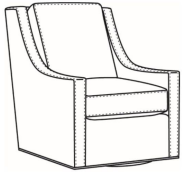

Heath / L1725-05MR

DESCRIPTION:	Manual Recliner (30.5W)
OUTSIDE:	30.5"W x 41"D x 40"H
INSIDE:	22"W x 20"D
SEAT:	20.5"H
ARM:	25.5"H
BACK RAIL:	36.5"H
COM:	Plain: 127 sq ft
WEIGHT:	110 lbs

L = available in leather

Heath / 1725
Chair (30W)
Outside: 30W x 39D x 40H
Inside: 22W x 21.5D

Heath / 1725-05MR
Manual Recliner (30.5W)
Outside: 30.5W x 41D x 40H
Inside: 22W x 20D

Heath / 1725-05PR
Power Recliner (30.5W)
Outside: 30.5W x 41D x 40H
Inside: 22W x 20D

Heath / 1725-LP
Chair (30W)
Outside: 30W x 39D x 40H
Inside: 22W x 21.5D

Heath / 1725-SG
Swivel Glider (30W)
Outside: 30W x 39D x 40H
Inside: 22W x 21.5D

Heath / 1725-SGLP
Swivel Glider (30W)
Outside: 30W x 39D x 40H
Inside: 22W x 21.5D

Heath / 1725-SW
Swivel Chair (30W)
Outside: 30W x 39D x 40H
Inside: 22W x 21.5D

Heath / 1725-SWLP
Swivel Chair (30W)
Outside: 30W x 39D x 40H
Inside: 22W x 21.5D

Heath / L1725
Leather Chair (30W)
Outside: 30W x 39D x 40H
Inside: 22W x 21.5D