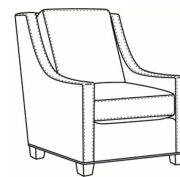

Heath / L1725-05MR

DESCRIPTION:	Manual Recliner (30.5W)
OUTSIDE:	30.5"W x 41"D x 40"H
INSIDE:	22"W x 20"D
SEAT:	20.5"H
ARM:	25.5"H
BACK RAIL:	36.5"H
COM:	Plain: 127 sq ft
WEIGHT:	110 lbs

L = available in leather

Standard Features:

Semi-Attached Box Border Back

Saddle-Stitched

Allow 18" distance from wall for full reclining position. Fully Reclined Depth: 71.5D

May be shown with optional features

HEATH

Standard Seat Cushion:

Hallmark Seat

Standard Back Pillow:

Fiber Back

Also available:

Heath / L1727
Leather Ottoman (27W X 22D)
Outside: 27W x 22D x 17H
Inside: 0W x 0D

Heath / 1727
Ottoman (27W X 22D)
Outside: 27W x 22D x 17H
Inside: 0W x 0D

Heath / 1725
Chair (30W)
Outside: 30W x 39D x 40H
Inside: 22W x 21.5D

Heath / 1725-05MR
Manual Recliner (30.5W)
Outside: 30.5W x 41D x 40H
Inside: 22W x 20D

Heath / 1725-05PR
Power Recliner (30.5W)
Outside: 30.5W x 41D x 40H
Inside: 22W x 20D