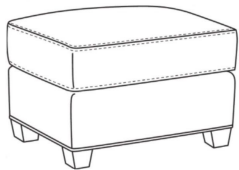

Heath / L1725-05MR

DESCRIPTION:	Manual Recliner (30.5W)
OUTSIDE:	30.5"W x 41"D x 40"H
INSIDE:	22"W x 20"D
SEAT:	20.5"H
ARM:	25.5"H
BACK RAIL:	36.5"H
COM:	Plain: 127 sq ft
WEIGHT:	110 lbs

L = available in leather

Standard Features:

Semi-Attached Box Border Back

Saddle-Stitched

Allow 18" distance from wall for full reclining position. Fully Reclined Depth: 71.5D

May be shown with optional features

HEATH

Standard Seat Cushion:

Hallmark Seat

Standard Back Pillow:

Fiber Back

Also available:

Heath / L1727
Leather Ottoman (27W X 22D)
Outside: 27W x 22D x 17H
Inside: 0W x 0D

Heath / 1727
Ottoman (27W X 22D)
Outside: 27W x 22D x 17H
Inside: 0W x 0D

Heath / 1725
Chair (30W)
Outside: 30W x 39D x 40H
Inside: 22W x 21.5D

Heath / 1725-05MR
Manual Recliner (30.5W)
Outside: 30.5W x 41D x 40H
Inside: 22W x 20D

Heath / 1725-05PR
Power Recliner (30.5W)
Outside: 30.5W x 41D x 40H
Inside: 22W x 20D