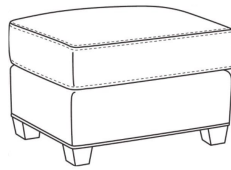

Heath / L1725-05MR

DESCRIPTION:	Manual Recliner (30.5W)
OUTSIDE:	30.5"W x 41"D x 40"H
INSIDE:	22"W x 20"D
SEAT:	20.5"H
ARM:	25.5"H
BACK RAIL:	36.5"H
COM:	Plain: 127 sq ft
WEIGHT:	110 lbs

L = available in leather

Hallmark Seat

Standard Back Pillow:

Fiber Back

Also available:

Heath / L1727
Leather Ottoman (27W X 22D)
Outside: 27W x 22D x 17H
Inside: 0W x 0D

Heath / 1727
Ottoman (27W X 22D)
Outside: 27W x 22D x 17H
Inside: 0W x 0D

Heath / 1725
Chair (30W)
Outside: 30W x 39D x 40H
Inside: 22W x 21.5D

Heath / 1725-05MR
Manual Recliner (30.5W)
Outside: 30.5W x 41D x 40H
Inside: 22W x 20D

Heath / 1725-05PR
Power Recliner (30.5W)
Outside: 30.5W x 41D x 40H
Inside: 22W x 20D

Heath / 1725-LP
Chair (30W)
Outside: 30W x 39D x 40H
Inside: 22W x 21.5D

Heath / 1725-SG
Swivel Glider (30W)
Outside: 30W x 39D x 40H
Inside: 22W x 21.5D

Heath / 1725-SGLP
Swivel Glider (30W)
Outside: 30W x 39D x 40H
Inside: 22W x 21.5D