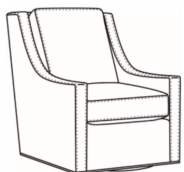

Heath / 1725-LP
Chair (30W)
Outside: 30W x 39D x 40H
Inside: 22W x 21.5D

Heath / 1725-SG
Swivel Glider (30W)
Outside: 30W x 39D x 40H
Inside: 22W x 21.5D

Heath / 1725-SGLP
Swivel Glider (30W)
Outside: 30W x 39D x 40H
Inside: 22W x 21.5D

Heath / 1725-SW
Swivel Chair (30W)
Outside: 30W x 39D x 40H
Inside: 22W x 21.5D

Heath / 1725-SWLP
Swivel Chair (30W)
Outside: 30W x 39D x 40H
Inside: 22W x 21.5D

Heath / L1725
Leather Chair (30W)
Outside: 30W x 39D x 40H
Inside: 22W x 21.5D

Heath / L1725-05PR
Leather Power Recliner (30.5W)
Outside: 30.5W x 41D x 40H
Inside: 22W x 20D

Heath / L1725-LP
Leather Chair (30W)
Outside: 30W x 39D x 40H
Inside: 22W x 21.5D

Heath / L1725-SG
Leather Swivel Glider (30W)
Outside: 30W x 39D x 40H
Inside: 22W x 21.5D

Heath / L1725-SGLP
Leather Swivel Glider (30W)
Outside: 30W x 39D x 40H
Inside: 22W x 21.5D

Heath / L1725-SW
Leather Swivel Chair (30W)
Outside: 30W x 39D x 40H
Inside: 22W x 21.5D

Heath / L1725-SWLP
Leather Swivel Chair (30W)
Outside: 30W x 39D x 40H
Inside: 22W x 21.5D