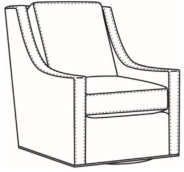

Heath / L1725-05MR

DESCRIPTION:	Manual Recliner (30.5W)
OUTSIDE:	30.5"W x 41"D x 40"H
INSIDE:	22"W x 20"D
SEAT:	20.5"H
ARM:	25.5"H
BACK RAIL:	36.5"H
COM:	Plain: 127 sq ft
WEIGHT:	110 lbs

L = available in leather

Heath / 1725
Chair (30W)
Outside: 30W x 39D x 40H
Inside: 22W x 21.5D

Heath / 1725-05MR
Manual Recliner (30.5W)
Outside: 30.5W x 41D x 40H
Inside: 22W x 20D

Heath / 1725-05PR
Power Recliner (30.5W)
Outside: 30.5W x 41D x 40H
Inside: 22W x 20D

Heath / 1725-LP
Chair (30W)
Outside: 30W x 39D x 40H
Inside: 22W x 21.5D

Heath / 1725-SG
Swivel Glider (30W)
Outside: 30W x 39D x 40H
Inside: 22W x 21.5D

Heath / 1725-SGLP
Swivel Glider (30W)
Outside: 30W x 39D x 40H
Inside: 22W x 21.5D

Heath / 1725-SW
Swivel Chair (30W)
Outside: 30W x 39D x 40H
Inside: 22W x 21.5D

Heath / 1725-SWLP
Swivel Chair (30W)
Outside: 30W x 39D x 40H
Inside: 22W x 21.5D

Heath / L1725
Leather Chair (30W)
Outside: 30W x 39D x 40H
Inside: 22W x 21.5D