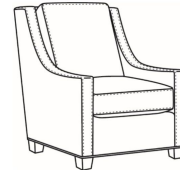

Heath / L1725-05MR

DESCRIPTION:	Manual Recliner (30.5W)
OUTSIDE:	30.5"W x 41"D x 40"H
INSIDE:	22"W x 20"D
SEAT:	20.5"H
ARM:	25.5"H
BACK RAIL:	36.5"H
COM:	Plain: 127 sq ft
WEIGHT:	110 lbs

L = available in leather

Standard Features:

Semi-Attached Box Border Back

Saddle-Stitched

Allow 18" distance from wall for full reclining position. Fully Reclined Depth: 71.5D

May be shown with optional features

HEATH

Standard Seat Cushion:

Hallmark Seat

Standard Back Pillow:

Fiber Back

Also available:

Heath / L1727
Leather Ottoman (27W X 22D)
Outside: 27W x 22D x 17H
Inside: 0W x 0D

Heath / 1727
Ottoman (27W X 22D)
Outside: 27W x 22D x 17H
Inside: 0W x 0D

Heath / 1725
Chair (30W)
Outside: 30W x 39D x 40H
Inside: 22W x 21.5D

Heath / 1725-05MR
Manual Recliner (30.5W)
Outside: 30.5W x 41D x 40H
Inside: 22W x 20D

Heath / 1725-05PR
Power Recliner (30.5W)
Outside: 30.5W x 41D x 40H
Inside: 22W x 20D