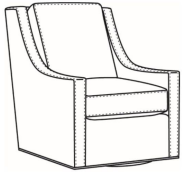

**Heath / L1725-05PR**

DESCRIPTION:	Power Recliner (30.5W)
OUTSIDE:	30.5"W x 41"D x 40"H
INSIDE:	22"W x 20"D
SEAT:	20.5"H
ARM:	25.5"H
BACK RAIL:	36.5"H
COM:	Plain: 127 sq ft
WEIGHT:	115 lbs

**L** = available in leather

Heath / 1725  
Chair (30W)  
Outside: 30W x 39D x 40H  
Inside: 22W x 21.5D

Heath / 1725-05MR  
Manual Recliner (30.5W)  
Outside: 30.5W x 41D x 40H  
Inside: 22W x 20D

Heath / 1725-05PR  
Power Recliner (30.5W)  
Outside: 30.5W x 41D x 40H  
Inside: 22W x 20D

Heath / 1725-LP  
Chair (30W)  
Outside: 30W x 39D x 40H  
Inside: 22W x 21.5D

Heath / 1725-SG  
Swivel Glider (30W)  
Outside: 30W x 39D x 40H  
Inside: 22W x 21.5D

Heath / 1725-SGLP  
Swivel Glider (30W)  
Outside: 30W x 39D x 40H  
Inside: 22W x 21.5D

Heath / 1725-SW  
Swivel Chair (30W)  
Outside: 30W x 39D x 40H  
Inside: 22W x 21.5D

Heath / 1725-SWLP  
Swivel Chair (30W)  
Outside: 30W x 39D x 40H  
Inside: 22W x 21.5D

Heath / L1725  
Leather Chair (30W)  
Outside: 30W x 39D x 40H  
Inside: 22W x 21.5D