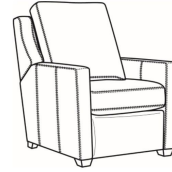

**Heath / L1725-05PR**

DESCRIPTION:	Power Recliner (30.5W)
OUTSIDE:	30.5"W x 41"D x 40"H
INSIDE:	22"W x 20"D
SEAT:	20.5"H
ARM:	25.5"H
BACK RAIL:	36.5"H
COM:	Plain: 127 sq ft
WEIGHT:	115 lbs

**L** = available in leather

Heath / 1725  
Chair (30W)  
Outside: 30W x 39D x 40H  
Inside: 22W x 21.5D

Heath / 1725-05MR  
Manual Recliner (30.5W)  
Outside: 30.5W x 41D x 40H  
Inside: 22W x 20D

Heath / 1725-05PR  
Power Recliner (30.5W)  
Outside: 30.5W x 41D x 40H  
Inside: 22W x 20D

Heath / 1725-LP  
Chair (30W)  
Outside: 30W x 39D x 40H  
Inside: 22W x 21.5D

Heath / 1725-SG  
Swivel Glider (30W)  
Outside: 30W x 39D x 40H  
Inside: 22W x 21.5D

Heath / 1725-SGLP  
Swivel Glider (30W)  
Outside: 30W x 39D x 40H  
Inside: 22W x 21.5D

Heath / 1725-SW  
Swivel Chair (30W)  
Outside: 30W x 39D x 40H  
Inside: 22W x 21.5D

Heath / 1725-SWLP  
Swivel Chair (30W)  
Outside: 30W x 39D x 40H  
Inside: 22W x 21.5D

Heath / L1725  
Leather Chair (30W)  
Outside: 30W x 39D x 40H  
Inside: 22W x 21.5D