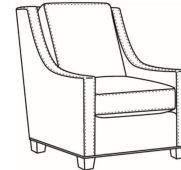

**Heath / L1725-05PR**

DESCRIPTION:	Power Recliner (30.5W)
OUTSIDE:	30.5"W x 41"D x 40"H
INSIDE:	22"W x 20"D
SEAT:	20.5"H
ARM:	25.5"H
BACK RAIL:	36.5"H
COM:	Plain: 127 sq ft
WEIGHT:	115 lbs

**L** = available in leather

**Standard Features:**

Semi-Attached Box Border Back

Saddle-Stitched

Allow 18" distance from wall for full reclining position. Fully Reclined Depth: 71.5D

May be shown with optional features

**HEATH**

Standard Seat Cushion:

Hallmark Seat

Standard Back Pillow:

Fiber Back

Also available:

Heath / L1727  
Leather Ottoman (27W X 22D)  
Outside: 27W x 22D x 17H  
Inside: 0W x 0D

Heath / 1727  
Ottoman (27W X 22D)  
Outside: 27W x 22D x 17H  
Inside: 0W x 0D

Heath / 1725  
Chair (30W)  
Outside: 30W x 39D x 40H  
Inside: 22W x 21.5D

Heath / 1725-05MR  
Manual Recliner (30.5W)  
Outside: 30.5W x 41D x 40H  
Inside: 22W x 20D

Heath / 1725-05PR  
Power Recliner (30.5W)  
Outside: 30.5W x 41D x 40H  
Inside: 22W x 20D