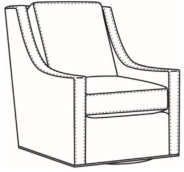

Heath / 1725  
Chair (30W)  
Outside: 30W x 39D x 40H  
Inside: 22W x 21.5D

Heath / 1725-05MR  
Manual Recliner (30.5W)  
Outside: 30.5W x 41D x 40H  
Inside: 22W x 20D

Heath / 1725-05PR  
Power Recliner (30.5W)  
Outside: 30.5W x 41D x 40H  
Inside: 22W x 20D

Heath / 1725-LP  
Chair (30W)  
Outside: 30W x 39D x 40H  
Inside: 22W x 21.5D

Heath / 1725-SG  
Swivel Glider (30W)  
Outside: 30W x 39D x 40H  
Inside: 22W x 21.5D

Heath / 1725-SGLP  
Swivel Glider (30W)  
Outside: 30W x 39D x 40H  
Inside: 22W x 21.5D

Heath / 1725-SW  
Swivel Chair (30W)  
Outside: 30W x 39D x 40H  
Inside: 22W x 21.5D

Heath / 1725-SWLP  
Swivel Chair (30W)  
Outside: 30W x 39D x 40H  
Inside: 22W x 21.5D

Heath / L1725  
Leather Chair (30W)  
Outside: 30W x 39D x 40H  
Inside: 22W x 21.5D

Heath / L1725-05MR  
Leather Manual Recliner (30.5W)  
Outside: 30.5W x 41D x 40H  
Inside: 22W x 20D

Heath / L1725-LP  
Leather Chair (30W)  
Outside: 30W x 39D x 40H  
Inside: 22W x 21.5D

Heath / L1725-SG  
Leather Swivel Glider (30W)  
Outside: 30W x 39D x 40H  
Inside: 22W x 21.5D