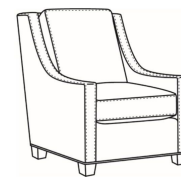

**Heath / L1725-05PR**

DESCRIPTION:	Power Recliner (30.5W)
OUTSIDE:	30.5"W x 41"D x 40"H
INSIDE:	22"W x 20"D
SEAT:	20.5"H
ARM:	25.5"H
BACK RAIL:	36.5"H
COM:	Plain: 127 sq ft
WEIGHT:	115 lbs

**L** = available in leather

**Standard Features:**

Semi-Attached Box Border Back

Saddle-Stitched

Allow 18" distance from wall for full reclining position. Fully Reclined Depth: 71.5D

May be shown with optional features

**HEATH**

Standard Seat Cushion:

Hallmark Seat

Standard Back Pillow:

Fiber Back

Also available:

Heath / L1727  
Leather Ottoman (27W X 22D)  
Outside: 27W x 22D x 17H  
Inside: 0W x 0D

Heath / 1727  
Ottoman (27W X 22D)  
Outside: 27W x 22D x 17H  
Inside: 0W x 0D

Heath / 1725  
Chair (30W)  
Outside: 30W x 39D x 40H  
Inside: 22W x 21.5D

Heath / 1725-05MR  
Manual Recliner (30.5W)  
Outside: 30.5W x 41D x 40H  
Inside: 22W x 20D

Heath / 1725-05PR  
Power Recliner (30.5W)  
Outside: 30.5W x 41D x 40H  
Inside: 22W x 20D