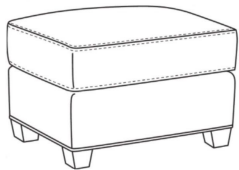

**Heath / L1725-05PR**

DESCRIPTION:	Power Recliner (30.5W)
OUTSIDE:	30.5"W x 41"D x 40"H
INSIDE:	22"W x 20"D
SEAT:	20.5"H
ARM:	25.5"H
BACK RAIL:	36.5"H
COM:	Plain: 127 sq ft
WEIGHT:	115 lbs

**L** = available in leather

**Standard Features:**

Semi-Attached Box Border Back

Saddle-Stitched

Allow 18" distance from wall for full reclining position. Fully Reclined Depth: 71.5D

May be shown with optional features

**HEATH**

Standard Seat Cushion:

Hallmark Seat

Standard Back Pillow:

Fiber Back

Also available:

Heath / L1727  
Leather Ottoman (27W X 22D)  
Outside: 27W x 22D x 17H  
Inside: 0W x 0D

Heath / 1727  
Ottoman (27W X 22D)  
Outside: 27W x 22D x 17H  
Inside: 0W x 0D

Heath / 1725  
Chair (30W)  
Outside: 30W x 39D x 40H  
Inside: 22W x 21.5D

Heath / 1725-05MR  
Manual Recliner (30.5W)  
Outside: 30.5W x 41D x 40H  
Inside: 22W x 20D

Heath / 1725-05PR  
Power Recliner (30.5W)  
Outside: 30.5W x 41D x 40H  
Inside: 22W x 20D