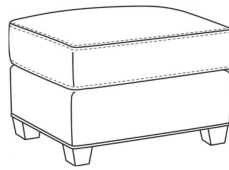

**Heath / L1725-05PR**

DESCRIPTION:	Power Recliner (30.5W)
OUTSIDE:	30.5"W x 41"D x 40"H
INSIDE:	22"W x 20"D
SEAT:	20.5"H
ARM:	25.5"H
BACK RAIL:	36.5"H
COM:	Plain: 127 sq ft
WEIGHT:	115 lbs

**L** = available in leather

Hallmark Seat

Standard Back Pillow:

Fiber Back

Also available:

Heath / L1727  
Leather Ottoman (27W X 22D)  
Outside: 27W x 22D x 17H  
Inside: 0W x 0D

Heath / 1727  
Ottoman (27W X 22D)  
Outside: 27W x 22D x 17H  
Inside: 0W x 0D

Heath / 1725  
Chair (30W)  
Outside: 30W x 39D x 40H  
Inside: 22W x 21.5D

Heath / 1725-05MR  
Manual Recliner (30.5W)  
Outside: 30.5W x 41D x 40H  
Inside: 22W x 20D

Heath / 1725-05PR  
Power Recliner (30.5W)  
Outside: 30.5W x 41D x 40H  
Inside: 22W x 20D

Heath / 1725-LP  
Chair (30W)  
Outside: 30W x 39D x 40H  
Inside: 22W x 21.5D

Heath / 1725-SG  
Swivel Glider (30W)  
Outside: 30W x 39D x 40H  
Inside: 22W x 21.5D

Heath / 1725-SGLP  
Swivel Glider (30W)  
Outside: 30W x 39D x 40H  
Inside: 22W x 21.5D