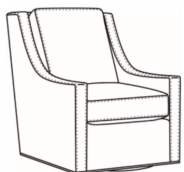

Heath / 1725-LP  
Chair (30W)  
Outside: 30W x 39D x 40H  
Inside: 22W x 21.5D

Heath / 1725-SG  
Swivel Glider (30W)  
Outside: 30W x 39D x 40H  
Inside: 22W x 21.5D

Heath / 1725-SGLP  
Swivel Glider (30W)  
Outside: 30W x 39D x 40H  
Inside: 22W x 21.5D

Heath / 1725-SW  
Swivel Chair (30W)  
Outside: 30W x 39D x 40H  
Inside: 22W x 21.5D

Heath / 1725-SWLP  
Swivel Chair (30W)  
Outside: 30W x 39D x 40H  
Inside: 22W x 21.5D

Heath / L1725  
Leather Chair (30W)  
Outside: 30W x 39D x 40H  
Inside: 22W x 21.5D

Heath / L1725-05MR  
Leather Manual Recliner (30.5W)  
Outside: 30.5W x 41D x 40H  
Inside: 22W x 20D

Heath / L1725-LP  
Leather Chair (30W)  
Outside: 30W x 39D x 40H  
Inside: 22W x 21.5D

Heath / L1725-SG  
Leather Swivel Glider (30W)  
Outside: 30W x 39D x 40H  
Inside: 22W x 21.5D

Heath / L1725-SGLP  
Leather Swivel Glider (30W)  
Outside: 30W x 39D x 40H  
Inside: 22W x 21.5D

Heath / L1725-SW  
Leather Swivel Chair (30W)  
Outside: 30W x 39D x 40H  
Inside: 22W x 21.5D

Heath / L1725-SWLP  
Leather Swivel Chair (30W)  
Outside: 30W x 39D x 40H  
Inside: 22W x 21.5D