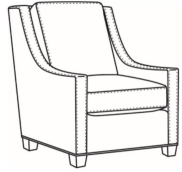

**Heath / L1725-05PR**

DESCRIPTION:	Power Recliner (30.5W)
OUTSIDE:	30.5"W x 41"D x 40"H
INSIDE:	22"W x 20"D
SEAT:	20.5"H
ARM:	25.5"H
BACK RAIL:	36.5"H
COM:	Plain: 127 sq ft
WEIGHT:	115 lbs

**L** = available in leather

Heath / 1725  
Chair (30W)  
Outside: 30W x 39D x 40H  
Inside: 22W x 21.5D

Heath / 1725-05MR  
Manual Recliner (30.5W)  
Outside: 30.5W x 41D x 40H  
Inside: 22W x 20D

Heath / 1725-05PR  
Power Recliner (30.5W)  
Outside: 30.5W x 41D x 40H  
Inside: 22W x 20D

Heath / 1725-LP  
Chair (30W)  
Outside: 30W x 39D x 40H  
Inside: 22W x 21.5D

Heath / 1725-SG  
Swivel Glider (30W)  
Outside: 30W x 39D x 40H  
Inside: 22W x 21.5D

Heath / 1725-SGLP  
Swivel Glider (30W)  
Outside: 30W x 39D x 40H  
Inside: 22W x 21.5D

Heath / 1725-SW  
Swivel Chair (30W)  
Outside: 30W x 39D x 40H  
Inside: 22W x 21.5D

Heath / 1725-SWLP  
Swivel Chair (30W)  
Outside: 30W x 39D x 40H  
Inside: 22W x 21.5D

Heath / L1725  
Leather Chair (30W)  
Outside: 30W x 39D x 40H  
Inside: 22W x 21.5D