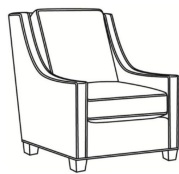

Harper / L1726-SG

DESCRIPTION:	Swivel Glider (30W)
OUTSIDE:	30"W x 39"D x 40"H
INSIDE:	22"W x 21.5"D
SEAT:	20"H
ARM:	25"H
BACK RAIL:	36"H
COM:	Plain: 128 sq ft
WEIGHT:	75 lbs

L = available in leather

Standard Features:

Harper / 1728
Ottoman (27W X 22D)
Outside: 27W x 22D x 17H
Inside: 0W x 0D

Harper / 1726
Chair (30W)
Outside: 30W x 39D x 40H
Inside: 22W x 21.5D

Harper / 1726-05MR
Manual Recliner (30.5W)
Outside: 30.5W x 41D x 40H
Inside: 22W x 20D

Harper / 1726-05PR
Power Recliner (30.5W)
Outside: 30.5W x 41D x 40H
Inside: 22W x 20D

Harper / 1726-LP
Chair (30W)
Outside: 30W x 39D x 40H
Inside: 22W x 21.5D

Harper / 1726-SG
Swivel Glider (30W)
Outside: 30W x 39D x 40H
Inside: 22W x 21.5D

Harper / 1726-SGLP
Swivel Glider (30W)
Outside: 30W x 39D x 40H
Inside: 22W x 21.5D

Harper / 1726-SW
Swivel Chair (30W)
Outside: 30W x 39D x 40H
Inside: 22W x 21.5D

Harper / 1726-SWLP
Swivel Chair (30W)
Outside: 30W x 39D x 40H
Inside: 22W x 21.5D