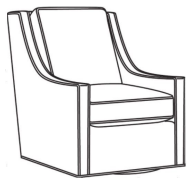

Harper / L1726-SG

DESCRIPTION:	Swivel Glider (30W)
OUTSIDE:	30"W x 39"D x 40"H
INSIDE:	22"W x 21.5"D
SEAT:	20"H
ARM:	25"H
BACK RAIL:	36"H
COM:	Plain: 128 sq ft
WEIGHT:	75 lbs

L = available in leather

Standard Features:

- Semi-Attached Box Border Back
- May be shown with optional features

HARPER

- Standard Seat Cushion: Hallmark Seat
- Standard Back Pillow: Fiber Back

Also available:

Harper / L1728
Leather Ottoman (27W X 22D)
Outside: 27W x 22D x 17H
Inside: 0W x 0D

Harper / 1728
Ottoman (27W X 22D)
Outside: 27W x 22D x 17H
Inside: 0W x 0D

Harper / 1726
Chair (30W)
Outside: 30W x 39D x 40H
Inside: 22W x 21.5D

Harper / 1726-05MR
Manual Recliner (30.5W)
Outside: 30.5W x 41D x 40H
Inside: 22W x 20D

Harper / 1726-05PR
Power Recliner (30.5W)
Outside: 30.5W x 41D x 40H
Inside: 22W x 20D

Harper / 1726-LP
Chair (30W)
Outside: 30W x 39D x 40H
Inside: 22W x 21.5D

Harper / 1726-SG
Swivel Glider (30W)
Outside: 30W x 39D x 40H
Inside: 22W x 21.5D