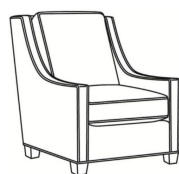

Harper / 1728
Ottoman (27W X 22D)
Outside: 27W x 22D x 17H
Inside: 0W x 0D

Harper / 1726
Chair (30W)
Outside: 30W x 39D x 40H
Inside: 22W x 21.5D

Harper / 1726-05MR
Manual Recliner (30.5W)
Outside: 30.5W x 41D x 40H
Inside: 22W x 20D

Harper / 1726-05PR
Power Recliner (30.5W)
Outside: 30.5W x 41D x 40H
Inside: 22W x 20D

Harper / 1726-LP
Chair (30W)
Outside: 30W x 39D x 40H
Inside: 22W x 21.5D

Harper / 1726-SG
Swivel Glider (30W)
Outside: 30W x 39D x 40H
Inside: 22W x 21.5D

Harper / 1726-SGLP
Swivel Glider (30W)
Outside: 30W x 39D x 40H
Inside: 22W x 21.5D

Harper / 1726-SW
Swivel Chair (30W)
Outside: 30W x 39D x 40H
Inside: 22W x 21.5D

Harper / 1726-SWLP
Swivel Chair (30W)
Outside: 30W x 39D x 40H
Inside: 22W x 21.5D

Harper / L1726
Leather Chair (30W)
Outside: 30W x 39D x 40H
Inside: 22W x 21.5D

Harper / L1726-05MR
Leather Manual Recliner (30.5W)
Outside: 30.5W x 41D x 40H
Inside: 22W x 20D

Harper / L1726-05PR
Leather Power Recliner (30.5W)
Outside: 30.5W x 41D x 40H
Inside: 22W x 20D