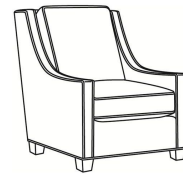

Harper / L1726-SG

DESCRIPTION:	Swivel Glider (30W)
OUTSIDE:	30"W x 39"D x 40"H
INSIDE:	22"W x 21.5"D
SEAT:	20"H
ARM:	25"H
BACK RAIL:	36"H
COM:	Plain: 128 sq ft
WEIGHT:	75 lbs

L = available in leather

Standard Features:

- Semi-Attached Box Border Back
- May be shown with optional features

HARPER

- Standard Seat Cushion: Hallmark Seat
- Standard Back Pillow: Fiber Back

Also available:

Harper / L1728
Leather Ottoman (27W X 22D)
Outside: 27W x 22D x 17H
Inside: 0W x 0D

Harper / 1728
Ottoman (27W X 22D)
Outside: 27W x 22D x 17H
Inside: 0W x 0D

Harper / 1726
Chair (30W)
Outside: 30W x 39D x 40H
Inside: 22W x 21.5D

Harper / 1726-05MR
Manual Recliner (30.5W)
Outside: 30.5W x 41D x 40H
Inside: 22W x 20D

Harper / 1726-05PR
Power Recliner (30.5W)
Outside: 30.5W x 41D x 40H
Inside: 22W x 20D

Harper / 1726-LP
Chair (30W)
Outside: 30W x 39D x 40H
Inside: 22W x 21.5D

Harper / 1726-SG
Swivel Glider (30W)
Outside: 30W x 39D x 40H
Inside: 22W x 21.5D