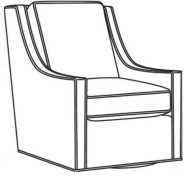

Harper / L1726-SWLP

DESCRIPTION:	Swivel Chair (30W)
OUTSIDE:	30"W x 39"D x 40"H
INSIDE:	22"W x 21.5"D
SEAT:	20"H
ARM:	25"H
BACK RAIL:	36"H
COM:	Plain: 132 sq ft
WEIGHT:	75 lbs

L = available in leather

Standard Features:

- Loose Pillow Box Border Back
- May be shown with optional features

HARPER

- Standard Seat Cushion: Hallmark Seat
- Standard Back Pillow: Fiber Back

Also available:

Harper / L1728
Leather Ottoman (27W X 22D)
Outside: 27W x 22D x 17H
Inside: 0W x 0D

Harper / 1728
Ottoman (27W X 22D)
Outside: 27W x 22D x 17H
Inside: 0W x 0D

Harper / 1726
Chair (30W)
Outside: 30W x 39D x 40H
Inside: 22W x 21.5D

Harper / 1726-05MR
Manual Recliner (30.5W)
Outside: 30.5W x 41D x 40H
Inside: 22W x 20D

Harper / 1726-05PR
Power Recliner (30.5W)
Outside: 30.5W x 41D x 40H
Inside: 22W x 20D

Harper / 1726-LP
Chair (30W)
Outside: 30W x 39D x 40H
Inside: 22W x 21.5D

Harper / 1726-SG
Swivel Glider (30W)
Outside: 30W x 39D x 40H
Inside: 22W x 21.5D