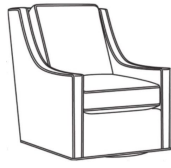

- Loose Pillow Box Border Back
- May be shown with optional features

HARPER

- Standard Seat Cushion: Hallmark Seat
- Standard Back Pillow: Fiber Back

Also available:

Harper / L1728
Leather Ottoman (27W X 22D)
Outside: 27W x 22D x 17H
Inside: 0W x 0D

Harper / 1728
Ottoman (27W X 22D)
Outside: 27W x 22D x 17H
Inside: 0W x 0D

Harper / 1726
Chair (30W)
Outside: 30W x 39D x 40H
Inside: 22W x 21.5D

Harper / 1726-05MR
Manual Recliner (30.5W)
Outside: 30.5W x 41D x 40H
Inside: 22W x 20D

Harper / 1726-05PR
Power Recliner (30.5W)
Outside: 30.5W x 41D x 40H
Inside: 22W x 20D

Harper / 1726-LP
Chair (30W)
Outside: 30W x 39D x 40H
Inside: 22W x 21.5D

Harper / 1726-SG
Swivel Glider (30W)
Outside: 30W x 39D x 40H
Inside: 22W x 21.5D

Harper / 1726-SGLP
Swivel Glider (30W)
Outside: 30W x 39D x 40H
Inside: 22W x 21.5D

Harper / 1726-SW
Swivel Chair (30W)
Outside: 30W x 39D x 40H
Inside: 22W x 21.5D

Harper / 1726-SWLP
Swivel Chair (30W)
Outside: 30W x 39D x 40H
Inside: 22W x 21.5D