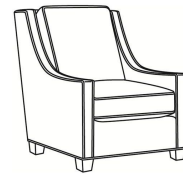

Harper / L1726-SWLP

DESCRIPTION:	Swivel Chair (30W)
OUTSIDE:	30"W x 39"D x 40"H
INSIDE:	22"W x 21.5"D
SEAT:	20"H
ARM:	25"H
BACK RAIL:	36"H
COM:	Plain: 132 sq ft
WEIGHT:	75 lbs

L = available in leather

Standard Features:

- Loose Pillow Box Border Back
- May be shown with optional features

HARPER

- Standard Seat Cushion: Hallmark Seat
- Standard Back Pillow: Fiber Back

Also available:

Harper / L1728
Leather Ottoman (27W X 22D)
Outside: 27W x 22D x 17H
Inside: 0W x 0D

Harper / 1728
Ottoman (27W X 22D)
Outside: 27W x 22D x 17H
Inside: 0W x 0D

Harper / 1726
Chair (30W)
Outside: 30W x 39D x 40H
Inside: 22W x 21.5D

Harper / 1726-05MR
Manual Recliner (30.5W)
Outside: 30.5W x 41D x 40H
Inside: 22W x 20D

Harper / 1726-05PR
Power Recliner (30.5W)
Outside: 30.5W x 41D x 40H
Inside: 22W x 20D

Harper / 1726-LP
Chair (30W)
Outside: 30W x 39D x 40H
Inside: 22W x 21.5D

Harper / 1726-SG
Swivel Glider (30W)
Outside: 30W x 39D x 40H
Inside: 22W x 21.5D