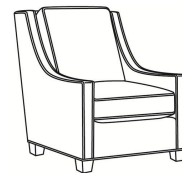

Harper / L1726-05MR

DESCRIPTION:	Manual Recliner (30.5W)
OUTSIDE:	30.5"W x 41"D x 40"H
INSIDE:	22"W x 20"D
SEAT:	20.5"H
ARM:	25.5"H
BACK RAIL:	36.5"H
COM:	Plain: 144 sq ft
WEIGHT:	110 lbs

L = available in leather

Standard Features:

Semi-Attached Box Border Back

Allow 18" distance from wall for full reclining position. Fully Reclined Depth: 71.5D

May be shown with optional features

HARPER

Standard Seat Cushion: Hallmark Seat
 Standard Back Pillow: Fiber Back

Also available:

Harper / L1728
 Leather Ottoman (27W X 22D)
 Outside: 27W x 22D x 17H
 Inside: 0W x 0D

Harper / 1728
 Ottoman (27W X 22D)
 Outside: 27W x 22D x 17H
 Inside: 0W x 0D

Harper / 1726
 Chair (30W)
 Outside: 30W x 39D x 40H
 Inside: 22W x 21.5D

Harper / 1726-05MR
 Manual Recliner (30.5W)
 Outside: 30.5W x 41D x 40H
 Inside: 22W x 20D

Harper / 1726-05PR
 Power Recliner (30.5W)
 Outside: 30.5W x 41D x 40H
 Inside: 22W x 20D

Harper / 1726-LP
 Chair (30W)
 Outside: 30W x 39D x 40H
 Inside: 22W x 21.5D