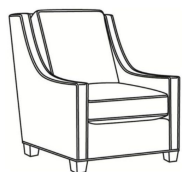

Harper / L1726-05MR

DESCRIPTION:	Manual Recliner (30.5W)
OUTSIDE:	30.5"W x 41"D x 40"H
INSIDE:	22"W x 20"D
SEAT:	20.5"H
ARM:	25.5"H
BACK RAIL:	36.5"H
COM:	Plain: 144 sq ft
WEIGHT:	110 lbs

L = available in leather

Harper / 1726-05MR
 Manual Recliner (30.5W)
 Outside: 30.5W x 41D x 40H
 Inside: 22W x 20D

Harper / 1726-05PR
 Power Recliner (30.5W)
 Outside: 30.5W x 41D x 40H
 Inside: 22W x 20D

Harper / 1726-LP
 Chair (30W)
 Outside: 30W x 39D x 40H
 Inside: 22W x 21.5D

Harper / 1726-SG
Swivel Glider (30W)
Outside: 30W x 39D x 40H
Inside: 22W x 21.5D

Harper / 1726-SGLP
Swivel Glider (30W)
Outside: 30W x 39D x 40H
Inside: 22W x 21.5D

Harper / 1726-SW
Swivel Chair (30W)
Outside: 30W x 39D x 40H
Inside: 22W x 21.5D

Harper / 1726-SWLP
Swivel Chair (30W)
Outside: 30W x 39D x 40H
Inside: 22W x 21.5D

Harper / L1726
Leather Chair (30W)
Outside: 30W x 39D x 40H
Inside: 22W x 21.5D

Harper / L1726-05PR
Leather Power Recliner (30.5W)
Outside: 30.5W x 41D x 40H
Inside: 22W x 20D