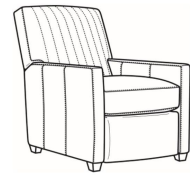

Malcolm / 1775-05CH
 Channel Back Chair (30.5W)
 Outside: 30.5W x 39D x 36.5H
 Inside: 22W x 22D

Malcolm / 1775-05CHMR
 Manual Recliner Chnl Bk (30W)
 Outside: 30W x 41.5D x 38.5H
 Inside: 22.5W x 22D

Malcolm / 1775-05CHPR
 Power Recliner Chnl Bk (30W)
 Outside: 30W x 41.5D x 38.5H
 Inside: 22.5W x 22D

Malcolm / 1775-05MR
 Manual Recliner (30W)
 Outside: 30W x 41.5D x 38.5H
 Inside: 22.5W x 22D

Malcolm / 1775-05PR
 Power Recliner (30W)
 Outside: 30W x 41.5D x 38.5H
 Inside: 22.5W x 22D

Malcolm / 1775-05SW
 Swivel Chair (30.5W)
 Outside: 30.5W x 39D x 36.5H
 Inside: 22W x 22D

Malcolm / 1775-05SWCH
 Channel Back SW Chair (30.5W)
 Outside: 30.5W x 39D x 36.5H
 Inside: 22W x 22D

Malcolm / 1775-05SC
 Slipcovered Chair (30.5W)
 Outside: 30.5W x 39D x 36.5H
 Inside: 22W x 22D

Malcolm / 1775-05SWSC
 Slipcovered Swivel Chair (30.5W)
 Outside: 30.5W x 39D x 36.5H
 Inside: 22W x 22D

Malcolm / L1775-05CH
 Leather Channel Back Chair (30.5W)
 Outside: 30.5W x 39D x 36.5H
 Inside: 22W x 22D

Malcolm / L1775-05CHMR
 Leather Manual Recliner Chnl Bk (30W)
 Outside: 30W x 41.5D x 38.5H
 Inside: 22.5W x 22D