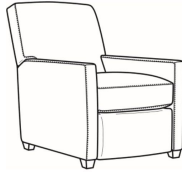

Malcolm / L1775-05

DESCRIPTION:	Chair (30.5W)
OUTSIDE:	30.5"W x 39"D x 36.5"H
INSIDE:	22"W x 22"D
SEAT:	19"H
ARM:	24"H
COM:	Plain: 90 sq ft
WEIGHT:	55 lbs

L = available in leather
SC = available slipcovered

Malcolm / 1775-07
 Ottoman (27W X 22D)
 Outside: 27W x 22D x 17H
 Inside: 0W x 0D

Malcolm / 1775-07SC
 Slipcovered Ottoman (27W X 22D)
 Outside: 27W x 22D x 17H
 Inside: 0W x 0D

Malcolm / 1775-05
 Chair (30.5W)
 Outside: 30.5W x 39D x 36.5H
 Inside: 22W x 22D

Malcolm / 1775-05CH
 Channel Back Chair (30.5W)
 Outside: 30.5W x 39D x 36.5H
 Inside: 22W x 22D

Malcolm / 1775-05CHMR
 Manual Recliner Chnl Bk (30W)
 Outside: 30W x 41.5D x 38.5H
 Inside: 22.5W x 22D

Malcolm / 1775-05CHPR
 Power Recliner Chnl Bk (30W)
 Outside: 30W x 41.5D x 38.5H
 Inside: 22.5W x 22D

Malcolm / 1775-05MR
 Manual Recliner (30W)
 Outside: 30W x 41.5D x 38.5H
 Inside: 22.5W x 22D

Malcolm / 1775-05PR
 Power Recliner (30W)
 Outside: 30W x 41.5D x 38.5H
 Inside: 22.5W x 22D

Malcolm / 1775-05SW
 Swivel Chair (30.5W)
 Outside: 30.5W x 39D x 36.5H
 Inside: 22W x 22D