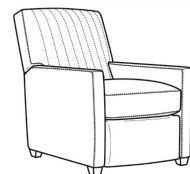

Malcolm / L1775-05

DESCRIPTION:	Chair (30.5W)
OUTSIDE:	30.5"W x 39"D x 36.5"H
INSIDE:	22"W x 22"D
SEAT:	19"H
ARM:	24"H
COM:	Plain: 90 sq ft
WEIGHT:	55 lbs

L = available in leather
SC = available slipcovered

Malcolm / 1775-07
 Ottoman (27W X 22D)
 Outside: 27W x 22D x 17H
 Inside: 0W x 0D

Malcolm / 1775-07SC
 Slipcovered Ottoman (27W X 22D)
 Outside: 27W x 22D x 17H
 Inside: 0W x 0D

Malcolm / 1775-05
 Chair (30.5W)
 Outside: 30.5W x 39D x 36.5H
 Inside: 22W x 22D

Malcolm / 1775-05CH
 Channel Back Chair (30.5W)
 Outside: 30.5W x 39D x 36.5H
 Inside: 22W x 22D

Malcolm / 1775-05CHMR
 Manual Recliner Chnl Bk (30W)
 Outside: 30W x 41.5D x 38.5H
 Inside: 22.5W x 22D

Malcolm / 1775-05CHPR
 Power Recliner Chnl Bk (30W)
 Outside: 30W x 41.5D x 38.5H
 Inside: 22.5W x 22D

Malcolm / 1775-05MR
 Manual Recliner (30W)
 Outside: 30W x 41.5D x 38.5H
 Inside: 22.5W x 22D

Malcolm / 1775-05PR
 Power Recliner (30W)
 Outside: 30W x 41.5D x 38.5H
 Inside: 22.5W x 22D

Malcolm / 1775-05SW
 Swivel Chair (30.5W)
 Outside: 30.5W x 39D x 36.5H
 Inside: 22W x 22D