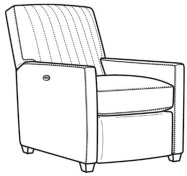

Malcolm / L1775-05CH

DESCRIPTION:	Channel Back Chair (30.5W)
OUTSIDE:	30.5"W x 39"D x 36.5"H
INSIDE:	22"W x 22"D
SEAT:	19"H
ARM:	24"H
COM:	Plain: 90 sq ft
WEIGHT:	55 lbs

L = available in leather
SC = available slipcovered

Malcolm / 1775-07
 Ottoman (27W X 22D)
 Outside: 27W x 22D x 17H
 Inside: 0W x 0D

Malcolm / 1775-07SC
 Slipcovered Ottoman (27W X 22D)
 Outside: 27W x 22D x 17H
 Inside: 0W x 0D

Malcolm / 1775-05
 Chair (30.5W)
 Outside: 30.5W x 39D x 36.5H
 Inside: 22W x 22D

Malcolm / 1775-05CH
 Channel Back Chair (30.5W)
 Outside: 30.5W x 39D x 36.5H
 Inside: 22W x 22D

Malcolm / 1775-05CHMR
 Manual Recliner Chnl Bk (30W)
 Outside: 30W x 41.5D x 38.5H
 Inside: 22.5W x 22D

Malcolm / 1775-05CHPR
 Power Recliner Chnl Bk (30W)
 Outside: 30W x 41.5D x 38.5H
 Inside: 22.5W x 22D

Malcolm / 1775-05MR
 Manual Recliner (30W)
 Outside: 30W x 41.5D x 38.5H
 Inside: 22.5W x 22D

Malcolm / 1775-05PR
 Power Recliner (30W)
 Outside: 30W x 41.5D x 38.5H
 Inside: 22.5W x 22D

Malcolm / 1775-05SW
 Swivel Chair (30.5W)
 Outside: 30.5W x 39D x 36.5H
 Inside: 22W x 22D