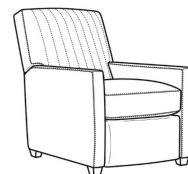

Malcolm / L1775-05CH

DESCRIPTION:	Channel Back Chair (30.5W)
OUTSIDE:	30.5"W x 39"D x 36.5"H
INSIDE:	22"W x 22"D
SEAT:	19"H
ARM:	24"H
COM:	Plain: 90 sq ft
WEIGHT:	55 lbs

L = available in leather
SC = available slipcovered

Malcolm / 1775-07
 Ottoman (27W X 22D)
 Outside: 27W x 22D x 17H
 Inside: 0W x 0D

Malcolm / 1775-07SC
 Slipcovered Ottoman (27W X 22D)
 Outside: 27W x 22D x 17H
 Inside: 0W x 0D

Malcolm / 1775-05
 Chair (30.5W)
 Outside: 30.5W x 39D x 36.5H
 Inside: 22W x 22D

Malcolm / 1775-05CH
 Channel Back Chair (30.5W)
 Outside: 30.5W x 39D x 36.5H
 Inside: 22W x 22D

Malcolm / 1775-05CHMR
 Manual Recliner Chnl Bk (30W)
 Outside: 30W x 41.5D x 38.5H
 Inside: 22.5W x 22D

Malcolm / 1775-05CHPR
 Power Recliner Chnl Bk (30W)
 Outside: 30W x 41.5D x 38.5H
 Inside: 22.5W x 22D

Malcolm / 1775-05MR
 Manual Recliner (30W)
 Outside: 30W x 41.5D x 38.5H
 Inside: 22.5W x 22D

Malcolm / 1775-05PR
 Power Recliner (30W)
 Outside: 30W x 41.5D x 38.5H
 Inside: 22.5W x 22D

Malcolm / 1775-05SW
 Swivel Chair (30.5W)
 Outside: 30.5W x 39D x 36.5H
 Inside: 22W x 22D