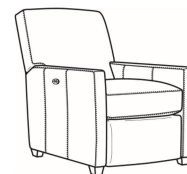

Malcolm / 1775-05CH
 Channel Back Chair (30.5W)
 Outside: 30.5W x 39D x 36.5H
 Inside: 22W x 22D

Malcolm / 1775-05CHMR
 Manual Recliner Chnl Bk (30W)
 Outside: 30W x 41.5D x 38.5H
 Inside: 22.5W x 22D

Malcolm / 1775-05CHPR
 Power Recliner Chnl Bk (30W)
 Outside: 30W x 41.5D x 38.5H
 Inside: 22.5W x 22D

Malcolm / 1775-05SWCH
 Channel Back SW Chair (30.5W)
 Outside: 30.5W x 39D x 36.5H
 Inside: 22W x 22D

Malcolm / 1775-05SC
 Slipcovered Chair (30.5W)
 Outside: 30.5W x 39D x 36.5H
 Inside: 22W x 22D

Malcolm / 1775-05SWSC
 Slipcovered Swivel Chair (30.5W)
 Outside: 30.5W x 39D x 36.5H
 Inside: 22W x 22D

Malcolm / L1775-05
 Leather Chair (30.5W)
 Outside: 30.5W x 39D x 36.5H
 Inside: 22W x 22D

Malcolm / L1775-05CHMR
 Leather Manual Recliner Chnl Bk (30W)
 Outside: 30W x 41.5D x 38.5H
 Inside: 22.5W x 22D

Malcolm / L1775-05CHPR
 Leather Power Recliner Chnl Bk (30W)
 Outside: 30W x 41.5D x 38.5H
 Inside: 22.5W x 22D

Malcolm / L1775-05MR
 Leather Manual Recliner (30W)
 Outside: 30W x 41.5D x 38.5H
 Inside: 22.5W x 22D