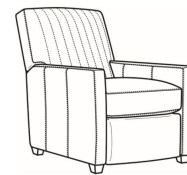

Malcolm / 1775-05CH
 Channel Back Chair (30.5W)
 Outside: 30.5W x 39D x 36.5H
 Inside: 22W x 22D

Malcolm / 1775-05CHMR
 Manual Recliner Chnl Bk (30W)
 Outside: 30W x 41.5D x 38.5H
 Inside: 22.5W x 22D

Malcolm / 1775-05CHPR
 Power Recliner Chnl Bk (30W)
 Outside: 30W x 41.5D x 38.5H
 Inside: 22.5W x 22D

Malcolm / 1775-05MR
 Manual Recliner (30W)
 Outside: 30W x 41.5D x 38.5H
 Inside: 22.5W x 22D

Malcolm / 1775-05PR
 Power Recliner (30W)
 Outside: 30W x 41.5D x 38.5H
 Inside: 22.5W x 22D

Malcolm / 1775-05SW
 Swivel Chair (30.5W)
 Outside: 30.5W x 39D x 36.5H
 Inside: 22W x 22D

Malcolm / 1775-05SWCH
 Channel Back SW Chair (30.5W)
 Outside: 30.5W x 39D x 36.5H
 Inside: 22W x 22D

Malcolm / 1775-05SC
 Slipcovered Chair (30.5W)
 Outside: 30.5W x 39D x 36.5H
 Inside: 22W x 22D

Malcolm / 1775-05SWSC
 Slipcovered Swivel Chair (30.5W)
 Outside: 30.5W x 39D x 36.5H
 Inside: 22W x 22D

Malcolm / L1775-05
 Leather Chair (30.5W)
 Outside: 30.5W x 39D x 36.5H
 Inside: 22W x 22D

Malcolm / L1775-05CHMR
 Leather Manual Recliner Chnl Bk (30W)
 Outside: 30W x 41.5D x 38.5H
 Inside: 22.5W x 22D