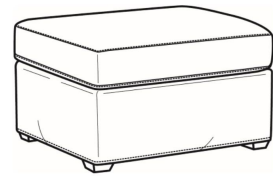

Malcolm / L1775-05CH

DESCRIPTION:	Channel Back Chair (30.5W)
OUTSIDE:	30.5"W x 39"D x 36.5"H
INSIDE:	22"W x 22"D
SEAT:	19"H
ARM:	24"H
COM:	Plain: 90 sq ft
WEIGHT:	55 lbs

L = available in leather
SC = available slipcovered

Standard Features:
 Tight Back
 French Seamed
 May be shown with optional features

MALCOLM
 Standard Seat Cushion: Hallmark Seat

Also available:

Malcolm / L1775-07
 Leather Ottoman (27W X 22D)
 Outside: 27W x 22D x 17H
 Inside: 0W x 0D

Malcolm / 1775-07
 Ottoman (27W X 22D)
 Outside: 27W x 22D x 17H
 Inside: 0W x 0D

Malcolm / 1775-07SC
 Slipcovered Ottoman (27W X 22D)
 Outside: 27W x 22D x 17H
 Inside: 0W x 0D

Malcolm / 1775-05
 Chair (30.5W)
 Outside: 30.5W x 39D x 36.5H
 Inside: 22W x 22D

Malcolm / 1775-05CH
 Channel Back Chair (30.5W)
 Outside: 30.5W x 39D x 36.5H
 Inside: 22W x 22D

Malcolm / 1775-05CHMR
 Manual Recliner Chnl Bk (30W)
 Outside: 30W x 41.5D x 38.5H
 Inside: 22.5W x 22D

Malcolm / 1775-05CHPR
 Power Recliner Chnl Bk (30W)
 Outside: 30W x 41.5D x 38.5H
 Inside: 22.5W x 22D