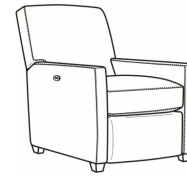

Malcolm / L1775-05CH

DESCRIPTION:	Channel Back Chair (30.5W)
OUTSIDE:	30.5"W x 39"D x 36.5"H
INSIDE:	22"W x 22"D
SEAT:	19"H
ARM:	24"H
COM:	Plain: 90 sq ft
WEIGHT:	55 lbs

L = available in leather
SC = available slipcovered

Malcolm / 1775-07
 Ottoman (27W X 22D)
 Outside: 27W x 22D x 17H
 Inside: 0W x 0D

Malcolm / 1775-07SC
 Slipcovered Ottoman (27W X 22D)
 Outside: 27W x 22D x 17H
 Inside: 0W x 0D

Malcolm / 1775-05
 Chair (30.5W)
 Outside: 30.5W x 39D x 36.5H
 Inside: 22W x 22D

Malcolm / 1775-05CH
 Channel Back Chair (30.5W)
 Outside: 30.5W x 39D x 36.5H
 Inside: 22W x 22D

Malcolm / 1775-05CHMR
 Manual Recliner Chnl Bk (30W)
 Outside: 30W x 41.5D x 38.5H
 Inside: 22.5W x 22D

Malcolm / 1775-05CHPR
 Power Recliner Chnl Bk (30W)
 Outside: 30W x 41.5D x 38.5H
 Inside: 22.5W x 22D

Malcolm / 1775-05MR
 Manual Recliner (30W)
 Outside: 30W x 41.5D x 38.5H
 Inside: 22.5W x 22D

Malcolm / 1775-05PR
 Power Recliner (30W)
 Outside: 30W x 41.5D x 38.5H
 Inside: 22.5W x 22D

Malcolm / 1775-05SW
 Swivel Chair (30.5W)
 Outside: 30.5W x 39D x 36.5H
 Inside: 22W x 22D