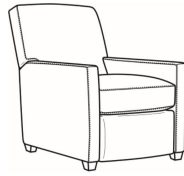

Malcolm / L1775-05CH

DESCRIPTION:	Channel Back Chair (30.5W)
OUTSIDE:	30.5"W x 39"D x 36.5"H
INSIDE:	22"W x 22"D
SEAT:	19"H
ARM:	24"H
COM:	Plain: 90 sq ft
WEIGHT:	55 lbs

L = available in leather
SC = available slipcovered

Malcolm / 1775-07
 Ottoman (27W X 22D)
 Outside: 27W x 22D x 17H
 Inside: 0W x 0D

Malcolm / 1775-07SC
 Slipcovered Ottoman (27W X 22D)
 Outside: 27W x 22D x 17H
 Inside: 0W x 0D

Malcolm / 1775-05
 Chair (30.5W)
 Outside: 30.5W x 39D x 36.5H
 Inside: 22W x 22D

Malcolm / 1775-05CH
 Channel Back Chair (30.5W)
 Outside: 30.5W x 39D x 36.5H
 Inside: 22W x 22D

Malcolm / 1775-05CHMR
 Manual Recliner Chnl Bk (30W)
 Outside: 30W x 41.5D x 38.5H
 Inside: 22.5W x 22D

Malcolm / 1775-05CHPR
 Power Recliner Chnl Bk (30W)
 Outside: 30W x 41.5D x 38.5H
 Inside: 22.5W x 22D

Malcolm / 1775-05MR
 Manual Recliner (30W)
 Outside: 30W x 41.5D x 38.5H
 Inside: 22.5W x 22D

Malcolm / 1775-05PR
 Power Recliner (30W)
 Outside: 30W x 41.5D x 38.5H
 Inside: 22.5W x 22D

Malcolm / 1775-05SW
 Swivel Chair (30.5W)
 Outside: 30.5W x 39D x 36.5H
 Inside: 22W x 22D