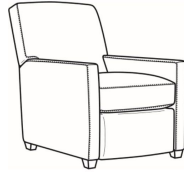

Also available:

Malcolm / L1775-07  
 Leather Ottoman (27W X 22D)  
 Outside: 27W x 22D x 17H  
 Inside: 0W x 0D

Malcolm / 1775-07  
 Ottoman (27W X 22D)  
 Outside: 27W x 22D x 17H  
 Inside: 0W x 0D

Malcolm / 1775-07SC  
 Slipcovered Ottoman (27W X 22D)  
 Outside: 27W x 22D x 17H  
 Inside: 0W x 0D

Malcolm / 1775-05  
 Chair (30.5W)  
 Outside: 30.5W x 39D x 36.5H  
 Inside: 22W x 22D

Malcolm / 1775-05CH  
 Channel Back Chair (30.5W)  
 Outside: 30.5W x 39D x 36.5H  
 Inside: 22W x 22D

Malcolm / 1775-05CHMR  
 Manual Recliner Chnl Bk (30W)  
 Outside: 30W x 41.5D x 38.5H  
 Inside: 22.5W x 22D

Malcolm / 1775-05CHPR  
 Power Recliner Chnl Bk (30W)  
 Outside: 30W x 41.5D x 38.5H  
 Inside: 22.5W x 22D

Malcolm / 1775-05MR  
 Manual Recliner (30W)  
 Outside: 30W x 41.5D x 38.5H  
 Inside: 22.5W x 22D

Malcolm / 1775-05PR  
 Power Recliner (30W)  
 Outside: 30W x 41.5D x 38.5H  
 Inside: 22.5W x 22D

Malcolm / 1775-05SW  
 Swivel Chair (30.5W)  
 Outside: 30.5W x 39D x 36.5H  
 Inside: 22W x 22D

Malcolm / 1775-05SWCH  
 Channel Back SW Chair (30.5W)  
 Outside: 30.5W x 39D x 36.5H  
 Inside: 22W x 22D