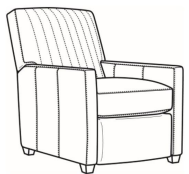

Malcolm / 1775-05  
 Chair (30.5W)  
 Outside: 30.5W x 39D x 36.5H  
 Inside: 22W x 22D

Malcolm / 1775-05CH  
 Channel Back Chair (30.5W)  
 Outside: 30.5W x 39D x 36.5H  
 Inside: 22W x 22D

Malcolm / 1775-05CHMR  
 Manual Recliner Chnl Bk (30W)  
 Outside: 30W x 41.5D x 38.5H  
 Inside: 22.5W x 22D

Malcolm / 1775-05PR  
 Power Recliner (30W)  
 Outside: 30W x 41.5D x 38.5H  
 Inside: 22.5W x 22D

Malcolm / 1775-05SW  
 Swivel Chair (30.5W)  
 Outside: 30.5W x 39D x 36.5H  
 Inside: 22W x 22D

Malcolm / 1775-05SWCH  
 Channel Back SW Chair (30.5W)  
 Outside: 30.5W x 39D x 36.5H  
 Inside: 22W x 22D

Malcolm / 1775-05SC  
 Slipcovered Chair (30.5W)  
 Outside: 30.5W x 39D x 36.5H  
 Inside: 22W x 22D

Malcolm / 1775-05SWSC  
 Slipcovered Swivel Chair (30.5W)  
 Outside: 30.5W x 39D x 36.5H  
 Inside: 22W x 22D

Malcolm / L1775-05  
 Leather Chair (30.5W)  
 Outside: 30.5W x 39D x 36.5H  
 Inside: 22W x 22D

Malcolm / L1775-05CH  
 Leather Channel Back Chair (30.5W)  
 Outside: 30.5W x 39D x 36.5H  
 Inside: 22W x 22D