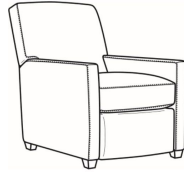

Malcolm / 1775-05MR
Manual Recliner (30W)
Outside: 30W x 41.5D x 38.5H
Inside: 22.5W x 22D