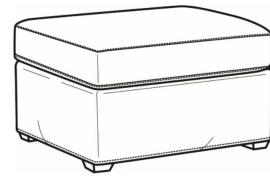

**Malcolm / L1775-05SW**

DESCRIPTION:	Swivel Chair (30.5W)
OUTSIDE:	30.5"W x 39"D x 36.5"H
INSIDE:	22"W x 22"D
SEAT:	19"H
ARM:	24"H
COM:	Plain: 90 sq ft
WEIGHT:	55 lbs

**L** = available in leather  
**SC** = available slipcovered

Standard Features:  
 Tight Back  
 French Seamed  
 May be shown with optional features

**MALCOLM**  
 Standard Seat Cushion: Hallmark Seat

Also available:

Malcolm / L1775-07  
 Leather Ottoman (27W X 22D)  
 Outside: 27W x 22D x 17H  
 Inside: 0W x 0D

Malcolm / 1775-07  
 Ottoman (27W X 22D)  
 Outside: 27W x 22D x 17H  
 Inside: 0W x 0D

Malcolm / 1775-07SC  
 Slipcovered Ottoman (27W X 22D)  
 Outside: 27W x 22D x 17H  
 Inside: 0W x 0D

Malcolm / 1775-05  
 Chair (30.5W)  
 Outside: 30.5W x 39D x 36.5H  
 Inside: 22W x 22D

Malcolm / 1775-05CH  
 Channel Back Chair (30.5W)  
 Outside: 30.5W x 39D x 36.5H  
 Inside: 22W x 22D

Malcolm / 1775-05CHMR  
 Manual Recliner Chnl Bk (30W)  
 Outside: 30W x 41.5D x 38.5H  
 Inside: 22.5W x 22D