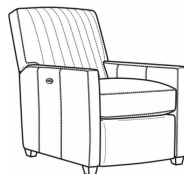

Malcolm / L1775-05CHPR
Leather Power Recliner Chnl Bk (30W)
Outside: 30W x 41.5D x 38.5H
Inside: 22.5W x 22D