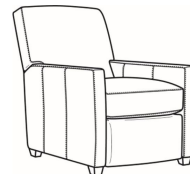

Malcolm / 1775-05PR  
 Power Recliner (30W)  
 Outside: 30W x 41.5D x 38.5H  
 Inside: 22.5W x 22D

Malcolm / 1775-05SW  
 Swivel Chair (30.5W)  
 Outside: 30.5W x 39D x 36.5H  
 Inside: 22W x 22D

Malcolm / 1775-05SWCH  
 Channel Back SW Chair (30.5W)  
 Outside: 30.5W x 39D x 36.5H  
 Inside: 22W x 22D

Malcolm / 1775-05SC  
 Slipcovered Chair (30.5W)  
 Outside: 30.5W x 39D x 36.5H  
 Inside: 22W x 22D

Malcolm / 1775-05SWSC  
 Slipcovered Swivel Chair (30.5W)  
 Outside: 30.5W x 39D x 36.5H  
 Inside: 22W x 22D

Malcolm / L1775-05  
 Leather Chair (30.5W)  
 Outside: 30.5W x 39D x 36.5H  
 Inside: 22W x 22D

Malcolm / L1775-05CH  
 Leather Channel Back Chair (30.5W)  
 Outside: 30.5W x 39D x 36.5H  
 Inside: 22W x 22D

Malcolm / L1775-05CHMR  
 Leather Manual Recliner Chnl Bk (30W)  
 Outside: 30W x 41.5D x 38.5H  
 Inside: 22.5W x 22D

Malcolm / L1775-05CHPR  
 Leather Power Recliner Chnl Bk (30W)  
 Outside: 30W x 41.5D x 38.5H  
 Inside: 22.5W x 22D