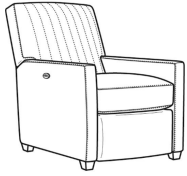

**Malcolm / L1775-05SW**

DESCRIPTION:	Swivel Chair (30.5W)
OUTSIDE:	30.5"W x 39"D x 36.5"H
INSIDE:	22"W x 22"D
SEAT:	19"H
ARM:	24"H
COM:	Plain: 90 sq ft
WEIGHT:	55 lbs

**L** = available in leather  
**SC** = available slipcovered

Malcolm / 1775-07  
 Ottoman (27W X 22D)  
 Outside: 27W x 22D x 17H  
 Inside: 0W x 0D

Malcolm / 1775-07SC  
 Slipcovered Ottoman (27W X 22D)  
 Outside: 27W x 22D x 17H  
 Inside: 0W x 0D

Malcolm / 1775-05  
 Chair (30.5W)  
 Outside: 30.5W x 39D x 36.5H  
 Inside: 22W x 22D

Malcolm / 1775-05CH  
 Channel Back Chair (30.5W)  
 Outside: 30.5W x 39D x 36.5H  
 Inside: 22W x 22D

Malcolm / 1775-05CHMR  
 Manual Recliner Chnl Bk (30W)  
 Outside: 30W x 41.5D x 38.5H  
 Inside: 22.5W x 22D

Malcolm / 1775-05PR  
 Power Recliner (30W)  
 Outside: 30W x 41.5D x 38.5H  
 Inside: 22.5W x 22D

Malcolm / 1775-05SW  
 Swivel Chair (30.5W)  
 Outside: 30.5W x 39D x 36.5H  
 Inside: 22W x 22D

Malcolm / 1775-05SWCH  
 Channel Back SW Chair (30.5W)  
 Outside: 30.5W x 39D x 36.5H  
 Inside: 22W x 22D