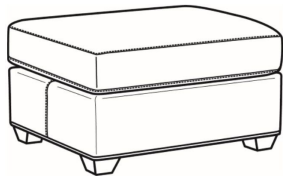

**Malcolm / L1775-05SW**

DESCRIPTION:	Swivel Chair (30.5W)
OUTSIDE:	30.5"W x 39"D x 36.5"H
INSIDE:	22"W x 22"D
SEAT:	19"H
ARM:	24"H
COM:	Plain: 90 sq ft
WEIGHT:	55 lbs

**L** = available in leather  
**SC** = available slipcovered

Standard Features:  
 Tight Back  
 French Seamed  
 May be shown with optional features

**MALCOLM**  
 Standard Seat Cushion: Hallmark Seat

Also available:

Malcolm / L1775-07  
 Leather Ottoman (27W X 22D)  
 Outside: 27W x 22D x 17H  
 Inside: 0W x 0D

Malcolm / 1775-07  
 Ottoman (27W X 22D)  
 Outside: 27W x 22D x 17H  
 Inside: 0W x 0D

Malcolm / 1775-07SC  
 Slipcovered Ottoman (27W X 22D)  
 Outside: 27W x 22D x 17H  
 Inside: 0W x 0D

Malcolm / 1775-05  
 Chair (30.5W)  
 Outside: 30.5W x 39D x 36.5H  
 Inside: 22W x 22D

Malcolm / 1775-05CH  
 Channel Back Chair (30.5W)  
 Outside: 30.5W x 39D x 36.5H  
 Inside: 22W x 22D

Malcolm / 1775-05CHMR  
 Manual Recliner Chnl Bk (30W)  
 Outside: 30W x 41.5D x 38.5H  
 Inside: 22.5W x 22D