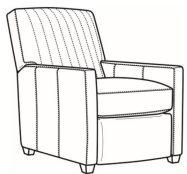

Malcolm / 1775-07  
 Ottoman (27W X 22D)  
 Outside: 27W x 22D x 17H  
 Inside: 0W x 0D

Malcolm / 1775-07SC  
 Slipcovered Ottoman (27W X 22D)  
 Outside: 27W x 22D x 17H  
 Inside: 0W x 0D

Malcolm / 1775-05  
 Chair (30.5W)  
 Outside: 30.5W x 39D x 36.5H  
 Inside: 22W x 22D

Malcolm / 1775-05PR  
 Power Recliner (30W)  
 Outside: 30W x 41.5D x 38.5H  
 Inside: 22.5W x 22D

Malcolm / 1775-05SW  
 Swivel Chair (30.5W)  
 Outside: 30.5W x 39D x 36.5H  
 Inside: 22W x 22D

Malcolm / 1775-05SWCH  
 Channel Back SW Chair (30.5W)  
 Outside: 30.5W x 39D x 36.5H  
 Inside: 22W x 22D

Malcolm / 1775-05SC  
 Slipcovered Chair (30.5W)  
 Outside: 30.5W x 39D x 36.5H  
 Inside: 22W x 22D

Malcolm / 1775-05SWSC  
 Slipcovered Swivel Chair (30.5W)  
 Outside: 30.5W x 39D x 36.5H  
 Inside: 22W x 22D

Malcolm / L1775-05  
 Leather Chair (30.5W)  
 Outside: 30.5W x 39D x 36.5H  
 Inside: 22W x 22D

Malcolm / L1775-05CH  
 Leather Channel Back Chair (30.5W)  
 Outside: 30.5W x 39D x 36.5H  
 Inside: 22W x 22D