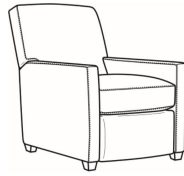

Malcolm / L1775-05SWCH

DESCRIPTION:	Channel Back SW Chair (30.5W)
OUTSIDE:	30.5"W x 39"D x 36.5"H
INSIDE:	22"W x 22"D
SEAT:	19"H
ARM:	24"H
COM:	Plain: 92 sq ft
WEIGHT:	55 lbs

L = available in leather
SC = available slipcovered

Malcolm / 1775-07
 Ottoman (27W X 22D)
 Outside: 27W x 22D x 17H
 Inside: 0W x 0D

Malcolm / 1775-07SC
 Slipcovered Ottoman (27W X 22D)
 Outside: 27W x 22D x 17H
 Inside: 0W x 0D

Malcolm / 1775-05
 Chair (30.5W)
 Outside: 30.5W x 39D x 36.5H
 Inside: 22W x 22D

Malcolm / 1775-05CH
 Channel Back Chair (30.5W)
 Outside: 30.5W x 39D x 36.5H
 Inside: 22W x 22D

Malcolm / 1775-05CHMR
 Manual Recliner Chnl Bk (30W)
 Outside: 30W x 41.5D x 38.5H
 Inside: 22.5W x 22D

Malcolm / 1775-05CHPR
 Power Recliner Chnl Bk (30W)
 Outside: 30W x 41.5D x 38.5H
 Inside: 22.5W x 22D

Malcolm / 1775-05MR
 Manual Recliner (30W)
 Outside: 30W x 41.5D x 38.5H
 Inside: 22.5W x 22D

Malcolm / 1775-05PR
 Power Recliner (30W)
 Outside: 30W x 41.5D x 38.5H
 Inside: 22.5W x 22D

Malcolm / 1775-05SW
 Swivel Chair (30.5W)
 Outside: 30.5W x 39D x 36.5H
 Inside: 22W x 22D