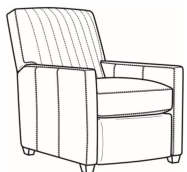

Malcolm / 1775-05CH
 Channel Back Chair (30.5W)
 Outside: 30.5W x 39D x 36.5H
 Inside: 22W x 22D

Malcolm / 1775-05CHMR
 Manual Recliner Chnl Bk (30W)
 Outside: 30W x 41.5D x 38.5H
 Inside: 22.5W x 22D

Malcolm / 1775-05CHPR
 Power Recliner Chnl Bk (30W)
 Outside: 30W x 41.5D x 38.5H
 Inside: 22.5W x 22D

Malcolm / 1775-05MR
 Manual Recliner (30W)
 Outside: 30W x 41.5D x 38.5H
 Inside: 22.5W x 22D

Malcolm / 1775-05PR
 Power Recliner (30W)
 Outside: 30W x 41.5D x 38.5H
 Inside: 22.5W x 22D

Malcolm / 1775-05SW
 Swivel Chair (30.5W)
 Outside: 30.5W x 39D x 36.5H
 Inside: 22W x 22D

Malcolm / 1775-05SWCH
 Channel Back SW Chair (30.5W)
 Outside: 30.5W x 39D x 36.5H
 Inside: 22W x 22D

Malcolm / 1775-05SC
 Slipcovered Chair (30.5W)
 Outside: 30.5W x 39D x 36.5H
 Inside: 22W x 22D

Malcolm / 1775-05SWSC
 Slipcovered Swivel Chair (30.5W)
 Outside: 30.5W x 39D x 36.5H
 Inside: 22W x 22D

Malcolm / L1775-05
 Leather Chair (30.5W)
 Outside: 30.5W x 39D x 36.5H
 Inside: 22W x 22D

Malcolm / L1775-05CH
 Leather Channel Back Chair (30.5W)
 Outside: 30.5W x 39D x 36.5H
 Inside: 22W x 22D

Malcolm / L1775-05CHMR
 Leather Manual Recliner Chnl Bk (30W)
 Outside: 30W x 41.5D x 38.5H
 Inside: 22.5W x 22D