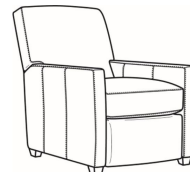

Malcolm / 1775-05CH
 Channel Back Chair (30.5W)
 Outside: 30.5W x 39D x 36.5H
 Inside: 22W x 22D

Malcolm / 1775-05CHMR
 Manual Recliner Chnl Bk (30W)
 Outside: 30W x 41.5D x 38.5H
 Inside: 22.5W x 22D

Malcolm / 1775-05CHPR
 Power Recliner Chnl Bk (30W)
 Outside: 30W x 41.5D x 38.5H
 Inside: 22.5W x 22D

Malcolm / 1775-05SWCH
 Channel Back SW Chair (30.5W)
 Outside: 30.5W x 39D x 36.5H
 Inside: 22W x 22D

Malcolm / 1775-05SC
 Slipcovered Chair (30.5W)
 Outside: 30.5W x 39D x 36.5H
 Inside: 22W x 22D

Malcolm / 1775-05SWSC
 Slipcovered Swivel Chair (30.5W)
 Outside: 30.5W x 39D x 36.5H
 Inside: 22W x 22D

Malcolm / L1775-05
 Leather Chair (30.5W)
 Outside: 30.5W x 39D x 36.5H
 Inside: 22W x 22D

Malcolm / L1775-05CH
 Leather Channel Back Chair (30.5W)
 Outside: 30.5W x 39D x 36.5H
 Inside: 22W x 22D

Malcolm / L1775-05CHMR
 Leather Manual Recliner Chnl Bk (30W)
 Outside: 30W x 41.5D x 38.5H
 Inside: 22.5W x 22D

Malcolm / L1775-05CHPR
 Leather Power Recliner Chnl Bk (30W)
 Outside: 30W x 41.5D x 38.5H
 Inside: 22.5W x 22D

Malcolm / L1775-05MR
 Leather Manual Recliner (30W)
 Outside: 30W x 41.5D x 38.5H
 Inside: 22.5W x 22D