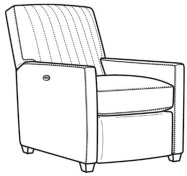

Malcolm / L1775-05SWCH

DESCRIPTION:	Channel Back SW Chair (30.5W)
OUTSIDE:	30.5"W x 39"D x 36.5"H
INSIDE:	22"W x 22"D
SEAT:	19"H
ARM:	24"H
COM:	Plain: 92 sq ft
WEIGHT:	55 lbs

L = available in leather
SC = available slipcovered

Malcolm / 1775-07
 Ottoman (27W X 22D)
 Outside: 27W x 22D x 17H
 Inside: 0W x 0D

Malcolm / 1775-07SC
 Slipcovered Ottoman (27W X 22D)
 Outside: 27W x 22D x 17H
 Inside: 0W x 0D

Malcolm / 1775-05
 Chair (30.5W)
 Outside: 30.5W x 39D x 36.5H
 Inside: 22W x 22D

Malcolm / 1775-05CH
 Channel Back Chair (30.5W)
 Outside: 30.5W x 39D x 36.5H
 Inside: 22W x 22D

Malcolm / 1775-05CHMR
 Manual Recliner Chnl Bk (30W)
 Outside: 30W x 41.5D x 38.5H
 Inside: 22.5W x 22D

Malcolm / 1775-05CHPR
 Power Recliner Chnl Bk (30W)
 Outside: 30W x 41.5D x 38.5H
 Inside: 22.5W x 22D

Malcolm / 1775-05MR
 Manual Recliner (30W)
 Outside: 30W x 41.5D x 38.5H
 Inside: 22.5W x 22D

Malcolm / 1775-05PR
 Power Recliner (30W)
 Outside: 30W x 41.5D x 38.5H
 Inside: 22.5W x 22D

Malcolm / 1775-05SW
 Swivel Chair (30.5W)
 Outside: 30.5W x 39D x 36.5H
 Inside: 22W x 22D