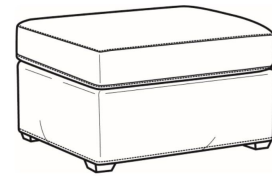

Malcolm / L1775-05SWCH

DESCRIPTION:	Channel Back SW Chair (30.5W)
OUTSIDE:	30.5"W x 39"D x 36.5"H
INSIDE:	22"W x 22"D
SEAT:	19"H
ARM:	24"H
COM:	Plain: 92 sq ft
WEIGHT:	55 lbs

L = available in leather
SC = available slipcovered

Standard Features:

- Tight Back
- French Seamed
- May be shown with optional features

MALCOLM
 Standard Seat Cushion: Hallmark Seat

Also available:

Malcolm / L1775-07
 Leather Ottoman (27W X 22D)
 Outside: 27W x 22D x 17H
 Inside: 0W x 0D

Malcolm / 1775-07
 Ottoman (27W X 22D)
 Outside: 27W x 22D x 17H
 Inside: 0W x 0D

Malcolm / 1775-07SC
 Slipcovered Ottoman (27W X 22D)
 Outside: 27W x 22D x 17H
 Inside: 0W x 0D

Malcolm / 1775-05
 Chair (30.5W)
 Outside: 30.5W x 39D x 36.5H
 Inside: 22W x 22D

Malcolm / 1775-05CH
 Channel Back Chair (30.5W)
 Outside: 30.5W x 39D x 36.5H
 Inside: 22W x 22D

Malcolm / 1775-05CHMR
 Manual Recliner Chnl Bk (30W)
 Outside: 30W x 41.5D x 38.5H
 Inside: 22.5W x 22D

Malcolm / 1775-05CHPR
 Power Recliner Chnl Bk (30W)
 Outside: 30W x 41.5D x 38.5H
 Inside: 22.5W x 22D