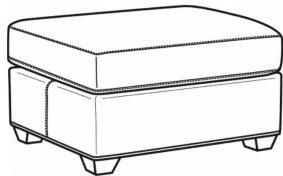

Malcolm / L1775-05SWCH

DESCRIPTION:	Channel Back SW Chair (30.5W)
OUTSIDE:	30.5"W x 39"D x 36.5"H
INSIDE:	22"W x 22"D
SEAT:	19"H
ARM:	24"H
COM:	Plain: 92 sq ft
WEIGHT:	55 lbs

L = available in leather
SC = available slipcovered

Standard Features:

- Tight Back
- French Seamed
- May be shown with optional features

MALCOLM
 Standard Seat Cushion: Hallmark Seat

Also available:

Malcolm / L1775-07
 Leather Ottoman (27W X 22D)
 Outside: 27W x 22D x 17H
 Inside: 0W x 0D

Malcolm / 1775-07
 Ottoman (27W X 22D)
 Outside: 27W x 22D x 17H
 Inside: 0W x 0D

Malcolm / 1775-07SC
 Slipcovered Ottoman (27W X 22D)
 Outside: 27W x 22D x 17H
 Inside: 0W x 0D

Malcolm / 1775-05
 Chair (30.5W)
 Outside: 30.5W x 39D x 36.5H
 Inside: 22W x 22D

Malcolm / L1775-05PR
 Leather Power Recliner (30W)
 Outside: 30W x 41.5D x 38.5H
 Inside: 22.5W x 22D

Malcolm / L1775-05SW
 Leather Swivel Chair (30.5W)
 Outside: 30.5W x 39D x 36.5H
 Inside: 22W x 22D