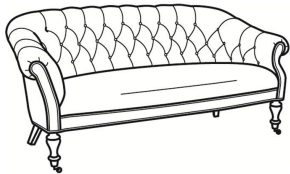

### Darby / L1805

DESCRIPTION:	Chair (36W)
OUTSIDE:	36"W x 36"D x 33"H
INSIDE:	21"W x 22"D
SEAT:	18"H
ARM:	25"H
COM:	Plain: 75 sq ft
WEIGHT:	55 lbs

**L** = available in leather

Standard Features:

Tufted Back

Standard with small nail trim around arm panels and base

Standard with brass casters

May be shown with optional features

**DARBY**

---

Also available:

Darby / 1804  
Settee (72W)  
Outside: 72W x 36D x 33H  
Inside: 57W x 22D

Darby / 1805  
Chair (36W)  
Outside: 36W x 36D x 33H  
Inside: 21W x 22D

Darby / L1804  
Leather Settee (72W)  
Outside: 72W x 36D x 33H  
Inside: 57W x 22D