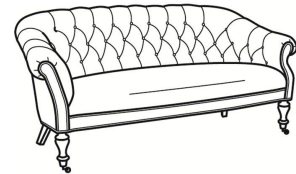

### Darby / L1805

DESCRIPTION:	Chair (36W)
OUTSIDE:	36"W x 36"D x 33"H
INSIDE:	21"W x 22"D
SEAT:	18"H
ARM:	25"H
COM:	Plain: 75 sq ft
WEIGHT:	55 lbs

**L** = available in leather

Standard Features:

Tufted Back

Standard with small nail trim around arm panels and base

Standard with brass casters

May be shown with optional features

**DARBY**

---

Also available:

Darby / 1804  
Settee (72W)  
Outside: 72W x 36D x 33H  
Inside: 57W x 22D

Darby / 1805  
Chair (36W)  
Outside: 36W x 36D x 33H  
Inside: 21W x 22D

Darby / L1804  
Leather Settee (72W)  
Outside: 72W x 36D x 33H  
Inside: 57W x 22D