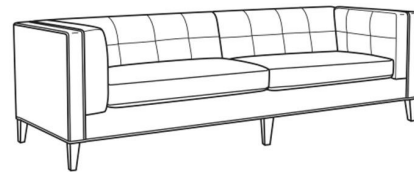

Chester / L1950-20

| | |
|--------------|--------------------|
| DESCRIPTION: | Sofa (82W) |
| OUTSIDE: | 82"W x 36"D x 30"H |
| INSIDE: | 61.5"W x 23"D |
| SEAT: | 20"H |
| ARM: | 30"H |
| COM: | Plain: 207 sq ft |
| WEIGHT: | 170 lbs |

L = available in leather

Standard Features:

Weltless Cushion

May be shown with optional features

CHESTER

Standard Seat Cushion: Hallmark Seat

Also available:

Chester / 1950-20
Sofa (82W)
Outside: 82W x 36D x 30H
Inside: 61.5W x 23D

Chester / 1950-20NS
Sofa (82W)
Outside: 82W x 36D x 30H
Inside: 61.5W x 23D

Chester / 1950-21
Long Sofa (100W)
Outside: 100W x 36D x 30H
Inside: 79.5W x 23D

Chester / 1950-21NS
Long Sofa (100W)
Outside: 100W x 36D x 30H
Inside: 79.5W x 23D

Chester / L1950-21
Leather Long Sofa (100W)
Outside: 100W x 36D x 30H
Inside: 79.5W x 23D