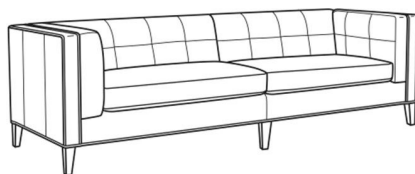

Chester / L1950-20

| | |
|--------------|--------------------|
| DESCRIPTION: | Sofa (82W) |
| OUTSIDE: | 82"W x 36"D x 30"H |
| INSIDE: | 61.5"W x 23"D |
| SEAT: | 20"H |
| ARM: | 30"H |
| COM: | Plain: 207 sq ft |
| WEIGHT: | 170 lbs |

L = available in leather

Standard Features:

Weltless Cushion

May be shown with optional features

CHESTER

Standard Seat Cushion: Hallmark Seat

Also available:

Chester / 1950-20
Sofa (82W)
Outside: 82W x 36D x 30H
Inside: 61.5W x 23D

Chester / 1950-20NS
Sofa (82W)
Outside: 82W x 36D x 30H
Inside: 61.5W x 23D

Chester / 1950-21
Long Sofa (100W)
Outside: 100W x 36D x 30H
Inside: 79.5W x 23D

Chester / 1950-21NS
Long Sofa (100W)
Outside: 100W x 36D x 30H
Inside: 79.5W x 23D

Chester / L1950-21
Leather Long Sofa (100W)
Outside: 100W x 36D x 30H
Inside: 79.5W x 23D