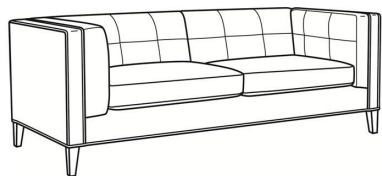

Chester / L1950-20

| | |
|--------------|--------------------|
| DESCRIPTION: | Sofa (82W) |
| OUTSIDE: | 82"W x 36"D x 30"H |
| INSIDE: | 61.5"W x 23"D |
| SEAT: | 20"H |
| ARM: | 30"H |
| COM: | Plain: 207 sq ft |
| WEIGHT: | 170 lbs |

L = available in leather

Standard Features:

Weltless Cushion

May be shown with optional features

CHESTER

Standard Seat Cushion: Hallmark Seat

Also available:

Chester / 1950-20
Sofa (82W)
Outside: 82W x 36D x 30H
Inside: 61.5W x 23D

Chester / 1950-20NS
Sofa (82W)
Outside: 82W x 36D x 30H
Inside: 61.5W x 23D

Chester / 1950-21
Long Sofa (100W)
Outside: 100W x 36D x 30H
Inside: 79.5W x 23D

Chester / 1950-21NS
Long Sofa (100W)
Outside: 100W x 36D x 30H
Inside: 79.5W x 23D

Chester / L1950-21
Leather Long Sofa (100W)
Outside: 100W x 36D x 30H
Inside: 79.5W x 23D