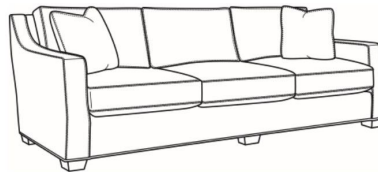

Barrett / L1990-01

DESCRIPTION:	Long Sofa (105W)
OUTSIDE:	105"W x 43.5"D x 35.5"H
INSIDE:	92.5"W x 24"D
SEAT:	21"H
ARM:	26.5"H
BACK RAIL:	34.5"H
COM:	Plain: 306 sq ft
WEIGHT:	170 lbs

L = available in leather

Standard Features:

Box Border Back

Saddle-Stitched

Due to the convergence on track arm, plaids and stripes are not recommended for this frame

May be shown with optional features

BARRETT

Standard Seat Cushion:	Comfort Down Seat
Standard Back Pillow:	Comfort Down Back

Also available:

Barrett / 1990-00
Sofa (90.5W)
Outside: 90.5W x 43.5D x 35.5H
Inside: 78W x 24D

Barrett / 1990-01
Long Sofa (105W)
Outside: 105W x 43.5D x 35.5H
Inside: 92.5W x 24D

Barrett / 1990-22
Apt Sofa (78.5W)
Outside: 78.5W x 43.5D x 35.5H
Inside: 66W x 24D