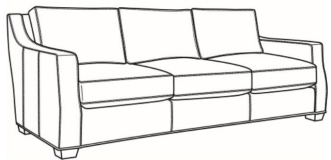

Barrett / L1990-01

DESCRIPTION:	Long Sofa (105W)
OUTSIDE:	105"W x 43.5"D x 35.5"H
INSIDE:	92.5"W x 24"D
SEAT:	21"H
ARM:	26.5"H
BACK RAIL:	34.5"H
COM:	Plain: 306 sq ft
WEIGHT:	170 lbs

L = available in leather

Standard Features:

Box Border Back

Saddle-Stitched

Due to the convergence on track arm, plaids and stripes are not recommended for this frame

May be shown with optional features

BARRETT

Standard Seat Cushion:	Comfort Down Seat
Standard Back Pillow:	Comfort Down Back

Also available:

Barrett / 1990-00
Sofa (90.5W)
Outside: 90.5W x 43.5D x 35.5H
Inside: 78W x 24D

Barrett / 1990-01
Long Sofa (105W)
Outside: 105W x 43.5D x 35.5H
Inside: 92.5W x 24D

Barrett / 1990-22
Apt Sofa (78.5W)
Outside: 78.5W x 43.5D x 35.5H
Inside: 66W x 24D

Barrett / L1990-00
Leather Sofa (90.5W)
Outside: 90.5W x 43.5D x 35.5H
Inside: 78W x 24D

Barrett / L1990-22
Leather Apt Sofa (78.5W)
Outside: 78.5W x 43.5D x 35.5H
Inside: 66W x 24D