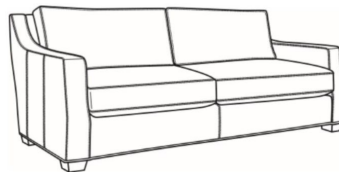

Barrett / L1990-01

DESCRIPTION:	Long Sofa (105W)
OUTSIDE:	105"W x 43.5"D x 35.5"H
INSIDE:	92.5"W x 24"D
SEAT:	21"H
ARM:	26.5"H
BACK RAIL:	34.5"H
COM:	Plain: 306 sq ft
WEIGHT:	170 lbs

L = available in leather

Standard Features:

Box Border Back

Saddle-Stitched

Due to the convergence on track arm, plaids and stripes are not recommended for this frame

May be shown with optional features

BARRETT

Standard Seat Cushion:	Comfort Down Seat
Standard Back Pillow:	Comfort Down Back

Also available:

Barrett / 1990-00
Sofa (90.5W)
Outside: 90.5W x 43.5D x 35.5H
Inside: 78W x 24D

Barrett / 1990-01
Long Sofa (105W)
Outside: 105W x 43.5D x 35.5H
Inside: 92.5W x 24D

Barrett / 1990-22
Apt Sofa (78.5W)
Outside: 78.5W x 43.5D x 35.5H
Inside: 66W x 24D

Barrett / L1990-00
Leather Sofa (90.5W)
Outside: 90.5W x 43.5D x 35.5H
Inside: 78W x 24D

Barrett / L1990-22
Leather Apt Sofa (78.5W)
Outside: 78.5W x 43.5D x 35.5H
Inside: 66W x 24D