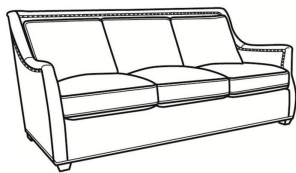

**Marcoux / L2025**

DESCRIPTION:	Chair (34W)
OUTSIDE:	34"W x 41"D x 39"H
INSIDE:	23"W x 21.5"D
SEAT:	20"H
ARM:	26.5"H
COM:	Plain: 126 sq ft
WEIGHT:	70 lbs

**L** = available in leather

**Standard Features:**

Knife Edge Back

Standard with small nail trim applied head-to-head around roll

Due to the construction of this style, nails cannot be removed

May be shown with optional features

**MARCOUX**

Standard Seat Cushion:	Comfort Down Seat
Standard Back Pillow:	Legacy Down Back

Also available:

Marcoux / L2027  
Leather Ottoman (29W X 23D)  
Outside: 29W x 23D x 17H  
Inside: 0W x 0D

Marcoux / 2027  
Ottoman (29W X 23D)  
Outside: 29W x 23D x 17H  
Inside: 0W x 0D

Marcoux / 2020  
Sofa (85.5W)  
Outside: 85.5W x 41D x 39H  
Inside: 76W x 21.5D

Marcoux / 2021  
Long Sofa (97.5W)  
Outside: 97.5W x 41D x 39H  
Inside: 88W x 21.5D

Marcoux / 2025  
Chair (34W)  
Outside: 34W x 41D x 39H  
Inside: 23W x 21.5D

Marcoux / 2025-SW  
Swivel Chair (34W)  
Outside: 34W x 41D x 39H  
Inside: 23W x 21.5D