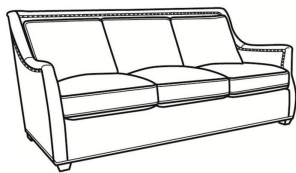

**Marcoux / L2025-SW**

DESCRIPTION:	Swivel Chair (34W)
OUTSIDE:	34"W x 41"D x 39"H
INSIDE:	23"W x 21.5"D
SEAT:	20"H
ARM:	26.5"H
COM:	Plain: 126 sq ft
WEIGHT:	80 lbs

**L** = available in leather

**Standard Features:**

Knife Edge Back

Standard with small nail trim applied head-to-head around roll

Due to the construction of this style, nails cannot be removed

May be shown with optional features

**MARCOUX**

Standard Seat Cushion:	Comfort Down Seat
Standard Back Pillow:	Legacy Down Back

Also available:

Marcoux / L2027  
Leather Ottoman (29W X 23D)  
Outside: 29W x 23D x 17H  
Inside: 0W x 0D

Marcoux / 2027  
Ottoman (29W X 23D)  
Outside: 29W x 23D x 17H  
Inside: 0W x 0D

Marcoux / 2020  
Sofa (85.5W)  
Outside: 85.5W x 41D x 39H  
Inside: 76W x 21.5D

Marcoux / 2021  
Long Sofa (97.5W)  
Outside: 97.5W x 41D x 39H  
Inside: 88W x 21.5D

Marcoux / 2025  
Chair (34W)  
Outside: 34W x 41D x 39H  
Inside: 23W x 21.5D

Marcoux / 2025-SW  
Swivel Chair (34W)  
Outside: 34W x 41D x 39H  
Inside: 23W x 21.5D