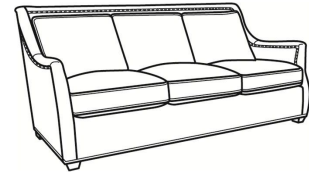

**Marcoux / L2025-SW**

DESCRIPTION:	Swivel Chair (34W)
OUTSIDE:	34"W x 41"D x 39"H
INSIDE:	23"W x 21.5"D
SEAT:	20"H
ARM:	26.5"H
COM:	Plain: 126 sq ft
WEIGHT:	80 lbs

**L** = available in leather

**Standard Features:**

Knife Edge Back

Standard with small nail trim applied head-to-head around roll

Due to the construction of this style, nails cannot be removed

May be shown with optional features

**MARCOUX**

Standard Seat Cushion:	Comfort Down Seat
Standard Back Pillow:	Legacy Down Back

Also available:

Marcoux / L2027  
Leather Ottoman (29W X 23D)  
Outside: 29W x 23D x 17H  
Inside: 0W x 0D

Marcoux / 2027  
Ottoman (29W X 23D)  
Outside: 29W x 23D x 17H  
Inside: 0W x 0D

Marcoux / 2020  
Sofa (85.5W)  
Outside: 85.5W x 41D x 39H  
Inside: 76W x 21.5D

Marcoux / 2021  
Long Sofa (97.5W)  
Outside: 97.5W x 41D x 39H  
Inside: 88W x 21.5D

Marcoux / 2025  
Chair (34W)  
Outside: 34W x 41D x 39H  
Inside: 23W x 21.5D

Marcoux / 2025-SW  
Swivel Chair (34W)  
Outside: 34W x 41D x 39H  
Inside: 23W x 21.5D