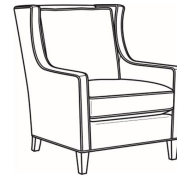

Chandler / L2445-05

DESCRIPTION:	Chair (31W)
OUTSIDE:	31"W x 41"D x 41"H
INSIDE:	24.5"W x 22.5"D
SEAT:	20.5"H
ARM:	25"H
BACK RAIL:	41"H
COM:	Plain: 128 sq ft
WEIGHT:	60 lbs

Standard Features:

Box Border Back

May be shown with optional features

CHANDLER

Standard Seat Cushion:	Comfort Down Seat
Standard Back Pillow:	Comfort Down Back

Also available:

Chandler / L2445-07
Leather Ottoman (28W X 21D)
Outside: 28W x 21D x 17.5H
Inside: 0W x 0D

Chandler / 2445-07
Ottoman (28W X 21D)
Outside: 28W x 21D x 17.5H
Inside: 0W x 0D

Chandler / 2445-05
Chair (31W)
Outside: 31W x 41D x 41H
Inside: 24.5W x 22.5D