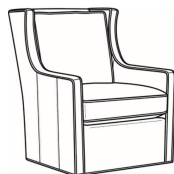

**Chance / L2446-05**

DESCRIPTION:	Chair (31W)
OUTSIDE:	31"W x 41"D x 41"H
INSIDE:	24.5"W x 22.5"D
SEAT:	20.5"H
ARM:	25"H
BACK RAIL:	41"H
COM:	Plain: 134 sq ft
WEIGHT:	65 lbs

**L** = available in leather

**Standard Features:**

Box Border Back

May be shown with optional features

**CHANCE**

Standard Seat Cushion:	Comfort Down Seat
Standard Back Pillow:	Comfort Down Back

Also available:

Chance / L2446-07  
Leather Ottoman (28W X 21D)  
Outside: 28W x 21D x 17.5H  
Inside: 0W x 0D

Chance / 2446-07  
Ottoman (28W X 21D)  
Outside: 28W x 21D x 17.5H  
Inside: 0W x 0D

Chance / 2446-05  
Chair (31W)  
Outside: 31W x 41D x 41H  
Inside: 24.5W x 22.5D

Chance / 2446-05SW  
Swivel Chair (31W)  
Outside: 31W x 41D x 41H  
Inside: 24.5W x 22.5D

Chance / L2446-05SW  
Leather Swivel Chair (31W)  
Outside: 31W x 41D x 41H  
Inside: 24.5W x 22.5D