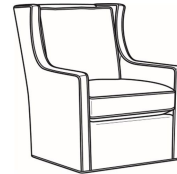

**Chance / L2446-05SW**

|              |                    |
|--------------|--------------------|
| DESCRIPTION: | Swivel Chair (31W) |
| OUTSIDE:     | 31"W x 41"D x 41"H |
| INSIDE:      | 24.5"W x 22.5"D    |
| SEAT:        | 20.5"H             |
| ARM:         | 25"H               |
| BACK RAIL:   | 41"H               |
| COM:         | Plain: 134 sq ft   |
| WEIGHT:      | 70 lbs             |

**L** = available in leather

**Standard Features:**

Box Border Back

May be shown with optional features

**CHANCE**

|                        |                   |
|------------------------|-------------------|
| Standard Seat Cushion: | Comfort Down Seat |
| Standard Back Pillow:  | Comfort Down Back |

Also available:

Chance / L2446-07  
Leather Ottoman (28W X 21D)  
Outside: 28W x 21D x 17.5H  
Inside: 0W x 0D

Chance / 2446-07  
Ottoman (28W X 21D)  
Outside: 28W x 21D x 17.5H  
Inside: 0W x 0D

Chance / 2446-05  
Chair (31W)  
Outside: 31W x 41D x 41H  
Inside: 24.5W x 22.5D

Chance / 2446-05SW  
Swivel Chair (31W)  
Outside: 31W x 41D x 41H  
Inside: 24.5W x 22.5D

Chance / L2446-05  
Leather Chair (31W)  
Outside: 31W x 41D x 41H  
Inside: 24.5W x 22.5D