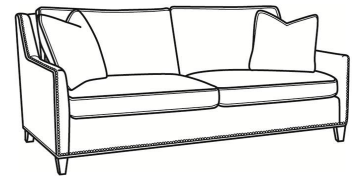

Jeremy / L2460

DESCRIPTION:	Sofa (84.5W)
OUTSIDE:	84.5"W x 41"D x 36"H
INSIDE:	77"W x 22"D
SEAT:	19"H
ARM:	24"H
BACK RAIL:	34.5"H
COM:	Plain: 255 sq ft
WEIGHT:	180 lbs

L = available in leather
SC = available slipcovered

Standard Features:

- Box Border Back
- Standard with medium nail trim
- May be shown with optional features

JEREMY

Standard Seat Cushion: Mayfair Seat
 Standard Back Pillow: Fiber Back

Also available:

Jeremy / 2460
 Sofa (84.5W)
 Outside: 84.5W x 41D x 36H
 Inside: 77W x 22D

Jeremy / 2461
 Long Sofa (94.5W)
 Outside: 94.5W x 41D x 36H
 Inside: 87W x 22D

Jeremy / 2462
 Apt Sofa (76.5W)
 Outside: 76.5W x 41D x 36H
 Inside: 69W x 22D

Jeremy / 2465
 Chair (29.5W)
 Outside: 29.5W x 41D x 36H
 Inside: 22W x 22D

Jeremy / 2460-SC
 Slipcovered Sofa (84.5W)
 Outside: 84.5W x 41D x 36H
 Inside: 77W x 22D

Jeremy / 2461-SC
 Slipcovered Long Sofa (94.5W)
 Outside: 94.5W x 41D x 36H
 Inside: 87W x 22D

Jeremy / 2462-SC
Slipcovered Apt Sofa (76.5W)
Outside: 76.5W x 41D x 36H
Inside: 69W x 22D