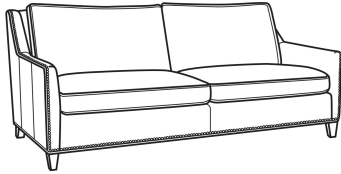

Standard Features:

- Box Border Back
- Standard with medium nail trim
- May be shown with optional features

JEREMY

Standard Seat Cushion: Mayfair Seat
 Standard Back Pillow: Fiber Back

Also available:

Jeremy / 2460
 Sofa (84.5W)
 Outside: 84.5W x 41D x 36H
 Inside: 77W x 22D

Jeremy / 2461
 Long Sofa (94.5W)
 Outside: 94.5W x 41D x 36H
 Inside: 87W x 22D

Jeremy / 2462
 Apt Sofa (76.5W)
 Outside: 76.5W x 41D x 36H
 Inside: 69W x 22D

Jeremy / 2465
 Chair (29.5W)
 Outside: 29.5W x 41D x 36H
 Inside: 22W x 22D

Jeremy / 2460-SC
 Slipcovered Sofa (84.5W)
 Outside: 84.5W x 41D x 36H
 Inside: 77W x 22D

Jeremy / 2461-SC
 Slipcovered Long Sofa (94.5W)
 Outside: 94.5W x 41D x 36H
 Inside: 87W x 22D

Jeremy / 2462-SC
Slipcovered Apt Sofa (76.5W)
Outside: 76.5W x 41D x 36H
Inside: 69W x 22D

Jeremy / 2465-SC
Slipcovered Chair (29.5W)
Outside: 29.5W x 41D x 36H
Inside: 22W x 22D

Jeremy / L2461
Leather Long Sofa (94.5W)
Outside: 94.5W x 41D x 36H
Inside: 87W x 22D

Jeremy / L2462
Leather Apt Sofa (76.5W)
Outside: 76.5W x 41D x 36H
Inside: 69W x 22D