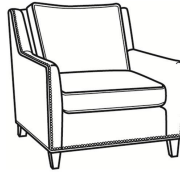

Standard Features:

- Box Border Back
- Standard with medium nail trim
- May be shown with optional features

JEREMY

Standard Seat Cushion: Mayfair Seat
 Standard Back Pillow: Fiber Back

Also available:

Jeremy / 2460
 Sofa (84.5W)
 Outside: 84.5W x 41D x 36H
 Inside: 77W x 22D

Jeremy / 2461
 Long Sofa (94.5W)
 Outside: 94.5W x 41D x 36H
 Inside: 87W x 22D

Jeremy / 2462
 Apt Sofa (76.5W)
 Outside: 76.5W x 41D x 36H
 Inside: 69W x 22D

Jeremy / 2465
 Chair (29.5W)
 Outside: 29.5W x 41D x 36H
 Inside: 22W x 22D

Jeremy / 2460-SC
 Slipcovered Sofa (84.5W)
 Outside: 84.5W x 41D x 36H
 Inside: 77W x 22D

Jeremy / 2461-SC
 Slipcovered Long Sofa (94.5W)
 Outside: 94.5W x 41D x 36H
 Inside: 87W x 22D

Jeremy / 2462-SC
Slipcovered Apt Sofa (76.5W)
Outside: 76.5W x 41D x 36H
Inside: 69W x 22D

Jeremy / 2465-SC
Slipcovered Chair (29.5W)
Outside: 29.5W x 41D x 36H
Inside: 22W x 22D

Jeremy / L2461
Leather Long Sofa (94.5W)
Outside: 94.5W x 41D x 36H
Inside: 87W x 22D

Jeremy / L2462
Leather Apt Sofa (76.5W)
Outside: 76.5W x 41D x 36H
Inside: 69W x 22D