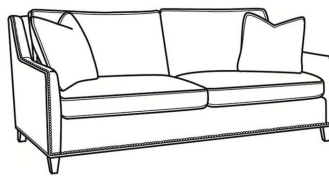

Jeremy / L2460

DESCRIPTION:	Sofa (84.5W)
OUTSIDE:	84.5"W x 41"D x 36"H
INSIDE:	77"W x 22"D
SEAT:	19"H
ARM:	24"H
BACK RAIL:	34.5"H
COM:	Plain: 255 sq ft
WEIGHT:	180 lbs

L = available in leather
SC = available slipcovered

Standard Features:

- Box Border Back
- Standard with medium nail trim
- May be shown with optional features

JEREMY

Standard Seat Cushion: Mayfair Seat
 Standard Back Pillow: Fiber Back

Also available:

Jeremy / 2460
 Sofa (84.5W)
 Outside: 84.5W x 41D x 36H
 Inside: 77W x 22D

Jeremy / 2461
 Long Sofa (94.5W)
 Outside: 94.5W x 41D x 36H
 Inside: 87W x 22D

Jeremy / 2462
 Apt Sofa (76.5W)
 Outside: 76.5W x 41D x 36H
 Inside: 69W x 22D

Jeremy / 2465
 Chair (29.5W)
 Outside: 29.5W x 41D x 36H
 Inside: 22W x 22D

Jeremy / 2460-SC
 Slipcovered Sofa (84.5W)
 Outside: 84.5W x 41D x 36H
 Inside: 77W x 22D

Jeremy / 2461-SC
 Slipcovered Long Sofa (94.5W)
 Outside: 94.5W x 41D x 36H
 Inside: 87W x 22D

Jeremy / 2462-SC
Slipcovered Apt Sofa (76.5W)
Outside: 76.5W x 41D x 36H
Inside: 69W x 22D