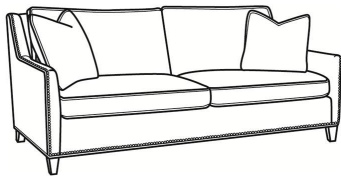

Jeremy / L2460

DESCRIPTION:	Sofa (84.5W)
OUTSIDE:	84.5"W x 41"D x 36"H
INSIDE:	77"W x 22"D
SEAT:	19"H
ARM:	24"H
BACK RAIL:	34.5"H
COM:	Plain: 255 sq ft
WEIGHT:	180 lbs

L = available in leather
SC = available slipcovered

Standard Features:

- Box Border Back
- Standard with medium nail trim
- May be shown with optional features

JEREMY

Standard Seat Cushion: Mayfair Seat
 Standard Back Pillow: Fiber Back

Also available:

Jeremy / 2460
 Sofa (84.5W)
 Outside: 84.5W x 41D x 36H
 Inside: 77W x 22D

Jeremy / 2461
 Long Sofa (94.5W)
 Outside: 94.5W x 41D x 36H
 Inside: 87W x 22D

Jeremy / 2462
 Apt Sofa (76.5W)
 Outside: 76.5W x 41D x 36H
 Inside: 69W x 22D

Jeremy / 2465
 Chair (29.5W)
 Outside: 29.5W x 41D x 36H
 Inside: 22W x 22D

Jeremy / 2460-SC
 Slipcovered Sofa (84.5W)
 Outside: 84.5W x 41D x 36H
 Inside: 77W x 22D

Jeremy / 2461-SC
 Slipcovered Long Sofa (94.5W)
 Outside: 94.5W x 41D x 36H
 Inside: 87W x 22D

Jeremy / 2462-SC
Slipcovered Apt Sofa (76.5W)
Outside: 76.5W x 41D x 36H
Inside: 69W x 22D