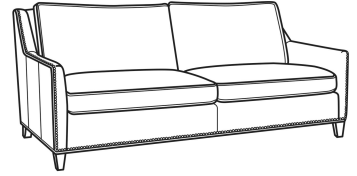

Standard Features:

- Box Border Back
- Standard with medium nail trim
- May be shown with optional features

JEREMY

Standard Seat Cushion: Mayfair Seat
 Standard Back Pillow: Fiber Back

Also available:

Jeremy / 2460
 Sofa (84.5W)
 Outside: 84.5W x 41D x 36H
 Inside: 77W x 22D

Jeremy / 2461
 Long Sofa (94.5W)
 Outside: 94.5W x 41D x 36H
 Inside: 87W x 22D

Jeremy / 2462
 Apt Sofa (76.5W)
 Outside: 76.5W x 41D x 36H
 Inside: 69W x 22D

Jeremy / 2465
 Chair (29.5W)
 Outside: 29.5W x 41D x 36H
 Inside: 22W x 22D

Jeremy / 2460-SC
 Slipcovered Sofa (84.5W)
 Outside: 84.5W x 41D x 36H
 Inside: 77W x 22D

Jeremy / 2461-SC
 Slipcovered Long Sofa (94.5W)
 Outside: 94.5W x 41D x 36H
 Inside: 87W x 22D

Jeremy / 2462-SC
Slipcovered Apt Sofa (76.5W)
Outside: 76.5W x 41D x 36H
Inside: 69W x 22D

Jeremy / 2465-SC
Slipcovered Chair (29.5W)
Outside: 29.5W x 41D x 36H
Inside: 22W x 22D

Jeremy / L2461
Leather Long Sofa (94.5W)
Outside: 94.5W x 41D x 36H
Inside: 87W x 22D

Jeremy / L2462
Leather Apt Sofa (76.5W)
Outside: 76.5W x 41D x 36H
Inside: 69W x 22D