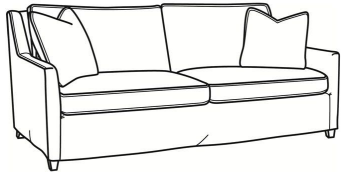

Jeremy / L2460

DESCRIPTION:	Sofa (84.5W)
OUTSIDE:	84.5"W x 41"D x 36"H
INSIDE:	77"W x 22"D
SEAT:	19"H
ARM:	24"H
BACK RAIL:	34.5"H
COM:	Plain: 255 sq ft
WEIGHT:	180 lbs

L = available in leather
SC = available slipcovered

Standard Features:

- Box Border Back
- Standard with medium nail trim
- May be shown with optional features

JEREMY

Standard Seat Cushion: Mayfair Seat
 Standard Back Pillow: Fiber Back

Also available:

Jeremy / 2460
 Sofa (84.5W)
 Outside: 84.5W x 41D x 36H
 Inside: 77W x 22D

Jeremy / 2461
 Long Sofa (94.5W)
 Outside: 94.5W x 41D x 36H
 Inside: 87W x 22D

Jeremy / 2462
 Apt Sofa (76.5W)
 Outside: 76.5W x 41D x 36H
 Inside: 69W x 22D

Jeremy / 2465
 Chair (29.5W)
 Outside: 29.5W x 41D x 36H
 Inside: 22W x 22D

Jeremy / 2460-SC
 Slipcovered Sofa (84.5W)
 Outside: 84.5W x 41D x 36H
 Inside: 77W x 22D

Jeremy / 2461-SC
 Slipcovered Long Sofa (94.5W)
 Outside: 94.5W x 41D x 36H
 Inside: 87W x 22D

Jeremy / 2462-SC
Slipcovered Apt Sofa (76.5W)
Outside: 76.5W x 41D x 36H
Inside: 69W x 22D