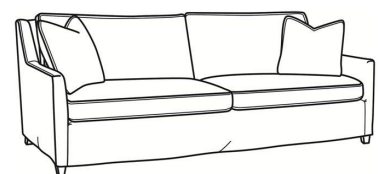

Jeremy / L2460

DESCRIPTION:	Sofa (84.5W)
OUTSIDE:	84.5"W x 41"D x 36"H
INSIDE:	77"W x 22"D
SEAT:	19"H
ARM:	24"H
BACK RAIL:	34.5"H
COM:	Plain: 255 sq ft
WEIGHT:	180 lbs

L = available in leather
SC = available slipcovered

Standard Features:

- Box Border Back
- Standard with medium nail trim
- May be shown with optional features

JEREMY

Standard Seat Cushion: Mayfair Seat
 Standard Back Pillow: Fiber Back

Also available:

Jeremy / 2460
 Sofa (84.5W)
 Outside: 84.5W x 41D x 36H
 Inside: 77W x 22D

Jeremy / 2461
 Long Sofa (94.5W)
 Outside: 94.5W x 41D x 36H
 Inside: 87W x 22D

Jeremy / 2462
 Apt Sofa (76.5W)
 Outside: 76.5W x 41D x 36H
 Inside: 69W x 22D

Jeremy / 2465
 Chair (29.5W)
 Outside: 29.5W x 41D x 36H
 Inside: 22W x 22D

Jeremy / 2460-SC
 Slipcovered Sofa (84.5W)
 Outside: 84.5W x 41D x 36H
 Inside: 77W x 22D

Jeremy / 2461-SC
 Slipcovered Long Sofa (94.5W)
 Outside: 94.5W x 41D x 36H
 Inside: 87W x 22D

Jeremy / 2462-SC
Slipcovered Apt Sofa (76.5W)
Outside: 76.5W x 41D x 36H
Inside: 69W x 22D