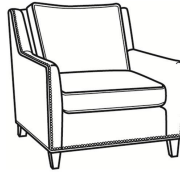

Standard Features:
 Box Border Back
 Standard with medium nail trim
 May be shown with optional features

JEREMY
 Standard Seat Cushion: Mayfair Seat
 Standard Back Pillow: Fiber Back

Also available:

Jeremy / 2460
 Sofa (84.5W)
 Outside: 84.5W x 41D x 36H
 Inside: 77W x 22D

Jeremy / 2461
 Long Sofa (94.5W)
 Outside: 94.5W x 41D x 36H
 Inside: 87W x 22D

Jeremy / 2462
 Apt Sofa (76.5W)
 Outside: 76.5W x 41D x 36H
 Inside: 69W x 22D

Jeremy / 2465
 Chair (29.5W)
 Outside: 29.5W x 41D x 36H
 Inside: 22W x 22D

Jeremy / 2460-SC
 Slipcovered Sofa (84.5W)
 Outside: 84.5W x 41D x 36H
 Inside: 77W x 22D

Jeremy / 2461-SC
 Slipcovered Long Sofa (94.5W)
 Outside: 94.5W x 41D x 36H
 Inside: 87W x 22D

Jeremy / 2462-SC
Slipcovered Apt Sofa (76.5W)
Outside: 76.5W x 41D x 36H
Inside: 69W x 22D

Jeremy / 2465-SC
Slipcovered Chair (29.5W)
Outside: 29.5W x 41D x 36H
Inside: 22W x 22D

Jeremy / L2460
Leather Sofa (84.5W)
Outside: 84.5W x 41D x 36H
Inside: 77W x 22D

Jeremy / L2462
Leather Apt Sofa (76.5W)
Outside: 76.5W x 41D x 36H
Inside: 69W x 22D