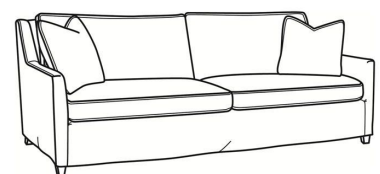

Standard Features:
 Box Border Back
 Standard with medium nail trim
 May be shown with optional features

JEREMY
 Standard Seat Cushion: Mayfair Seat
 Standard Back Pillow: Fiber Back

Also available:

Jeremy / 2460
 Sofa (84.5W)
 Outside: 84.5W x 41D x 36H
 Inside: 77W x 22D

Jeremy / 2461
 Long Sofa (94.5W)
 Outside: 94.5W x 41D x 36H
 Inside: 87W x 22D

Jeremy / 2462
 Apt Sofa (76.5W)
 Outside: 76.5W x 41D x 36H
 Inside: 69W x 22D

Jeremy / 2465
 Chair (29.5W)
 Outside: 29.5W x 41D x 36H
 Inside: 22W x 22D

Jeremy / 2460-SC
 Slipcovered Sofa (84.5W)
 Outside: 84.5W x 41D x 36H
 Inside: 77W x 22D

Jeremy / 2461-SC
 Slipcovered Long Sofa (94.5W)
 Outside: 94.5W x 41D x 36H
 Inside: 87W x 22D

Jeremy / 2462-SC
Slipcovered Apt Sofa (76.5W)
Outside: 76.5W x 41D x 36H
Inside: 69W x 22D