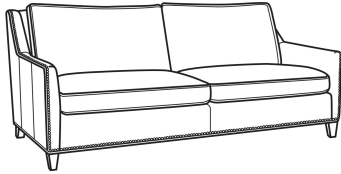

Standard Features:
 Box Border Back
 Standard with medium nail trim
 May be shown with optional features

JEREMY
 Standard Seat Cushion: Mayfair Seat
 Standard Back Pillow: Fiber Back

Also available:

Jeremy / 2460
 Sofa (84.5W)
 Outside: 84.5W x 41D x 36H
 Inside: 77W x 22D

Jeremy / 2461
 Long Sofa (94.5W)
 Outside: 94.5W x 41D x 36H
 Inside: 87W x 22D

Jeremy / 2462
 Apt Sofa (76.5W)
 Outside: 76.5W x 41D x 36H
 Inside: 69W x 22D

Jeremy / 2465
 Chair (29.5W)
 Outside: 29.5W x 41D x 36H
 Inside: 22W x 22D

Jeremy / 2460-SC
 Slipcovered Sofa (84.5W)
 Outside: 84.5W x 41D x 36H
 Inside: 77W x 22D

Jeremy / 2461-SC
 Slipcovered Long Sofa (94.5W)
 Outside: 94.5W x 41D x 36H
 Inside: 87W x 22D

Jeremy / 2462-SC
Slipcovered Apt Sofa (76.5W)
Outside: 76.5W x 41D x 36H
Inside: 69W x 22D

Jeremy / 2465-SC
Slipcovered Chair (29.5W)
Outside: 29.5W x 41D x 36H
Inside: 22W x 22D

Jeremy / L2460
Leather Sofa (84.5W)
Outside: 84.5W x 41D x 36H
Inside: 77W x 22D

Jeremy / L2462
Leather Apt Sofa (76.5W)
Outside: 76.5W x 41D x 36H
Inside: 69W x 22D