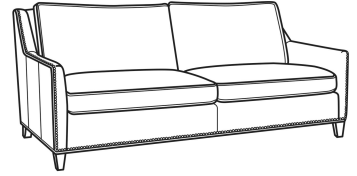

Standard Features:
 Box Border Back
 Standard with medium nail trim
 May be shown with optional features

JEREMY
 Standard Seat Cushion: Mayfair Seat
 Standard Back Pillow: Fiber Back

Also available:

Jeremy / 2460
 Sofa (84.5W)
 Outside: 84.5W x 41D x 36H
 Inside: 77W x 22D

Jeremy / 2461
 Long Sofa (94.5W)
 Outside: 94.5W x 41D x 36H
 Inside: 87W x 22D

Jeremy / 2462
 Apt Sofa (76.5W)
 Outside: 76.5W x 41D x 36H
 Inside: 69W x 22D

Jeremy / 2465
 Chair (29.5W)
 Outside: 29.5W x 41D x 36H
 Inside: 22W x 22D

Jeremy / 2460-SC
 Slipcovered Sofa (84.5W)
 Outside: 84.5W x 41D x 36H
 Inside: 77W x 22D

Jeremy / 2461-SC
 Slipcovered Long Sofa (94.5W)
 Outside: 94.5W x 41D x 36H
 Inside: 87W x 22D

Jeremy / 2462-SC
Slipcovered Apt Sofa (76.5W)
Outside: 76.5W x 41D x 36H
Inside: 69W x 22D

Jeremy / 2465-SC
Slipcovered Chair (29.5W)
Outside: 29.5W x 41D x 36H
Inside: 22W x 22D

Jeremy / L2460
Leather Sofa (84.5W)
Outside: 84.5W x 41D x 36H
Inside: 77W x 22D

Jeremy / L2462
Leather Apt Sofa (76.5W)
Outside: 76.5W x 41D x 36H
Inside: 69W x 22D