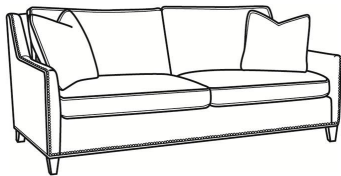

Jeremy / L2461

DESCRIPTION:	Long Sofa (94.5W)
OUTSIDE:	94.5"W x 41"D x 36"H
INSIDE:	87"W x 22"D
SEAT:	19"H
ARM:	24"H
BACK RAIL:	34.5"H
COM:	Plain: 258 sq ft
WEIGHT:	180 lbs

L = available in leather
SC = available slipcovered

Standard Features:
 Box Border Back
 Standard with medium nail trim
 May be shown with optional features

JEREMY
 Standard Seat Cushion: Mayfair Seat
 Standard Back Pillow: Fiber Back

Also available:

Jeremy / 2460
 Sofa (84.5W)
 Outside: 84.5W x 41D x 36H
 Inside: 77W x 22D

Jeremy / 2461
 Long Sofa (94.5W)
 Outside: 94.5W x 41D x 36H
 Inside: 87W x 22D

Jeremy / 2462
 Apt Sofa (76.5W)
 Outside: 76.5W x 41D x 36H
 Inside: 69W x 22D

Jeremy / 2465
 Chair (29.5W)
 Outside: 29.5W x 41D x 36H
 Inside: 22W x 22D

Jeremy / 2460-SC
 Slipcovered Sofa (84.5W)
 Outside: 84.5W x 41D x 36H
 Inside: 77W x 22D

Jeremy / 2461-SC
 Slipcovered Long Sofa (94.5W)
 Outside: 94.5W x 41D x 36H
 Inside: 87W x 22D

Jeremy / 2462-SC
Slipcovered Apt Sofa (76.5W)
Outside: 76.5W x 41D x 36H
Inside: 69W x 22D