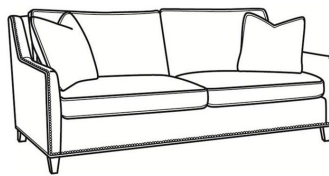

Jeremy / L2461

DESCRIPTION:	Long Sofa (94.5W)
OUTSIDE:	94.5"W x 41"D x 36"H
INSIDE:	87"W x 22"D
SEAT:	19"H
ARM:	24"H
BACK RAIL:	34.5"H
COM:	Plain: 258 sq ft
WEIGHT:	180 lbs

L = available in leather
SC = available slipcovered

Standard Features:
 Box Border Back
 Standard with medium nail trim
 May be shown with optional features

JEREMY
 Standard Seat Cushion: Mayfair Seat
 Standard Back Pillow: Fiber Back

Also available:

Jeremy / 2460
 Sofa (84.5W)
 Outside: 84.5W x 41D x 36H
 Inside: 77W x 22D

Jeremy / 2461
 Long Sofa (94.5W)
 Outside: 94.5W x 41D x 36H
 Inside: 87W x 22D

Jeremy / 2462
 Apt Sofa (76.5W)
 Outside: 76.5W x 41D x 36H
 Inside: 69W x 22D

Jeremy / 2465
 Chair (29.5W)
 Outside: 29.5W x 41D x 36H
 Inside: 22W x 22D

Jeremy / 2460-SC
 Slipcovered Sofa (84.5W)
 Outside: 84.5W x 41D x 36H
 Inside: 77W x 22D

Jeremy / 2461-SC
 Slipcovered Long Sofa (94.5W)
 Outside: 94.5W x 41D x 36H
 Inside: 87W x 22D

Jeremy / 2462-SC
Slipcovered Apt Sofa (76.5W)
Outside: 76.5W x 41D x 36H
Inside: 69W x 22D