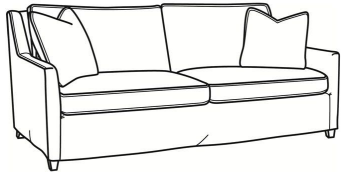

Jeremy / L2461

DESCRIPTION:	Long Sofa (94.5W)
OUTSIDE:	94.5"W x 41"D x 36"H
INSIDE:	87"W x 22"D
SEAT:	19"H
ARM:	24"H
BACK RAIL:	34.5"H
COM:	Plain: 258 sq ft
WEIGHT:	180 lbs

L = available in leather
SC = available slipcovered

Standard Features:
 Box Border Back
 Standard with medium nail trim
 May be shown with optional features

JEREMY
 Standard Seat Cushion: Mayfair Seat
 Standard Back Pillow: Fiber Back

Also available:

Jeremy / 2460
 Sofa (84.5W)
 Outside: 84.5W x 41D x 36H
 Inside: 77W x 22D

Jeremy / 2461
 Long Sofa (94.5W)
 Outside: 94.5W x 41D x 36H
 Inside: 87W x 22D

Jeremy / 2462
 Apt Sofa (76.5W)
 Outside: 76.5W x 41D x 36H
 Inside: 69W x 22D

Jeremy / 2465
 Chair (29.5W)
 Outside: 29.5W x 41D x 36H
 Inside: 22W x 22D

Jeremy / 2460-SC
 Slipcovered Sofa (84.5W)
 Outside: 84.5W x 41D x 36H
 Inside: 77W x 22D

Jeremy / 2461-SC
 Slipcovered Long Sofa (94.5W)
 Outside: 94.5W x 41D x 36H
 Inside: 87W x 22D

Jeremy / 2462-SC
Slipcovered Apt Sofa (76.5W)
Outside: 76.5W x 41D x 36H
Inside: 69W x 22D