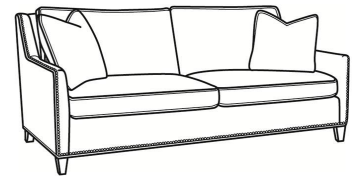

Jeremy / L2461

DESCRIPTION:	Long Sofa (94.5W)
OUTSIDE:	94.5"W x 41"D x 36"H
INSIDE:	87"W x 22"D
SEAT:	19"H
ARM:	24"H
BACK RAIL:	34.5"H
COM:	Plain: 258 sq ft
WEIGHT:	180 lbs

L = available in leather
SC = available slipcovered

Standard Features:
 Box Border Back
 Standard with medium nail trim
 May be shown with optional features

JEREMY
 Standard Seat Cushion: Mayfair Seat
 Standard Back Pillow: Fiber Back

Also available:

Jeremy / 2460
 Sofa (84.5W)
 Outside: 84.5W x 41D x 36H
 Inside: 77W x 22D

Jeremy / 2461
 Long Sofa (94.5W)
 Outside: 94.5W x 41D x 36H
 Inside: 87W x 22D

Jeremy / 2462
 Apt Sofa (76.5W)
 Outside: 76.5W x 41D x 36H
 Inside: 69W x 22D

Jeremy / 2465
 Chair (29.5W)
 Outside: 29.5W x 41D x 36H
 Inside: 22W x 22D

Jeremy / 2460-SC
 Slipcovered Sofa (84.5W)
 Outside: 84.5W x 41D x 36H
 Inside: 77W x 22D

Jeremy / 2461-SC
 Slipcovered Long Sofa (94.5W)
 Outside: 94.5W x 41D x 36H
 Inside: 87W x 22D

Jeremy / 2462-SC
Slipcovered Apt Sofa (76.5W)
Outside: 76.5W x 41D x 36H
Inside: 69W x 22D