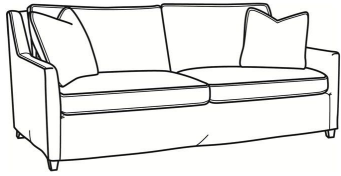

**Jeremy / L2462**

DESCRIPTION:	Apt Sofa (76.5W)
OUTSIDE:	76.5"W x 41"D x 36"H
INSIDE:	69"W x 22"D
SEAT:	19"H
ARM:	24"H
BACK RAIL:	34.5"H
COM:	Plain: 242 sq ft
WEIGHT:	170 lbs

**L** = available in leather  
**SC** = available slipcovered

**Standard Features:**

- Box Border Back
- Standard with medium nail trim
- May be shown with optional features

**JEREMY**

Standard Seat Cushion: Mayfair Seat  
 Standard Back Pillow: Fiber Back

Also available:

Jeremy / 2460  
 Sofa (84.5W)  
 Outside: 84.5W x 41D x 36H  
 Inside: 77W x 22D

Jeremy / 2461  
 Long Sofa (94.5W)  
 Outside: 94.5W x 41D x 36H  
 Inside: 87W x 22D

Jeremy / 2462  
 Apt Sofa (76.5W)  
 Outside: 76.5W x 41D x 36H  
 Inside: 69W x 22D

Jeremy / 2465  
 Chair (29.5W)  
 Outside: 29.5W x 41D x 36H  
 Inside: 22W x 22D

Jeremy / 2460-SC  
 Slipcovered Sofa (84.5W)  
 Outside: 84.5W x 41D x 36H  
 Inside: 77W x 22D

Jeremy / 2461-SC  
 Slipcovered Long Sofa (94.5W)  
 Outside: 94.5W x 41D x 36H  
 Inside: 87W x 22D