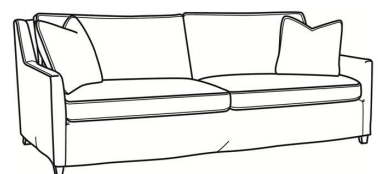

**Jeremy / L2462**

DESCRIPTION:	Apt Sofa (76.5W)
OUTSIDE:	76.5"W x 41"D x 36"H
INSIDE:	69"W x 22"D
SEAT:	19"H
ARM:	24"H
BACK RAIL:	34.5"H
COM:	Plain: 242 sq ft
WEIGHT:	170 lbs

**L** = available in leather  
**SC** = available slipcovered

**Standard Features:**

- Box Border Back
- Standard with medium nail trim
- May be shown with optional features

**JEREMY**

Standard Seat Cushion: Mayfair Seat  
 Standard Back Pillow: Fiber Back

Also available:

Jeremy / 2460  
 Sofa (84.5W)  
 Outside: 84.5W x 41D x 36H  
 Inside: 77W x 22D

Jeremy / 2461  
 Long Sofa (94.5W)  
 Outside: 94.5W x 41D x 36H  
 Inside: 87W x 22D

Jeremy / 2462  
 Apt Sofa (76.5W)  
 Outside: 76.5W x 41D x 36H  
 Inside: 69W x 22D

Jeremy / 2465  
 Chair (29.5W)  
 Outside: 29.5W x 41D x 36H  
 Inside: 22W x 22D

Jeremy / 2460-SC  
 Slipcovered Sofa (84.5W)  
 Outside: 84.5W x 41D x 36H  
 Inside: 77W x 22D

Jeremy / 2461-SC  
 Slipcovered Long Sofa (94.5W)  
 Outside: 94.5W x 41D x 36H  
 Inside: 87W x 22D