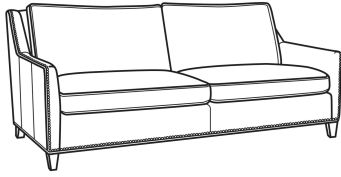

**Jeremy / L2462**

DESCRIPTION:	Apt Sofa (76.5W)
OUTSIDE:	76.5"W x 41"D x 36"H
INSIDE:	69"W x 22"D
SEAT:	19"H
ARM:	24"H
BACK RAIL:	34.5"H
COM:	Plain: 242 sq ft
WEIGHT:	170 lbs

**L** = available in leather  
**SC** = available slipcovered

Jeremy / 2460  
 Sofa (84.5W)  
 Outside: 84.5W x 41D x 36H  
 Inside: 77W x 22D

Jeremy / 2461  
 Long Sofa (94.5W)  
 Outside: 94.5W x 41D x 36H  
 Inside: 87W x 22D

Jeremy / 2462  
 Apt Sofa (76.5W)  
 Outside: 76.5W x 41D x 36H  
 Inside: 69W x 22D

Jeremy / 2465  
 Chair (29.5W)  
 Outside: 29.5W x 41D x 36H  
 Inside: 22W x 22D

Jeremy / 2460-SC  
 Slipcovered Sofa (84.5W)  
 Outside: 84.5W x 41D x 36H  
 Inside: 77W x 22D

Jeremy / 2461-SC  
 Slipcovered Long Sofa (94.5W)  
 Outside: 94.5W x 41D x 36H  
 Inside: 87W x 22D

Jeremy / 2462-SC  
Slipcovered Apt Sofa (76.5W)  
Outside: 76.5W x 41D x 36H  
Inside: 69W x 22D

Jeremy / 2465-SC  
Slipcovered Chair (29.5W)  
Outside: 29.5W x 41D x 36H  
Inside: 22W x 22D

Jeremy / L2460  
Leather Sofa (84.5W)  
Outside: 84.5W x 41D x 36H  
Inside: 77W x 22D