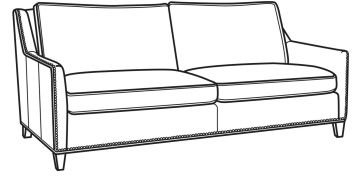

**Jeremy / L2462**

DESCRIPTION:	Apt Sofa (76.5W)
OUTSIDE:	76.5"W x 41"D x 36"H
INSIDE:	69"W x 22"D
SEAT:	19"H
ARM:	24"H
BACK RAIL:	34.5"H
COM:	Plain: 242 sq ft
WEIGHT:	170 lbs

**L** = available in leather  
**SC** = available slipcovered

Jeremy / 2460  
 Sofa (84.5W)  
 Outside: 84.5W x 41D x 36H  
 Inside: 77W x 22D

Jeremy / 2461  
 Long Sofa (94.5W)  
 Outside: 94.5W x 41D x 36H  
 Inside: 87W x 22D

Jeremy / 2462  
 Apt Sofa (76.5W)  
 Outside: 76.5W x 41D x 36H  
 Inside: 69W x 22D

Jeremy / 2465  
 Chair (29.5W)  
 Outside: 29.5W x 41D x 36H  
 Inside: 22W x 22D

Jeremy / 2460-SC  
 Slipcovered Sofa (84.5W)  
 Outside: 84.5W x 41D x 36H  
 Inside: 77W x 22D

Jeremy / 2461-SC  
 Slipcovered Long Sofa (94.5W)  
 Outside: 94.5W x 41D x 36H  
 Inside: 87W x 22D

Jeremy / 2462-SC  
Slipcovered Apt Sofa (76.5W)  
Outside: 76.5W x 41D x 36H  
Inside: 69W x 22D

Jeremy / 2465-SC  
Slipcovered Chair (29.5W)  
Outside: 29.5W x 41D x 36H  
Inside: 22W x 22D

Jeremy / L2460  
Leather Sofa (84.5W)  
Outside: 84.5W x 41D x 36H  
Inside: 77W x 22D