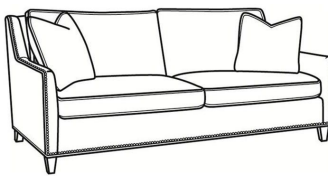

**Jeremy / L2462**

DESCRIPTION:	Apt Sofa (76.5W)
OUTSIDE:	76.5"W x 41"D x 36"H
INSIDE:	69"W x 22"D
SEAT:	19"H
ARM:	24"H
BACK RAIL:	34.5"H
COM:	Plain: 242 sq ft
WEIGHT:	170 lbs

**L** = available in leather  
**SC** = available slipcovered

**Standard Features:**

- Box Border Back
- Standard with medium nail trim
- May be shown with optional features

**JEREMY**

Standard Seat Cushion: Mayfair Seat  
 Standard Back Pillow: Fiber Back

Also available:

Jeremy / 2460  
 Sofa (84.5W)  
 Outside: 84.5W x 41D x 36H  
 Inside: 77W x 22D

Jeremy / 2461  
 Long Sofa (94.5W)  
 Outside: 94.5W x 41D x 36H  
 Inside: 87W x 22D

Jeremy / 2462  
 Apt Sofa (76.5W)  
 Outside: 76.5W x 41D x 36H  
 Inside: 69W x 22D

Jeremy / 2465  
 Chair (29.5W)  
 Outside: 29.5W x 41D x 36H  
 Inside: 22W x 22D

Jeremy / 2460-SC  
 Slipcovered Sofa (84.5W)  
 Outside: 84.5W x 41D x 36H  
 Inside: 77W x 22D

Jeremy / 2461-SC  
 Slipcovered Long Sofa (94.5W)  
 Outside: 94.5W x 41D x 36H  
 Inside: 87W x 22D