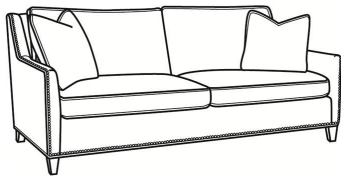

**Jeremy / L2462**

DESCRIPTION:	Apt Sofa (76.5W)
OUTSIDE:	76.5"W x 41"D x 36"H
INSIDE:	69"W x 22"D
SEAT:	19"H
ARM:	24"H
BACK RAIL:	34.5"H
COM:	Plain: 242 sq ft
WEIGHT:	170 lbs

**L** = available in leather  
**SC** = available slipcovered

**Standard Features:**

- Box Border Back
- Standard with medium nail trim
- May be shown with optional features

**JEREMY**

Standard Seat Cushion: Mayfair Seat  
 Standard Back Pillow: Fiber Back

Also available:

Jeremy / 2460  
 Sofa (84.5W)  
 Outside: 84.5W x 41D x 36H  
 Inside: 77W x 22D

Jeremy / 2461  
 Long Sofa (94.5W)  
 Outside: 94.5W x 41D x 36H  
 Inside: 87W x 22D

Jeremy / 2462  
 Apt Sofa (76.5W)  
 Outside: 76.5W x 41D x 36H  
 Inside: 69W x 22D

Jeremy / 2465  
 Chair (29.5W)  
 Outside: 29.5W x 41D x 36H  
 Inside: 22W x 22D

Jeremy / 2460-SC  
 Slipcovered Sofa (84.5W)  
 Outside: 84.5W x 41D x 36H  
 Inside: 77W x 22D

Jeremy / 2461-SC  
 Slipcovered Long Sofa (94.5W)  
 Outside: 94.5W x 41D x 36H  
 Inside: 87W x 22D