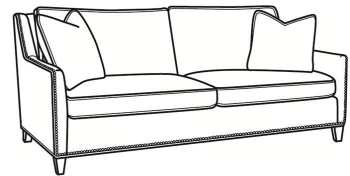

**Jeremy / L2462**

DESCRIPTION:	Apt Sofa (76.5W)
OUTSIDE:	76.5"W x 41"D x 36"H
INSIDE:	69"W x 22"D
SEAT:	19"H
ARM:	24"H
BACK RAIL:	34.5"H
COM:	Plain: 242 sq ft
WEIGHT:	170 lbs

**L** = available in leather  
**SC** = available slipcovered

**Standard Features:**

- Box Border Back
- Standard with medium nail trim
- May be shown with optional features

**JEREMY**

Standard Seat Cushion: Mayfair Seat  
 Standard Back Pillow: Fiber Back

Also available:

Jeremy / 2460  
 Sofa (84.5W)  
 Outside: 84.5W x 41D x 36H  
 Inside: 77W x 22D

Jeremy / 2461  
 Long Sofa (94.5W)  
 Outside: 94.5W x 41D x 36H  
 Inside: 87W x 22D

Jeremy / 2462  
 Apt Sofa (76.5W)  
 Outside: 76.5W x 41D x 36H  
 Inside: 69W x 22D

Jeremy / 2465  
 Chair (29.5W)  
 Outside: 29.5W x 41D x 36H  
 Inside: 22W x 22D

Jeremy / 2460-SC  
 Slipcovered Sofa (84.5W)  
 Outside: 84.5W x 41D x 36H  
 Inside: 77W x 22D

Jeremy / 2461-SC  
 Slipcovered Long Sofa (94.5W)  
 Outside: 94.5W x 41D x 36H  
 Inside: 87W x 22D