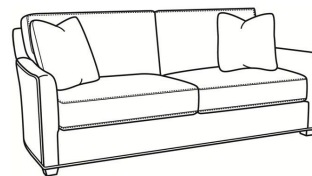

**Murphey / L2772-20**

DESCRIPTION:	Sofa (82.5W)
OUTSIDE:	82.5"W x 39.5"D x 34"H
INSIDE:	72.5"W x 21"D
SEAT:	19"H
ARM:	24.5"H
BACK RAIL:	31"H
COM:	Plain: 208 sq ft
WEIGHT:	165 lbs

**L** = available in leather  
**SC** = available slipcovered

**Standard Features:**

- Box Border Back
- French Seamed
- May be shown with optional features

**MURPHEY**

Standard Seat Cushion: Mayfair Seat  
 Standard Back Pillow: Fiber Back

Also available:

Murphey / 2772-05  
 Chair (30W)  
 Outside: 30W x 39.5D x 34H  
 Inside: 20.5W x 21D

Murphey / 2772-05SW  
 Swivel Chair (30W)  
 Outside: 30W x 39.5D x 34H  
 Inside: 20.5W x 21D

Murphey / 2772-20  
 Sofa (82.5W)  
 Outside: 82.5W x 39.5D x 34H  
 Inside: 72.5W x 21D

Murphey / 2772-21  
 Long Sofa (92.5W)  
 Outside: 92.5W x 39.5D x 34H  
 Inside: 84.5W x 21D

Murphey / 2772-05SC  
 Slipcovered Chair (30W)  
 Outside: 30W x 39.5D x 34H  
 Inside: 20.5W x 21D

Murphey / 2772-05SWSC  
 Slipcovered Swivel Chair (30W)  
 Outside: 30W x 39.5D x 34H  
 Inside: 20.5W x 21D