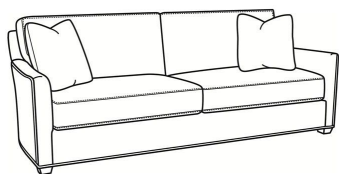

**Murphey / L2772-20**

DESCRIPTION:	Sofa (82.5W)
OUTSIDE:	82.5"W x 39.5"D x 34"H
INSIDE:	72.5"W x 21"D
SEAT:	19"H
ARM:	24.5"H
BACK RAIL:	31"H
COM:	Plain: 208 sq ft
WEIGHT:	165 lbs

**L** = available in leather  
**SC** = available slipcovered

**Standard Features:**

- Box Border Back
- French Seamed
- May be shown with optional features

**MURPHEY**

Standard Seat Cushion: Mayfair Seat  
 Standard Back Pillow: Fiber Back

Also available:

Murphey / 2772-05  
 Chair (30W)  
 Outside: 30W x 39.5D x 34H  
 Inside: 20.5W x 21D

Murphey / 2772-05SW  
 Swivel Chair (30W)  
 Outside: 30W x 39.5D x 34H  
 Inside: 20.5W x 21D

Murphey / 2772-20  
 Sofa (82.5W)  
 Outside: 82.5W x 39.5D x 34H  
 Inside: 72.5W x 21D

Murphey / 2772-21  
 Long Sofa (92.5W)  
 Outside: 92.5W x 39.5D x 34H  
 Inside: 84.5W x 21D

Murphey / 2772-05SC  
 Slipcovered Chair (30W)  
 Outside: 30W x 39.5D x 34H  
 Inside: 20.5W x 21D

Murphey / 2772-05SWSC  
 Slipcovered Swivel Chair (30W)  
 Outside: 30W x 39.5D x 34H  
 Inside: 20.5W x 21D