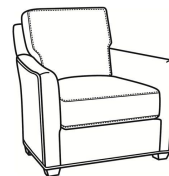

**Standard Features:**

- Box Border Back
- French Seamed
- May be shown with optional features

**MURPHEY**

Standard Seat Cushion: Mayfair Seat  
 Standard Back Pillow: Fiber Back

Also available:

Murphey / 2772-05  
 Chair (30W)  
 Outside: 30W x 39.5D x 34H  
 Inside: 20.5W x 21D

Murphey / 2772-05SW  
 Swivel Chair (30W)  
 Outside: 30W x 39.5D x 34H  
 Inside: 20.5W x 21D

Murphey / 2772-20  
 Sofa (82.5W)  
 Outside: 82.5W x 39.5D x 34H  
 Inside: 72.5W x 21D

Murphey / 2772-21  
 Long Sofa (92.5W)  
 Outside: 92.5W x 39.5D x 34H  
 Inside: 84.5W x 21D

Murphey / 2772-05SC  
 Slipcovered Chair (30W)  
 Outside: 30W x 39.5D x 34H  
 Inside: 20.5W x 21D

Murphey / 2772-05SWSC  
 Slipcovered Swivel Chair (30W)  
 Outside: 30W x 39.5D x 34H  
 Inside: 20.5W x 21D

Murphey / 2772-20SC  
Slipcovered Sofa (82.5W)  
Outside: 82.5W x 39.5D x 34H  
Inside: 72.5W x 21D

Murphey / 2772-21SC  
Slipcovered Long Sofa (92.5W)  
Outside: 92.5W x 39.5D x 34H  
Inside: 84.5W x 21D