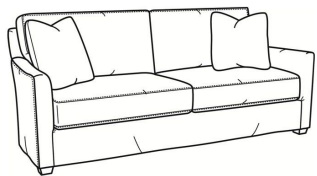

**Murphey / L2772-20**

DESCRIPTION:	Sofa (82.5W)
OUTSIDE:	82.5"W x 39.5"D x 34"H
INSIDE:	72.5"W x 21"D
SEAT:	19"H
ARM:	24.5"H
BACK RAIL:	31"H
COM:	Plain: 208 sq ft
WEIGHT:	165 lbs

**L** = available in leather  
**SC** = available slipcovered

**Standard Features:**

- Box Border Back
- French Seamed
- May be shown with optional features

**MURPHEY**

Standard Seat Cushion: Mayfair Seat  
 Standard Back Pillow: Fiber Back

Also available:

Murphey / 2772-05  
 Chair (30W)  
 Outside: 30W x 39.5D x 34H  
 Inside: 20.5W x 21D

Murphey / 2772-05SW  
 Swivel Chair (30W)  
 Outside: 30W x 39.5D x 34H  
 Inside: 20.5W x 21D

Murphey / 2772-20  
 Sofa (82.5W)  
 Outside: 82.5W x 39.5D x 34H  
 Inside: 72.5W x 21D

Murphey / 2772-21  
 Long Sofa (92.5W)  
 Outside: 92.5W x 39.5D x 34H  
 Inside: 84.5W x 21D

Murphey / 2772-05SC  
 Slipcovered Chair (30W)  
 Outside: 30W x 39.5D x 34H  
 Inside: 20.5W x 21D

Murphey / 2772-05SWSC  
 Slipcovered Swivel Chair (30W)  
 Outside: 30W x 39.5D x 34H  
 Inside: 20.5W x 21D