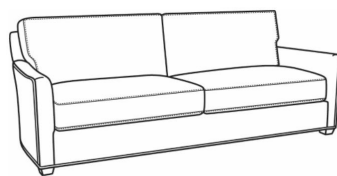

**Standard Features:**

- Box Border Back
- French Seamed
- May be shown with optional features

**MURPHEY**

Standard Seat Cushion: Mayfair Seat  
 Standard Back Pillow: Fiber Back

Also available:

Murphey / 2772-05  
 Chair (30W)  
 Outside: 30W x 39.5D x 34H  
 Inside: 20.5W x 21D

Murphey / 2772-05SC  
 Slipcovered Chair (30W)  
 Outside: 30W x 39.5D x 34H  
 Inside: 20.5W x 21D

Murphey / 2772-05SWSC  
 Slipcovered Swivel Chair (30W)  
 Outside: 30W x 39.5D x 34H  
 Inside: 20.5W x 21D

Murphey / 2772-20SC  
Slipcovered Sofa (82.5W)  
Outside: 82.5W x 39.5D x 34H  
Inside: 72.5W x 21D

Murphey / 2772-21SC  
Slipcovered Long Sofa (92.5W)  
Outside: 92.5W x 39.5D x 34H  
Inside: 84.5W x 21D

Murphey / L2772-05  
Leather Chair (30W)  
Outside: 30W x 39.5D x 34H  
Inside: 20.5W x 21D

Murphey / L2772-05SW  
Leather Swivel Chair (30W)  
Outside: 30W x 39.5D x 34H  
Inside: 20.5W x 21D

Murphey / L2772-21  
Leather Long Sofa (92.5W)  
Outside: 92.5W x 39.5D x 34H  
Inside: 84.5W x 21D