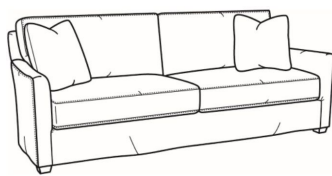

Murphey / 2772-21SC
Slipcovered Long Sofa (92.5W)
Outside: 92.5W x 39.5D x 34H
Inside: 84.5W x 21D