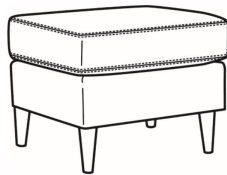

Remy / L2820-05

DESCRIPTION:	Chair (30W)
OUTSIDE:	30"W x 36"D x 37.5"H
INSIDE:	24.5"W x 22"D
SEAT:	21"H
ARM:	24.5"H
BACK RAIL:	34.5"H
COM:	Plain: 90 sq ft
WEIGHT:	50 lbs

Standard Features:

- Box Border Back
- Saddle-Stitched
- May be shown with optional features

Standard Seat Cushion:	REMY Hallmark Seat
Standard Back Pillow:	Fiber Back

Also available:

Remy / L2820-07
Leather Ottoman (27.5W X 19.5D)
Outside: 27.5W x 19.5D x 17.5H
Inside: 0W x 0D

Remy / 2820-07
Ottoman (27.5W X 19.5D)
Outside: 27.5W x 19.5D x 17.5H
Inside: 0W x 0D

Remy / 2820-05
Chair (30W)
Outside: 30W x 36D x 37.5H
Inside: 24.5W x 22D