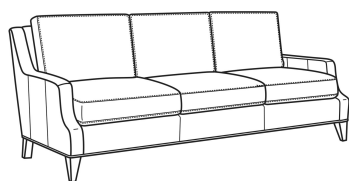

Austin / L3770-00

DESCRIPTION:	Sofa (87W)
OUTSIDE:	87"W x 39"D x 35"H
INSIDE:	79"W x 22.5"D
SEAT:	20.5"H
ARM:	23"H
BACK RAIL:	34"H
COM:	Plain: 208 sq ft
WEIGHT:	170 lbs

L = available in leather

Standard Features:

Box Border Back

French Seamed

May be shown with optional features

AUSTIN

Standard Seat Cushion: Comfort Down Seat
 Standard Back Pillow: Comfort Down Back

Also available:

Austin / 3770-00
 Sofa (87W)
 Outside: 87W x 39D x 35H
 Inside: 79W x 22.5D

Austin / 3770-02
 Apt Sofa (78W)
 Outside: 78W x 39D x 35H
 Inside: 70W x 22.5D

Austin / 3770-05
 Chair (30W)
 Outside: 30W x 39D x 35H
 Inside: 22W x 22.5D

Austin / L3770-02
 Leather Apt Sofa (78W)
 Outside: 78W x 39D x 35H
 Inside: 70W x 22.5D

Austin / L3770-05
 Leather Chair (30W)
 Outside: 30W x 39D x 35H
 Inside: 22W x 22.5D