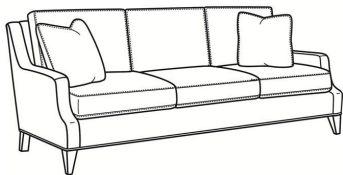

Austin / L3770-02

DESCRIPTION:	Apt Sofa (78W)
OUTSIDE:	78"W x 39"D x 35"H
INSIDE:	70"W x 22.5"D
SEAT:	20.5"H
ARM:	23"H
BACK RAIL:	34"H
COM:	Plain: 202 sq ft
WEIGHT:	165 lbs

L = available in leather

Standard Features:

Box Border Back

French Seamed

May be shown with optional features

AUSTIN

Standard Seat Cushion: Comfort Down Seat

Standard Back Pillow: Comfort Down Back

Also available:

Austin / 3770-00
Sofa (87W)
Outside: 87W x 39D x 35H
Inside: 79W x 22.5D

Austin / 3770-02
Apt Sofa (78W)
Outside: 78W x 39D x 35H
Inside: 70W x 22.5D

Austin / 3770-05
Chair (30W)
Outside: 30W x 39D x 35H
Inside: 22W x 22.5D

Austin / L3770-00
Leather Sofa (87W)
Outside: 87W x 39D x 35H
Inside: 79W x 22.5D

Austin / L3770-05
Leather Chair (30W)
Outside: 30W x 39D x 35H
Inside: 22W x 22.5D