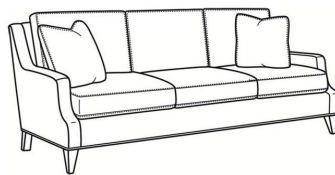

Austin / L3770-02

DESCRIPTION:	Apt Sofa (78W)
OUTSIDE:	78"W x 39"D x 35"H
INSIDE:	70"W x 22.5"D
SEAT:	20.5"H
ARM:	23"H
BACK RAIL:	34"H
COM:	Plain: 202 sq ft
WEIGHT:	165 lbs

L = available in leather

Standard Features:

Box Border Back

French Seamed

May be shown with optional features

AUSTIN

Standard Seat Cushion: Comfort Down Seat

Standard Back Pillow: Comfort Down Back

Also available:

Austin / 3770-00
Sofa (87W)
Outside: 87W x 39D x 35H
Inside: 79W x 22.5D

Austin / 3770-02
Apt Sofa (78W)
Outside: 78W x 39D x 35H
Inside: 70W x 22.5D

Austin / 3770-05
Chair (30W)
Outside: 30W x 39D x 35H
Inside: 22W x 22.5D

Austin / L3770-00
Leather Sofa (87W)
Outside: 87W x 39D x 35H
Inside: 79W x 22.5D

Austin / L3770-05
Leather Chair (30W)
Outside: 30W x 39D x 35H
Inside: 22W x 22.5D