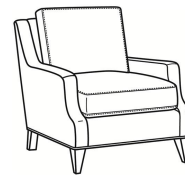

Austin / L3770-02

DESCRIPTION:	Apt Sofa (78W)
OUTSIDE:	78"W x 39"D x 35"H
INSIDE:	70"W x 22.5"D
SEAT:	20.5"H
ARM:	23"H
BACK RAIL:	34"H
COM:	Plain: 202 sq ft
WEIGHT:	165 lbs

L = available in leather

Standard Features:

Box Border Back

French Seamed

May be shown with optional features

AUSTIN

Standard Seat Cushion: Comfort Down Seat

Standard Back Pillow: Comfort Down Back

Also available:

Austin / 3770-00
Sofa (87W)
Outside: 87W x 39D x 35H
Inside: 79W x 22.5D

Austin / 3770-02
Apt Sofa (78W)
Outside: 78W x 39D x 35H
Inside: 70W x 22.5D

Austin / 3770-05
Chair (30W)
Outside: 30W x 39D x 35H
Inside: 22W x 22.5D

Austin / L3770-00
Leather Sofa (87W)
Outside: 87W x 39D x 35H
Inside: 79W x 22.5D

Austin / L3770-05
Leather Chair (30W)
Outside: 30W x 39D x 35H
Inside: 22W x 22.5D