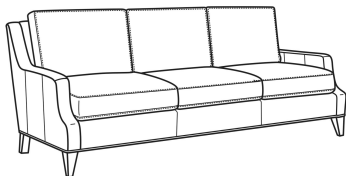

Austin / L3770-02

DESCRIPTION:	Apt Sofa (78W)
OUTSIDE:	78"W x 39"D x 35"H
INSIDE:	70"W x 22.5"D
SEAT:	20.5"H
ARM:	23"H
BACK RAIL:	34"H
COM:	Plain: 202 sq ft
WEIGHT:	165 lbs

L = available in leather

Standard Features:

Box Border Back

French Seamed

May be shown with optional features

AUSTIN

Standard Seat Cushion: Comfort Down Seat

Standard Back Pillow: Comfort Down Back

Also available:

Austin / 3770-00
Sofa (87W)
Outside: 87W x 39D x 35H
Inside: 79W x 22.5D

Austin / 3770-02
Apt Sofa (78W)
Outside: 78W x 39D x 35H
Inside: 70W x 22.5D

Austin / 3770-05
Chair (30W)
Outside: 30W x 39D x 35H
Inside: 22W x 22.5D

Austin / L3770-00
Leather Sofa (87W)
Outside: 87W x 39D x 35H
Inside: 79W x 22.5D

Austin / L3770-05
Leather Chair (30W)
Outside: 30W x 39D x 35H
Inside: 22W x 22.5D