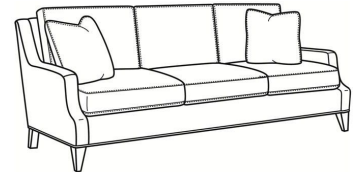

Austin / L3770-05

DESCRIPTION:	Chair (30W)
OUTSIDE:	30"W x 39"D x 35"H
INSIDE:	22"W x 22.5"D
SEAT:	20.5"H
ARM:	23"H
BACK RAIL:	34"H
COM:	Plain: 94 sq ft
WEIGHT:	60 lbs

L = available in leather

Standard Features:

Box Border Back

French Seamed

May be shown with optional features

AUSTIN

Standard Seat Cushion: Comfort Down Seat

Standard Back Pillow: Comfort Down Back

Also available:

Austin / L3770-07
Leather Ottoman (25W X 19D)
Outside: 25W x 19D x 17H
Inside: 0W x 0D

Austin / 3770-07
Ottoman (25W X 19D)
Outside: 25W x 19D x 17H
Inside: 0W x 0D

Austin / 3770-00
Sofa (87W)
Outside: 87W x 39D x 35H
Inside: 79W x 22.5D

Austin / 3770-02
Apt Sofa (78W)
Outside: 78W x 39D x 35H
Inside: 70W x 22.5D

Austin / 3770-05
Chair (30W)
Outside: 30W x 39D x 35H
Inside: 22W x 22.5D

Austin / L3770-00
Leather Sofa (87W)
Outside: 87W x 39D x 35H
Inside: 79W x 22.5D

Austin / L3770-02
Leather Apt Sofa (78W)
Outside: 78W x 39D x 35H
Inside: 70W x 22.5D