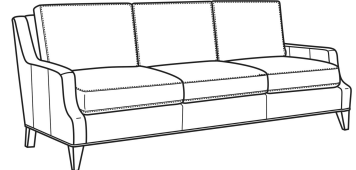

Austin / L3770-05

DESCRIPTION:	Chair (30W)
OUTSIDE:	30"W x 39"D x 35"H
INSIDE:	22"W x 22.5"D
SEAT:	20.5"H
ARM:	23"H
BACK RAIL:	34"H
COM:	Plain: 94 sq ft
WEIGHT:	60 lbs

L = available in leather

Standard Features:

Box Border Back

French Seamed

May be shown with optional features

AUSTIN

Standard Seat Cushion: Comfort Down Seat

Standard Back Pillow: Comfort Down Back

Also available:

Austin / L3770-07
Leather Ottoman (25W X 19D)
Outside: 25W x 19D x 17H
Inside: 0W x 0D

Austin / 3770-07
Ottoman (25W X 19D)
Outside: 25W x 19D x 17H
Inside: 0W x 0D

Austin / 3770-00
Sofa (87W)
Outside: 87W x 39D x 35H
Inside: 79W x 22.5D

Austin / 3770-02
Apt Sofa (78W)
Outside: 78W x 39D x 35H
Inside: 70W x 22.5D

Austin / 3770-05
Chair (30W)
Outside: 30W x 39D x 35H
Inside: 22W x 22.5D

Austin / L3770-00
Leather Sofa (87W)
Outside: 87W x 39D x 35H
Inside: 79W x 22.5D

Austin / L3770-02
Leather Apt Sofa (78W)
Outside: 78W x 39D x 35H
Inside: 70W x 22.5D