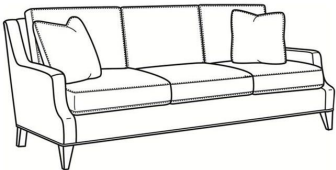

Austin / L3770-05

DESCRIPTION:	Chair (30W)
OUTSIDE:	30"W x 39"D x 35"H
INSIDE:	22"W x 22.5"D
SEAT:	20.5"H
ARM:	23"H
BACK RAIL:	34"H
COM:	Plain: 94 sq ft
WEIGHT:	60 lbs

L = available in leather

Standard Features:

Box Border Back

French Seamed

May be shown with optional features

AUSTIN

Standard Seat Cushion: Comfort Down Seat

Standard Back Pillow: Comfort Down Back

Also available:

Austin / L3770-07
Leather Ottoman (25W X 19D)
Outside: 25W x 19D x 17H
Inside: 0W x 0D

Austin / 3770-07
Ottoman (25W X 19D)
Outside: 25W x 19D x 17H
Inside: 0W x 0D

Austin / 3770-00
Sofa (87W)
Outside: 87W x 39D x 35H
Inside: 79W x 22.5D

Austin / 3770-02
Apt Sofa (78W)
Outside: 78W x 39D x 35H
Inside: 70W x 22.5D

Austin / 3770-05
Chair (30W)
Outside: 30W x 39D x 35H
Inside: 22W x 22.5D

Austin / L3770-00
Leather Sofa (87W)
Outside: 87W x 39D x 35H
Inside: 79W x 22.5D

Austin / L3770-02
Leather Apt Sofa (78W)
Outside: 78W x 39D x 35H
Inside: 70W x 22.5D