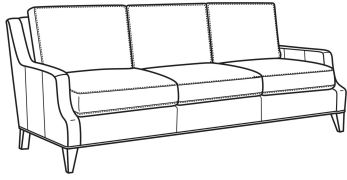

Austin / L3770-05

DESCRIPTION:	Chair (30W)
OUTSIDE:	30"W x 39"D x 35"H
INSIDE:	22"W x 22.5"D
SEAT:	20.5"H
ARM:	23"H
BACK RAIL:	34"H
COM:	Plain: 94 sq ft
WEIGHT:	60 lbs

L = available in leather

Standard Features:

Box Border Back

French Seamed

May be shown with optional features

AUSTIN

Standard Seat Cushion: Comfort Down Seat

Standard Back Pillow: Comfort Down Back

Also available:

Austin / L3770-07
Leather Ottoman (25W X 19D)
Outside: 25W x 19D x 17H
Inside: 0W x 0D

Austin / 3770-07
Ottoman (25W X 19D)
Outside: 25W x 19D x 17H
Inside: 0W x 0D

Austin / 3770-00
Sofa (87W)
Outside: 87W x 39D x 35H
Inside: 79W x 22.5D

Austin / 3770-02
Apt Sofa (78W)
Outside: 78W x 39D x 35H
Inside: 70W x 22.5D

Austin / 3770-05
Chair (30W)
Outside: 30W x 39D x 35H
Inside: 22W x 22.5D

Austin / L3770-00
Leather Sofa (87W)
Outside: 87W x 39D x 35H
Inside: 79W x 22.5D

Austin / L3770-02
Leather Apt Sofa (78W)
Outside: 78W x 39D x 35H
Inside: 70W x 22.5D