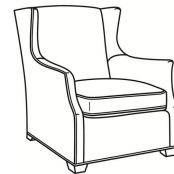

Holman / L4105-05SW

DESCRIPTION:	Swivel Chair (31W)
OUTSIDE:	31"W x 37"D x 38"H
INSIDE:	21.5"W x 21"D
SEAT:	20"H
ARM:	25"H
COM:	Plain: 107 sq ft
WEIGHT:	55 lbs

L = available in leather

Standard Features:

Tight Back

May be shown with optional features

HOLMAN

Standard Seat Cushion: Hallmark Seat

Also available:

Holman / 4105-05
Chair (31W)
Outside: 31W x 37D x 38H
Inside: 21.5W x 21D

Holman / 4105-05SG
Swivel Glider (31W)
Outside: 31W x 37D x 38H
Inside: 21.5W x 21D

Holman / L4105-05
Leather Chair (31W)
Outside: 31W x 37D x 38H
Inside: 21.5W x 21D

Holman / L4105-05SG
Leather Swivel Glider (31W)
Outside: 31W x 37D x 38H
Inside: 21.5W x 21D