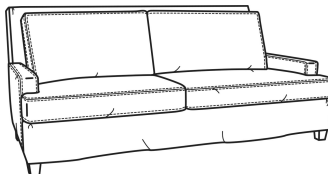

**Breakers / L4444**

DESCRIPTION:	Loveseat (61W)
OUTSIDE:	61"W x 40"D x 38"H
INSIDE:	51"W x 22"D
SEAT:	20"H
ARM:	22"H
COM:	Plain: 186 sq ft
WEIGHT:	115 lbs

**L** = available in leather  
**SC** = available slipcovered

Standard Features:  
 Box Border Back  
 Saddle-Stitched  
 May be shown with optional features

**BREAKERS**  
 Standard Seat Cushion: Mayfair Seat  
 Standard Back Pillow: Fiber Back

Also available:

Breakers / 4440  
 Sofa (86W)  
 Outside: 86W x 40D x 38H  
 Inside: 76W x 22D

Breakers / 4444  
 Loveseat (61W)  
 Outside: 61W x 40D x 38H  
 Inside: 51W x 22D

Breakers / 4445  
 Chair (34W)  
 Outside: 34W x 40D x 38H  
 Inside: 25W x 22D

Breakers / 4440-SC  
 Slipcovered Sofa (86W)  
 Outside: 86W x 40D x 38H  
 Inside: 76W x 22D