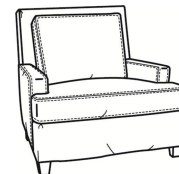

Standard Features:  
 Box Border Back  
 Saddle-Stitched  
 May be shown with optional features

**BREAKERS**  
 Standard Seat Cushion: Mayfair Seat  
 Standard Back Pillow: Fiber Back

Also available:

Breakers / 4440  
 Sofa (86W)  
 Outside: 86W x 40D x 38H  
 Inside: 76W x 22D

Breakers / 4444  
 Loveseat (61W)  
 Outside: 61W x 40D x 38H  
 Inside: 51W x 22D

Breakers / 4445  
 Chair (34W)  
 Outside: 34W x 40D x 38H  
 Inside: 25W x 22D

Breakers / 4440-SC  
 Slipcovered Sofa (86W)  
 Outside: 86W x 40D x 38H  
 Inside: 76W x 22D

Breakers / 4444-SC  
 Slipcovered Loveseat (61W)  
 Outside: 61W x 40D x 38H  
 Inside: 51W x 22D

Breakers / 4445-SC  
 Slipcovered Chair (34W)  
 Outside: 34W x 40D x 38H  
 Inside: 25W x 22D

Breakers / L4440  
Leather Sofa (86W)  
Outside: 86W x 40D x 38H  
Inside: 76W x 22D