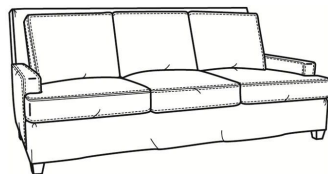

**Breakers / L4444**

DESCRIPTION:	Loveseat (61W)
OUTSIDE:	61"W x 40"D x 38"H
INSIDE:	51"W x 22"D
SEAT:	20"H
ARM:	22"H
COM:	Plain: 186 sq ft
WEIGHT:	115 lbs

**L** = available in leather  
**SC** = available slipcovered

Standard Features:  
 Box Border Back  
 Saddle-Stitched  
 May be shown with optional features

**BREAKERS**  
 Standard Seat Cushion: Mayfair Seat  
 Standard Back Pillow: Fiber Back

Also available:

Breakers / 4440  
 Sofa (86W)  
 Outside: 86W x 40D x 38H  
 Inside: 76W x 22D

Breakers / 4444  
 Loveseat (61W)  
 Outside: 61W x 40D x 38H  
 Inside: 51W x 22D

Breakers / 4445  
 Chair (34W)  
 Outside: 34W x 40D x 38H  
 Inside: 25W x 22D

Breakers / 4440-SC  
 Slipcovered Sofa (86W)  
 Outside: 86W x 40D x 38H  
 Inside: 76W x 22D