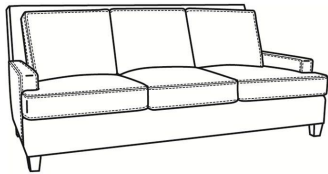

**Breakers / L4444**

DESCRIPTION:	Loveseat (61W)
OUTSIDE:	61"W x 40"D x 38"H
INSIDE:	51"W x 22"D
SEAT:	20"H
ARM:	22"H
COM:	Plain: 186 sq ft
WEIGHT:	115 lbs

**L** = available in leather  
**SC** = available slipcovered

Standard Features:  
 Box Border Back  
 Saddle-Stitched  
 May be shown with optional features

**BREAKERS**  
 Standard Seat Cushion: Mayfair Seat  
 Standard Back Pillow: Fiber Back

Also available:

Breakers / 4440  
 Sofa (86W)  
 Outside: 86W x 40D x 38H  
 Inside: 76W x 22D

Breakers / 4444  
 Loveseat (61W)  
 Outside: 61W x 40D x 38H  
 Inside: 51W x 22D

Breakers / 4445  
 Chair (34W)  
 Outside: 34W x 40D x 38H  
 Inside: 25W x 22D

Breakers / 4440-SC  
 Slipcovered Sofa (86W)  
 Outside: 86W x 40D x 38H  
 Inside: 76W x 22D