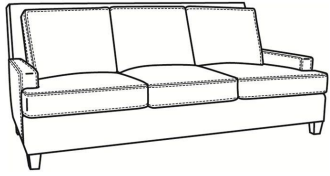

**Breakers / L4444**

DESCRIPTION:	Loveseat (61W)
OUTSIDE:	61"W x 40"D x 38"H
INSIDE:	51"W x 22"D
SEAT:	20"H
ARM:	22"H
COM:	Plain: 186 sq ft
WEIGHT:	115 lbs

**L** = available in leather  
**SC** = available slipcovered

Standard Features:  
 Box Border Back  
 Saddle-Stitched  
 May be shown with optional features

**BREAKERS**  
 Standard Seat Cushion: Mayfair Seat  
 Standard Back Pillow: Fiber Back

Also available:

Breakers / 4440  
 Sofa (86W)  
 Outside: 86W x 40D x 38H  
 Inside: 76W x 22D

Breakers / 4444  
 Loveseat (61W)  
 Outside: 61W x 40D x 38H  
 Inside: 51W x 22D

Breakers / 4445  
 Chair (34W)  
 Outside: 34W x 40D x 38H  
 Inside: 25W x 22D

Breakers / 4440-SC  
 Slipcovered Sofa (86W)  
 Outside: 86W x 40D x 38H  
 Inside: 76W x 22D

Breakers / 4444-SC  
 Slipcovered Loveseat (61W)  
 Outside: 61W x 40D x 38H  
 Inside: 51W x 22D

Breakers / 4445-SC  
 Slipcovered Chair (34W)  
 Outside: 34W x 40D x 38H  
 Inside: 25W x 22D

Breakers / L4440  
Leather Sofa (86W)  
Outside: 86W x 40D x 38H  
Inside: 76W x 22D