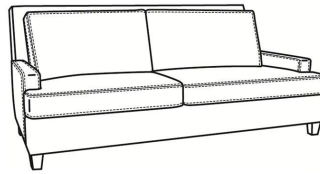

**Breakers / L4444**

DESCRIPTION:	Loveseat (61W)
OUTSIDE:	61"W x 40"D x 38"H
INSIDE:	51"W x 22"D
SEAT:	20"H
ARM:	22"H
COM:	Plain: 186 sq ft
WEIGHT:	115 lbs

**L** = available in leather  
**SC** = available slipcovered

Standard Features:  
 Box Border Back  
 Saddle-Stitched  
 May be shown with optional features

**BREAKERS**  
 Standard Seat Cushion: Mayfair Seat  
 Standard Back Pillow: Fiber Back

Also available:

Breakers / 4440  
 Sofa (86W)  
 Outside: 86W x 40D x 38H  
 Inside: 76W x 22D

Breakers / 4444  
 Loveseat (61W)  
 Outside: 61W x 40D x 38H  
 Inside: 51W x 22D

Breakers / 4445  
 Chair (34W)  
 Outside: 34W x 40D x 38H  
 Inside: 25W x 22D

Breakers / 4440-SC  
 Slipcovered Sofa (86W)  
 Outside: 86W x 40D x 38H  
 Inside: 76W x 22D

Breakers / 4444-SC  
 Slipcovered Loveseat (61W)  
 Outside: 61W x 40D x 38H  
 Inside: 51W x 22D

Breakers / 4445-SC  
 Slipcovered Chair (34W)  
 Outside: 34W x 40D x 38H  
 Inside: 25W x 22D

Breakers / L4440  
Leather Sofa (86W)  
Outside: 86W x 40D x 38H  
Inside: 76W x 22D