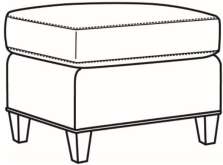

Miranda / L4451-05

DESCRIPTION:	Chair (28.5W)
OUTSIDE:	28.5"W x 34"D x 33"H
INSIDE:	21"W x 21"D
SEAT:	19"H
ARM:	25"H
COM:	Plain: 85 sq ft
WEIGHT:	65 lbs

L = available in leather

Standard Features:

- Tight Back
- French Seamed
- Standard with small nail trim
- May be shown with optional features

MIRANDA

Standard Seat Cushion: Hallmark Seat

Also available:

Miranda / L4451-07
Leather Ottoman (25.5W X 19D)
Outside: 25.5W x 19D x 16.5H
Inside: 0W x 0D

Miranda / 4451-07
Ottoman (25.5W X 19D)
Outside: 25.5W x 19D x 16.5H
Inside: 0W x 0D

Miranda / 4451-05
Chair (28.5W)
Outside: 28.5W x 34D x 33H
Inside: 21W x 21D

Miranda / 4451-05SW
Swivel Chair (28.5W)
Outside: 28.5W x 34D x 33H
Inside: 21W x 21D

Miranda / L4451-05SW
Leather Swivel Chair (28.5W)
Outside: 28.5W x 34D x 33H
Inside: 21W x 21D