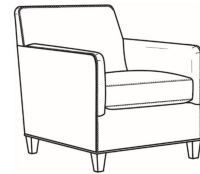

Miranda / L4451-05

DESCRIPTION:	Chair (28.5W)
OUTSIDE:	28.5"W x 34"D x 33"H
INSIDE:	21"W x 21"D
SEAT:	19"H
ARM:	25"H
COM:	Plain: 85 sq ft
WEIGHT:	65 lbs

L = available in leather

Standard Features:

- Tight Back
- French Seamed
- Standard with small nail trim
- May be shown with optional features

MIRANDA

Standard Seat Cushion: Hallmark Seat

Also available:

Miranda / L4451-07
Leather Ottoman (25.5W X 19D)
Outside: 25.5W x 19D x 16.5H
Inside: 0W x 0D

Miranda / 4451-07
Ottoman (25.5W X 19D)
Outside: 25.5W x 19D x 16.5H
Inside: 0W x 0D

Miranda / 4451-05
Chair (28.5W)
Outside: 28.5W x 34D x 33H
Inside: 21W x 21D

Miranda / 4451-05SW
Swivel Chair (28.5W)
Outside: 28.5W x 34D x 33H
Inside: 21W x 21D

Miranda / L4451-05SW
Leather Swivel Chair (28.5W)
Outside: 28.5W x 34D x 33H
Inside: 21W x 21D