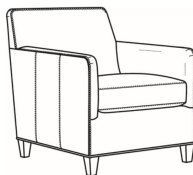

Miranda / L4451-05SW

DESCRIPTION:	Swivel Chair (28.5W)
OUTSIDE:	28.5"W x 34"D x 33"H
INSIDE:	21"W x 21"D
SEAT:	19"H
ARM:	25"H
COM:	Plain: 88 sq ft
WEIGHT:	65 lbs

L = available in leather

Standard Features:

- Tight Back
- French Seamed
- Standard with small nail trim
- May be shown with optional features

MIRANDA

Standard Seat Cushion: Hallmark Seat

Also available:

Miranda / L4451-07
Leather Ottoman (25.5W X 19D)
Outside: 25.5W x 19D x 16.5H
Inside: 0W x 0D

Miranda / 4451-07
Ottoman (25.5W X 19D)
Outside: 25.5W x 19D x 16.5H
Inside: 0W x 0D

Miranda / 4451-05
Chair (28.5W)
Outside: 28.5W x 34D x 33H
Inside: 21W x 21D

Miranda / 4451-05SW
Swivel Chair (28.5W)
Outside: 28.5W x 34D x 33H
Inside: 21W x 21D