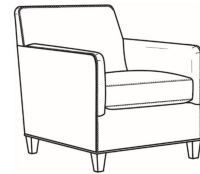

Miranda / L4451-05SW

DESCRIPTION:	Swivel Chair (28.5W)
OUTSIDE:	28.5"W x 34"D x 33"H
INSIDE:	21"W x 21"D
SEAT:	19"H
ARM:	25"H
COM:	Plain: 88 sq ft
WEIGHT:	65 lbs

L = available in leather

Standard Features:

- Tight Back
- French Seamed
- Standard with small nail trim
- May be shown with optional features

MIRANDA

Standard Seat Cushion: Hallmark Seat

Also available:

Miranda / L4451-07
Leather Ottoman (25.5W X 19D)
Outside: 25.5W x 19D x 16.5H
Inside: 0W x 0D

Miranda / 4451-07
Ottoman (25.5W X 19D)
Outside: 25.5W x 19D x 16.5H
Inside: 0W x 0D

Miranda / 4451-05
Chair (28.5W)
Outside: 28.5W x 34D x 33H
Inside: 21W x 21D

Miranda / 4451-05SW
Swivel Chair (28.5W)
Outside: 28.5W x 34D x 33H
Inside: 21W x 21D

Miranda / L4451-05
Leather Chair (28.5W)
Outside: 28.5W x 34D x 33H
Inside: 21W x 21D