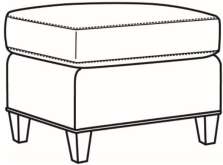

Miranda / L4451-05SW

DESCRIPTION:	Swivel Chair (28.5W)
OUTSIDE:	28.5"W x 34"D x 33"H
INSIDE:	21"W x 21"D
SEAT:	19"H
ARM:	25"H
COM:	Plain: 88 sq ft
WEIGHT:	65 lbs

L = available in leather

Standard Features:

- Tight Back
- French Seamed
- Standard with small nail trim
- May be shown with optional features

MIRANDA

Standard Seat Cushion: Hallmark Seat

Also available:

Miranda / L4451-07
Leather Ottoman (25.5W X 19D)
Outside: 25.5W x 19D x 16.5H
Inside: 0W x 0D

Miranda / 4451-07
Ottoman (25.5W X 19D)
Outside: 25.5W x 19D x 16.5H
Inside: 0W x 0D

Miranda / 4451-05
Chair (28.5W)
Outside: 28.5W x 34D x 33H
Inside: 21W x 21D

Miranda / 4451-05SW
Swivel Chair (28.5W)
Outside: 28.5W x 34D x 33H
Inside: 21W x 21D

Miranda / L4451-05
Leather Chair (28.5W)
Outside: 28.5W x 34D x 33H
Inside: 21W x 21D