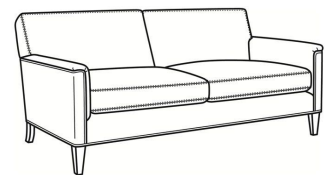

Digby / L5130

DESCRIPTION:	Sofa (83.5W)
OUTSIDE:	83.5"W x 37"D x 34"H
INSIDE:	74"W x 21.5"D
SEAT:	21"H
ARM:	25"H
COM:	Plain: 181 sq ft
WEIGHT:	145 lbs

L = available in leather

Standard Features:

Tight Back

Saddle-Stitched

May be shown with optional features

DIGBY

Standard Seat Cushion:

Hallmark Seat

Standard Back Pillow:

Fiber Back

Also available:

Digby / 5130
Sofa (83.5W)
Outside: 83.5W x 37D x 34H
Inside: 74W x 21.5D

Digby / 5131
Long Sofa (95.5W)
Outside: 95.5W x 37D x 34H
Inside: 86W x 21.5D

Digby / 5132
Apt Sofa (72.5W)
Outside: 72.5W x 37D x 34H
Inside: 63W x 21.5D

Digby / 5134
Loveseat (58.5W)
Outside: 58.5W x 37D x 34H
Inside: 49W x 21.5D

Digby / 5135
Chair (30W)
Outside: 30W x 37D x 34H
Inside: 22W x 21.5D

Digby / 5135-CH
Channel Back Chair (30W)
Outside: 30W x 37D x 34H
Inside: 22W x 21.5D