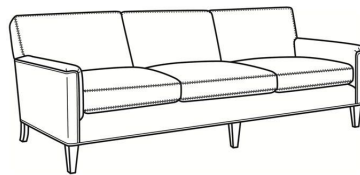

Digby / L5130

DESCRIPTION:	Sofa (83.5W)
OUTSIDE:	83.5"W x 37"D x 34"H
INSIDE:	74"W x 21.5"D
SEAT:	21"H
ARM:	25"H
COM:	Plain: 181 sq ft
WEIGHT:	145 lbs

L = available in leather

Standard Features:

Tight Back

Saddle-Stitched

May be shown with optional features

DIGBY

Standard Seat Cushion:

Hallmark Seat

Standard Back Pillow:

Fiber Back

Also available:

Digby / 5130
Sofa (83.5W)
Outside: 83.5W x 37D x 34H
Inside: 74W x 21.5D

Digby / 5131
Long Sofa (95.5W)
Outside: 95.5W x 37D x 34H
Inside: 86W x 21.5D

Digby / 5132
Apt Sofa (72.5W)
Outside: 72.5W x 37D x 34H
Inside: 63W x 21.5D

Digby / 5134
Loveseat (58.5W)
Outside: 58.5W x 37D x 34H
Inside: 49W x 21.5D

Digby / 5135
Chair (30W)
Outside: 30W x 37D x 34H
Inside: 22W x 21.5D

Digby / 5135-CH
Channel Back Chair (30W)
Outside: 30W x 37D x 34H
Inside: 22W x 21.5D