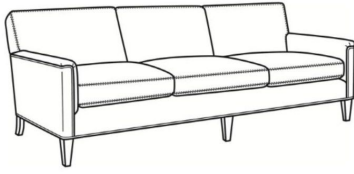

Digby / L5130

DESCRIPTION:	Sofa (83.5W)
OUTSIDE:	83.5"W x 37"D x 34"H
INSIDE:	74"W x 21.5"D
SEAT:	21"H
ARM:	25"H
COM:	Plain: 181 sq ft
WEIGHT:	145 lbs

L = available in leather

Standard Features:

Tight Back

Saddle-Stitched

May be shown with optional features

DIGBY

Standard Seat Cushion:

Hallmark Seat

Standard Back Pillow:

Fiber Back

Also available:

Digby / 5130
Sofa (83.5W)
Outside: 83.5W x 37D x 34H
Inside: 74W x 21.5D

Digby / 5131
Long Sofa (95.5W)
Outside: 95.5W x 37D x 34H
Inside: 86W x 21.5D

Digby / 5132
Apt Sofa (72.5W)
Outside: 72.5W x 37D x 34H
Inside: 63W x 21.5D

Digby / 5134
Loveseat (58.5W)
Outside: 58.5W x 37D x 34H
Inside: 49W x 21.5D

Digby / 5135
Chair (30W)
Outside: 30W x 37D x 34H
Inside: 22W x 21.5D

Digby / 5135-CH
Channel Back Chair (30W)
Outside: 30W x 37D x 34H
Inside: 22W x 21.5D