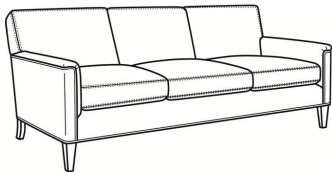

Digby / L5130

DESCRIPTION:	Sofa (83.5W)
OUTSIDE:	83.5"W x 37"D x 34"H
INSIDE:	74"W x 21.5"D
SEAT:	21"H
ARM:	25"H
COM:	Plain: 181 sq ft
WEIGHT:	145 lbs

L = available in leather

Standard Features:

Tight Back

Saddle-Stitched

May be shown with optional features

DIGBY

Standard Seat Cushion:

Hallmark Seat

Standard Back Pillow:

Fiber Back

Also available:

Digby / 5130
Sofa (83.5W)
Outside: 83.5W x 37D x 34H
Inside: 74W x 21.5D

Digby / 5131
Long Sofa (95.5W)
Outside: 95.5W x 37D x 34H
Inside: 86W x 21.5D

Digby / 5132
Apt Sofa (72.5W)
Outside: 72.5W x 37D x 34H
Inside: 63W x 21.5D

Digby / 5134
Loveseat (58.5W)
Outside: 58.5W x 37D x 34H
Inside: 49W x 21.5D

Digby / 5135
Chair (30W)
Outside: 30W x 37D x 34H
Inside: 22W x 21.5D

Digby / 5135-CH
Channel Back Chair (30W)
Outside: 30W x 37D x 34H
Inside: 22W x 21.5D