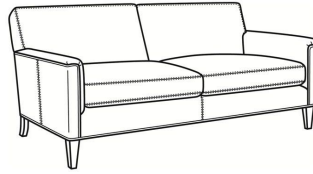

Digby / L5130

DESCRIPTION:	Sofa (83.5W)
OUTSIDE:	83.5"W x 37"D x 34"H
INSIDE:	74"W x 21.5"D
SEAT:	21"H
ARM:	25"H
COM:	Plain: 181 sq ft
WEIGHT:	145 lbs

L = available in leather

Standard Features:

Tight Back

Digby / 5130
Sofa (83.5W)
Outside: 83.5W x 37D x 34H
Inside: 74W x 21.5D

Digby / 5131
Long Sofa (95.5W)
Outside: 95.5W x 37D x 34H
Inside: 86W x 21.5D

Digby / 5132
Apt Sofa (72.5W)
Outside: 72.5W x 37D x 34H
Inside: 63W x 21.5D

Digby / 5134
Loveseat (58.5W)
Outside: 58.5W x 37D x 34H
Inside: 49W x 21.5D

Digby / 5135
Chair (30W)
Outside: 30W x 37D x 34H
Inside: 22W x 21.5D

Digby / 5135-CH
Channel Back Chair (30W)
Outside: 30W x 37D x 34H
Inside: 22W x 21.5D

Digby / L5131
Leather Long Sofa (95.5W)
Outside: 95.5W x 37D x 34H
Inside: 86W x 21.5D

Digby / L5132
Leather Apt Sofa (72.5W)
Outside: 72.5W x 37D x 34H
Inside: 63W x 21.5D

Digby / L5134
Leather Loveseat (58.5W)
Outside: 58.5W x 37D x 34H
Inside: 49W x 21.5D