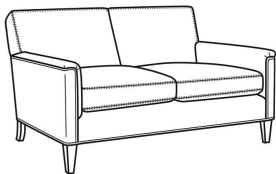

Digby / L5130

DESCRIPTION:	Sofa (83.5W)
OUTSIDE:	83.5"W x 37"D x 34"H
INSIDE:	74"W x 21.5"D
SEAT:	21"H
ARM:	25"H
COM:	Plain: 181 sq ft
WEIGHT:	145 lbs

L = available in leather

Standard Features:

Tight Back

Saddle-Stitched

May be shown with optional features

DIGBY

Standard Seat Cushion:

Hallmark Seat

Standard Back Pillow:

Fiber Back

Also available:

Digby / 5130
Sofa (83.5W)
Outside: 83.5W x 37D x 34H
Inside: 74W x 21.5D

Digby / 5131
Long Sofa (95.5W)
Outside: 95.5W x 37D x 34H
Inside: 86W x 21.5D

Digby / 5132
Apt Sofa (72.5W)
Outside: 72.5W x 37D x 34H
Inside: 63W x 21.5D

Digby / 5134
Loveseat (58.5W)
Outside: 58.5W x 37D x 34H
Inside: 49W x 21.5D

Digby / 5135
Chair (30W)
Outside: 30W x 37D x 34H
Inside: 22W x 21.5D

Digby / 5135-CH
Channel Back Chair (30W)
Outside: 30W x 37D x 34H
Inside: 22W x 21.5D