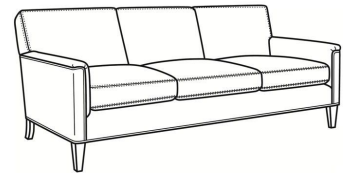

Digby / L5135

DESCRIPTION:	Chair (30W)
OUTSIDE:	30"W x 37"D x 34"H
INSIDE:	22"W x 21.5"D
SEAT:	21"H
ARM:	25"H
COM:	Plain: 84 sq ft
WEIGHT:	65 lbs

L = available in leather

Standard Features:

Tight Back

Saddle-Stitched

May be shown with optional features

DIGBY

Standard Seat Cushion: Hallmark Seat

Also available:

Digby / L5137
Leather Ottoman (27W X 21D)
Outside: 27W x 21D x 17.5H
Inside: 0W x 0D

Digby / 5137
Ottoman (27W X 21D)
Outside: 27W x 21D x 17.5H
Inside: 0W x 0D

Digby / 5130
Sofa (83.5W)
Outside: 83.5W x 37D x 34H
Inside: 74W x 21.5D

Digby / 5131
Long Sofa (95.5W)
Outside: 95.5W x 37D x 34H
Inside: 86W x 21.5D

Digby / 5132
Apt Sofa (72.5W)
Outside: 72.5W x 37D x 34H
Inside: 63W x 21.5D

Digby / 5134
Loveseat (58.5W)
Outside: 58.5W x 37D x 34H
Inside: 49W x 21.5D

Digby / 5135
Chair (30W)
Outside: 30W x 37D x 34H
Inside: 22W x 21.5D

Digby / 5135-CH
Channel Back Chair (30W)
Outside: 30W x 37D x 34H
Inside: 22W x 21.5D