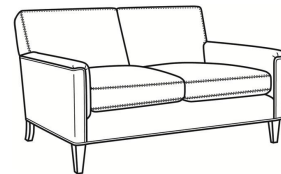

Digby / L5135

DESCRIPTION:	Chair (30W)
OUTSIDE:	30"W x 37"D x 34"H
INSIDE:	22"W x 21.5"D
SEAT:	21"H
ARM:	25"H
COM:	Plain: 84 sq ft
WEIGHT:	65 lbs

L = available in leather

Standard Features:

Tight Back

Saddle-Stitched

May be shown with optional features

DIGBY

Standard Seat Cushion: Hallmark Seat

Also available:

Digby / L5137
Leather Ottoman (27W X 21D)
Outside: 27W x 21D x 17.5H
Inside: 0W x 0D

Digby / 5137
Ottoman (27W X 21D)
Outside: 27W x 21D x 17.5H
Inside: 0W x 0D

Digby / 5130
Sofa (83.5W)
Outside: 83.5W x 37D x 34H
Inside: 74W x 21.5D

Digby / 5131
Long Sofa (95.5W)
Outside: 95.5W x 37D x 34H
Inside: 86W x 21.5D

Digby / 5132
Apt Sofa (72.5W)
Outside: 72.5W x 37D x 34H
Inside: 63W x 21.5D

Digby / 5134
Loveseat (58.5W)
Outside: 58.5W x 37D x 34H
Inside: 49W x 21.5D

Digby / 5135
Chair (30W)
Outside: 30W x 37D x 34H
Inside: 22W x 21.5D

Digby / 5135-CH
Channel Back Chair (30W)
Outside: 30W x 37D x 34H
Inside: 22W x 21.5D