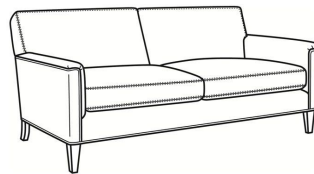

Digby / L5135

DESCRIPTION:	Chair (30W)
OUTSIDE:	30"W x 37"D x 34"H
INSIDE:	22"W x 21.5"D
SEAT:	21"H
ARM:	25"H
COM:	Plain: 84 sq ft
WEIGHT:	65 lbs

L = available in leather

Standard Features:

Tight Back

Saddle-Stitched

May be shown with optional features

DIGBY

Standard Seat Cushion: Hallmark Seat

Also available:

Digby / L5137
Leather Ottoman (27W X 21D)
Outside: 27W x 21D x 17.5H
Inside: 0W x 0D

Digby / 5137
Ottoman (27W X 21D)
Outside: 27W x 21D x 17.5H
Inside: 0W x 0D

Digby / 5130
Sofa (83.5W)
Outside: 83.5W x 37D x 34H
Inside: 74W x 21.5D

Digby / 5131
Long Sofa (95.5W)
Outside: 95.5W x 37D x 34H
Inside: 86W x 21.5D

Digby / 5132
Apt Sofa (72.5W)
Outside: 72.5W x 37D x 34H
Inside: 63W x 21.5D

Digby / 5134
Loveseat (58.5W)
Outside: 58.5W x 37D x 34H
Inside: 49W x 21.5D

Digby / 5135
Chair (30W)
Outside: 30W x 37D x 34H
Inside: 22W x 21.5D

Digby / 5135-CH
Channel Back Chair (30W)
Outside: 30W x 37D x 34H
Inside: 22W x 21.5D