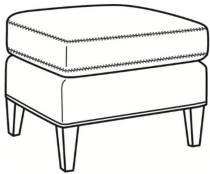

Digby / L5135

DESCRIPTION:	Chair (30W)
OUTSIDE:	30"W x 37"D x 34"H
INSIDE:	22"W x 21.5"D
SEAT:	21"H
ARM:	25"H
COM:	Plain: 84 sq ft
WEIGHT:	65 lbs

L = available in leather

Standard Features:

Tight Back

Saddle-Stitched

May be shown with optional features

DIGBY

Standard Seat Cushion: Hallmark Seat

Also available:

Digby / L5137
Leather Ottoman (27W X 21D)
Outside: 27W x 21D x 17.5H
Inside: 0W x 0D

Digby / 5137
Ottoman (27W X 21D)
Outside: 27W x 21D x 17.5H
Inside: 0W x 0D

Digby / 5130
Sofa (83.5W)
Outside: 83.5W x 37D x 34H
Inside: 74W x 21.5D

Digby / 5131
Long Sofa (95.5W)
Outside: 95.5W x 37D x 34H
Inside: 86W x 21.5D

Digby / 5132
Apt Sofa (72.5W)
Outside: 72.5W x 37D x 34H
Inside: 63W x 21.5D

Digby / 5134
Loveseat (58.5W)
Outside: 58.5W x 37D x 34H
Inside: 49W x 21.5D

Digby / 5135
Chair (30W)
Outside: 30W x 37D x 34H
Inside: 22W x 21.5D

Digby / 5135-CH
Channel Back Chair (30W)
Outside: 30W x 37D x 34H
Inside: 22W x 21.5D