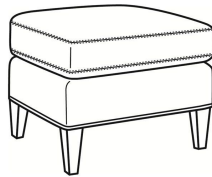

Digby / L5135

DESCRIPTION:	Chair (30W)
OUTSIDE:	30"W x 37"D x 34"H
INSIDE:	22"W x 21.5"D
SEAT:	21"H
ARM:	25"H
COM:	Plain: 84 sq ft
WEIGHT:	65 lbs

L = available in leather

Standard Features:

Tight Back

Saddle-Stitched

May be shown with optional features

DIGBY

Standard Seat Cushion: Hallmark Seat

Also available:

Digby / L5137
Leather Ottoman (27W X 21D)
Outside: 27W x 21D x 17.5H
Inside: 0W x 0D

Digby / 5137
Ottoman (27W X 21D)
Outside: 27W x 21D x 17.5H
Inside: 0W x 0D

Digby / 5130
Sofa (83.5W)
Outside: 83.5W x 37D x 34H
Inside: 74W x 21.5D

Digby / 5131
Long Sofa (95.5W)
Outside: 95.5W x 37D x 34H
Inside: 86W x 21.5D

Digby / 5132
Apt Sofa (72.5W)
Outside: 72.5W x 37D x 34H
Inside: 63W x 21.5D

Digby / 5134
Loveseat (58.5W)
Outside: 58.5W x 37D x 34H
Inside: 49W x 21.5D

Digby / 5135
Chair (30W)
Outside: 30W x 37D x 34H
Inside: 22W x 21.5D

Digby / 5135-CH
Channel Back Chair (30W)
Outside: 30W x 37D x 34H
Inside: 22W x 21.5D