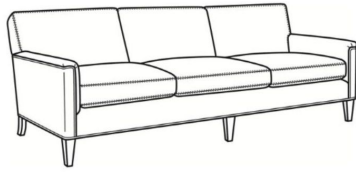

Digby / L5131
Leather Long Sofa (95.5W)
Outside: 95.5W x 37D x 34H
Inside: 86W x 21.5D