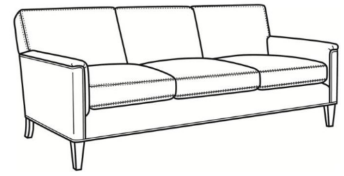

Digby / L5135

DESCRIPTION:	Chair (30W)
OUTSIDE:	30"W x 37"D x 34"H
INSIDE:	22"W x 21.5"D
SEAT:	21"H
ARM:	25"H
COM:	Plain: 84 sq ft
WEIGHT:	65 lbs

L = available in leather

Standard Features:

Tight Back

Saddle-Stitched

May be shown with optional features

DIGBY

Standard Seat Cushion: Hallmark Seat

Also available:

Digby / L5137
Leather Ottoman (27W X 21D)
Outside: 27W x 21D x 17.5H
Inside: 0W x 0D

Digby / 5137
Ottoman (27W X 21D)
Outside: 27W x 21D x 17.5H
Inside: 0W x 0D

Digby / 5130
Sofa (83.5W)
Outside: 83.5W x 37D x 34H
Inside: 74W x 21.5D

Digby / 5131
Long Sofa (95.5W)
Outside: 95.5W x 37D x 34H
Inside: 86W x 21.5D

Digby / 5132
Apt Sofa (72.5W)
Outside: 72.5W x 37D x 34H
Inside: 63W x 21.5D

Digby / 5134
Loveseat (58.5W)
Outside: 58.5W x 37D x 34H
Inside: 49W x 21.5D

Digby / 5135
Chair (30W)
Outside: 30W x 37D x 34H
Inside: 22W x 21.5D

Digby / 5135-CH
Channel Back Chair (30W)
Outside: 30W x 37D x 34H
Inside: 22W x 21.5D