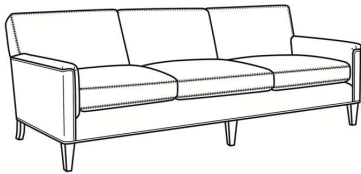

Digby / L5135

DESCRIPTION:	Chair (30W)
OUTSIDE:	30"W x 37"D x 34"H
INSIDE:	22"W x 21.5"D
SEAT:	21"H
ARM:	25"H
COM:	Plain: 84 sq ft
WEIGHT:	65 lbs

L = available in leather

Standard Features:

Tight Back

Saddle-Stitched

May be shown with optional features

DIGBY

Standard Seat Cushion: Hallmark Seat

Also available:

Digby / L5137
Leather Ottoman (27W X 21D)
Outside: 27W x 21D x 17.5H
Inside: 0W x 0D

Digby / 5137
Ottoman (27W X 21D)
Outside: 27W x 21D x 17.5H
Inside: 0W x 0D

Digby / 5130
Sofa (83.5W)
Outside: 83.5W x 37D x 34H
Inside: 74W x 21.5D

Digby / 5131
Long Sofa (95.5W)
Outside: 95.5W x 37D x 34H
Inside: 86W x 21.5D

Digby / 5132
Apt Sofa (72.5W)
Outside: 72.5W x 37D x 34H
Inside: 63W x 21.5D

Digby / 5134
Loveseat (58.5W)
Outside: 58.5W x 37D x 34H
Inside: 49W x 21.5D

Digby / 5135
Chair (30W)
Outside: 30W x 37D x 34H
Inside: 22W x 21.5D

Digby / 5135-CH
Channel Back Chair (30W)
Outside: 30W x 37D x 34H
Inside: 22W x 21.5D