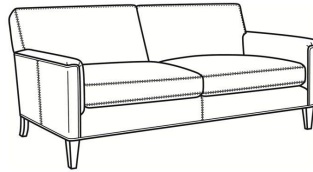

Digby / L5132
Leather Apt Sofa (72.5W)
Outside: 72.5W x 37D x 34H
Inside: 63W x 21.5D