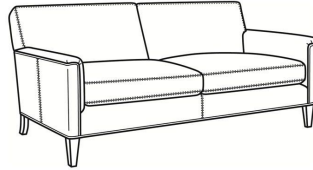

**Digby / L5135-CH**

DESCRIPTION:	Channel Back Chair (30W)
OUTSIDE:	30"W x 37"D x 34"H
INSIDE:	22"W x 21.5"D
SEAT:	21"H
ARM:	25"H
COM:	Plain: 89 sq ft
WEIGHT:	65 lbs

**L** = available in leather

**Standard Features:**

Digby / 5137  
Ottoman (27W X 21D)  
Outside: 27W x 21D x 17.5H  
Inside: 0W x 0D

Digby / 5130  
Sofa (83.5W)  
Outside: 83.5W x 37D x 34H  
Inside: 74W x 21.5D

Digby / 5131  
Long Sofa (95.5W)  
Outside: 95.5W x 37D x 34H  
Inside: 86W x 21.5D

Digby / 5132  
Apt Sofa (72.5W)  
Outside: 72.5W x 37D x 34H  
Inside: 63W x 21.5D

Digby / 5134  
Loveseat (58.5W)  
Outside: 58.5W x 37D x 34H  
Inside: 49W x 21.5D

Digby / 5135  
Chair (30W)  
Outside: 30W x 37D x 34H  
Inside: 22W x 21.5D

Digby / 5135-CH  
Channel Back Chair (30W)  
Outside: 30W x 37D x 34H  
Inside: 22W x 21.5D

Digby / L5130  
Leather Sofa (83.5W)  
Outside: 83.5W x 37D x 34H  
Inside: 74W x 21.5D

Digby / L5131  
Leather Long Sofa (95.5W)  
Outside: 95.5W x 37D x 34H  
Inside: 86W x 21.5D