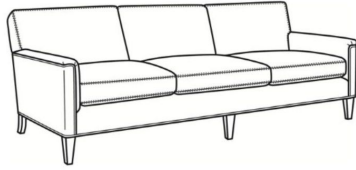

**Digby / L5135-CH**

DESCRIPTION:	Channel Back Chair (30W)
OUTSIDE:	30"W x 37"D x 34"H
INSIDE:	22"W x 21.5"D
SEAT:	21"H
ARM:	25"H
COM:	Plain: 89 sq ft
WEIGHT:	65 lbs

**L** = available in leather

**Standard Features:**

Digby / 5137  
Ottoman (27W X 21D)  
Outside: 27W x 21D x 17.5H  
Inside: 0W x 0D

Digby / 5130  
Sofa (83.5W)  
Outside: 83.5W x 37D x 34H  
Inside: 74W x 21.5D

Digby / 5131  
Long Sofa (95.5W)  
Outside: 95.5W x 37D x 34H  
Inside: 86W x 21.5D

Digby / 5132  
Apt Sofa (72.5W)  
Outside: 72.5W x 37D x 34H  
Inside: 63W x 21.5D

Digby / 5134  
Loveseat (58.5W)  
Outside: 58.5W x 37D x 34H  
Inside: 49W x 21.5D

Digby / 5135  
Chair (30W)  
Outside: 30W x 37D x 34H  
Inside: 22W x 21.5D

Digby / 5135-CH  
Channel Back Chair (30W)  
Outside: 30W x 37D x 34H  
Inside: 22W x 21.5D

Digby / L5130  
Leather Sofa (83.5W)  
Outside: 83.5W x 37D x 34H  
Inside: 74W x 21.5D

Digby / L5131  
Leather Long Sofa (95.5W)  
Outside: 95.5W x 37D x 34H  
Inside: 86W x 21.5D