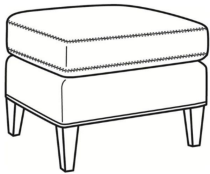

**Digby / L5135-CH**

DESCRIPTION:	Channel Back Chair (30W)
OUTSIDE:	30"W x 37"D x 34"H
INSIDE:	22"W x 21.5"D
SEAT:	21"H
ARM:	25"H
COM:	Plain: 89 sq ft
WEIGHT:	65 lbs

**L** = available in leather

**Standard Features:**

Tight Back

Saddle-Stitched

May be shown with optional features

**DIGBY**

Standard Seat Cushion: Hallmark Seat

Also available:

Digby / L5137  
Leather Ottoman (27W X 21D)  
Outside: 27W x 21D x 17.5H  
Inside: 0W x 0D

Digby / 5137  
Ottoman (27W X 21D)  
Outside: 27W x 21D x 17.5H  
Inside: 0W x 0D

Digby / 5130  
Sofa (83.5W)  
Outside: 83.5W x 37D x 34H  
Inside: 74W x 21.5D

Digby / 5131  
Long Sofa (95.5W)  
Outside: 95.5W x 37D x 34H  
Inside: 86W x 21.5D

Digby / 5132  
Apt Sofa (72.5W)  
Outside: 72.5W x 37D x 34H  
Inside: 63W x 21.5D

Digby / 5134  
Loveseat (58.5W)  
Outside: 58.5W x 37D x 34H  
Inside: 49W x 21.5D

Digby / 5135  
Chair (30W)  
Outside: 30W x 37D x 34H  
Inside: 22W x 21.5D