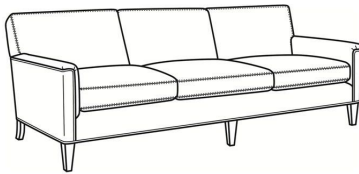

**Digby / L5135-CH**

DESCRIPTION:	Channel Back Chair (30W)
OUTSIDE:	30"W x 37"D x 34"H
INSIDE:	22"W x 21.5"D
SEAT:	21"H
ARM:	25"H
COM:	Plain: 89 sq ft
WEIGHT:	65 lbs

**L** = available in leather

**Standard Features:**

Tight Back

Saddle-Stitched

May be shown with optional features

**DIGBY**

Standard Seat Cushion: Hallmark Seat

Also available:

Digby / L5137  
Leather Ottoman (27W X 21D)  
Outside: 27W x 21D x 17.5H  
Inside: 0W x 0D

Digby / 5137  
Ottoman (27W X 21D)  
Outside: 27W x 21D x 17.5H  
Inside: 0W x 0D

Digby / 5130  
Sofa (83.5W)  
Outside: 83.5W x 37D x 34H  
Inside: 74W x 21.5D

Digby / 5131  
Long Sofa (95.5W)  
Outside: 95.5W x 37D x 34H  
Inside: 86W x 21.5D

Digby / 5132  
Apt Sofa (72.5W)  
Outside: 72.5W x 37D x 34H  
Inside: 63W x 21.5D

Digby / 5134  
Loveseat (58.5W)  
Outside: 58.5W x 37D x 34H  
Inside: 49W x 21.5D

Digby / 5135  
Chair (30W)  
Outside: 30W x 37D x 34H  
Inside: 22W x 21.5D