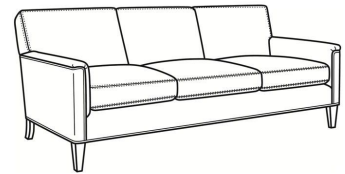

**Digby / L5135-CH**

DESCRIPTION:	Channel Back Chair (30W)
OUTSIDE:	30"W x 37"D x 34"H
INSIDE:	22"W x 21.5"D
SEAT:	21"H
ARM:	25"H
COM:	Plain: 89 sq ft
WEIGHT:	65 lbs

**L** = available in leather

**Standard Features:**

Tight Back

Saddle-Stitched

May be shown with optional features

**DIGBY**

Standard Seat Cushion: Hallmark Seat

Also available:

Digby / L5137  
Leather Ottoman (27W X 21D)  
Outside: 27W x 21D x 17.5H  
Inside: 0W x 0D

Digby / 5137  
Ottoman (27W X 21D)  
Outside: 27W x 21D x 17.5H  
Inside: 0W x 0D

Digby / 5130  
Sofa (83.5W)  
Outside: 83.5W x 37D x 34H  
Inside: 74W x 21.5D

Digby / 5131  
Long Sofa (95.5W)  
Outside: 95.5W x 37D x 34H  
Inside: 86W x 21.5D

Digby / 5132  
Apt Sofa (72.5W)  
Outside: 72.5W x 37D x 34H  
Inside: 63W x 21.5D

Digby / 5134  
Loveseat (58.5W)  
Outside: 58.5W x 37D x 34H  
Inside: 49W x 21.5D

Digby / 5135  
Chair (30W)  
Outside: 30W x 37D x 34H  
Inside: 22W x 21.5D