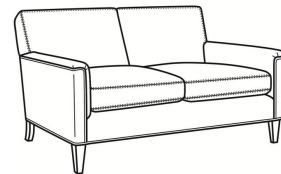

**Digby / L5135-CH**

DESCRIPTION:	Channel Back Chair (30W)
OUTSIDE:	30"W x 37"D x 34"H
INSIDE:	22"W x 21.5"D
SEAT:	21"H
ARM:	25"H
COM:	Plain: 89 sq ft
WEIGHT:	65 lbs

**L** = available in leather

**Standard Features:**

Tight Back

Saddle-Stitched

May be shown with optional features

**DIGBY**

Standard Seat Cushion: Hallmark Seat

Also available:

Digby / L5137  
Leather Ottoman (27W X 21D)  
Outside: 27W x 21D x 17.5H  
Inside: 0W x 0D

Digby / 5137  
Ottoman (27W X 21D)  
Outside: 27W x 21D x 17.5H  
Inside: 0W x 0D

Digby / 5130  
Sofa (83.5W)  
Outside: 83.5W x 37D x 34H  
Inside: 74W x 21.5D

Digby / 5131  
Long Sofa (95.5W)  
Outside: 95.5W x 37D x 34H  
Inside: 86W x 21.5D

Digby / 5132  
Apt Sofa (72.5W)  
Outside: 72.5W x 37D x 34H  
Inside: 63W x 21.5D

Digby / 5134  
Loveseat (58.5W)  
Outside: 58.5W x 37D x 34H  
Inside: 49W x 21.5D

Digby / 5135  
Chair (30W)  
Outside: 30W x 37D x 34H  
Inside: 22W x 21.5D