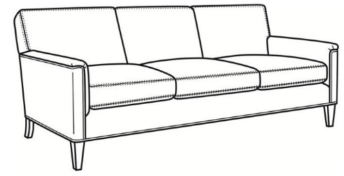

**Digby / L5135-CH**

DESCRIPTION:	Channel Back Chair (30W)
OUTSIDE:	30"W x 37"D x 34"H
INSIDE:	22"W x 21.5"D
SEAT:	21"H
ARM:	25"H
COM:	Plain: 89 sq ft
WEIGHT:	65 lbs

**L** = available in leather

**Standard Features:**

Digby / 5137  
Ottoman (27W X 21D)  
Outside: 27W x 21D x 17.5H  
Inside: 0W x 0D

Digby / 5130  
Sofa (83.5W)  
Outside: 83.5W x 37D x 34H  
Inside: 74W x 21.5D

Digby / 5131  
Long Sofa (95.5W)  
Outside: 95.5W x 37D x 34H  
Inside: 86W x 21.5D

Digby / 5132  
Apt Sofa (72.5W)  
Outside: 72.5W x 37D x 34H  
Inside: 63W x 21.5D

Digby / 5134  
Loveseat (58.5W)  
Outside: 58.5W x 37D x 34H  
Inside: 49W x 21.5D

Digby / 5135  
Chair (30W)  
Outside: 30W x 37D x 34H  
Inside: 22W x 21.5D

Digby / 5135-CH  
Channel Back Chair (30W)  
Outside: 30W x 37D x 34H  
Inside: 22W x 21.5D

Digby / L5130  
Leather Sofa (83.5W)  
Outside: 83.5W x 37D x 34H  
Inside: 74W x 21.5D

Digby / L5131  
Leather Long Sofa (95.5W)  
Outside: 95.5W x 37D x 34H  
Inside: 86W x 21.5D