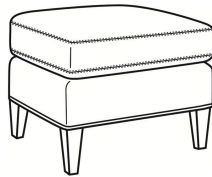

**Digby / L5135-CH**

DESCRIPTION:	Channel Back Chair (30W)
OUTSIDE:	30"W x 37"D x 34"H
INSIDE:	22"W x 21.5"D
SEAT:	21"H
ARM:	25"H
COM:	Plain: 89 sq ft
WEIGHT:	65 lbs

**L** = available in leather

**Standard Features:**

Tight Back

Saddle-Stitched

May be shown with optional features

**DIGBY**

Standard Seat Cushion: Hallmark Seat

Also available:

Digby / L5137  
Leather Ottoman (27W X 21D)  
Outside: 27W x 21D x 17.5H  
Inside: 0W x 0D

Digby / 5137  
Ottoman (27W X 21D)  
Outside: 27W x 21D x 17.5H  
Inside: 0W x 0D

Digby / 5130  
Sofa (83.5W)  
Outside: 83.5W x 37D x 34H  
Inside: 74W x 21.5D

Digby / 5131  
Long Sofa (95.5W)  
Outside: 95.5W x 37D x 34H  
Inside: 86W x 21.5D

Digby / 5132  
Apt Sofa (72.5W)  
Outside: 72.5W x 37D x 34H  
Inside: 63W x 21.5D

Digby / 5134  
Loveseat (58.5W)  
Outside: 58.5W x 37D x 34H  
Inside: 49W x 21.5D

Digby / 5135  
Chair (30W)  
Outside: 30W x 37D x 34H  
Inside: 22W x 21.5D