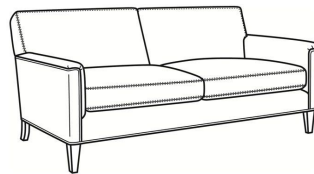

**Digby / L5135-CH**

DESCRIPTION:	Channel Back Chair (30W)
OUTSIDE:	30"W x 37"D x 34"H
INSIDE:	22"W x 21.5"D
SEAT:	21"H
ARM:	25"H
COM:	Plain: 89 sq ft
WEIGHT:	65 lbs

**L** = available in leather

**Standard Features:**

Tight Back

Saddle-Stitched

May be shown with optional features

**DIGBY**

Standard Seat Cushion: Hallmark Seat

Also available:

Digby / L5137  
Leather Ottoman (27W X 21D)  
Outside: 27W x 21D x 17.5H  
Inside: 0W x 0D

Digby / 5137  
Ottoman (27W X 21D)  
Outside: 27W x 21D x 17.5H  
Inside: 0W x 0D

Digby / 5130  
Sofa (83.5W)  
Outside: 83.5W x 37D x 34H  
Inside: 74W x 21.5D

Digby / 5131  
Long Sofa (95.5W)  
Outside: 95.5W x 37D x 34H  
Inside: 86W x 21.5D

Digby / 5132  
Apt Sofa (72.5W)  
Outside: 72.5W x 37D x 34H  
Inside: 63W x 21.5D

Digby / 5134  
Loveseat (58.5W)  
Outside: 58.5W x 37D x 34H  
Inside: 49W x 21.5D

Digby / 5135  
Chair (30W)  
Outside: 30W x 37D x 34H  
Inside: 22W x 21.5D