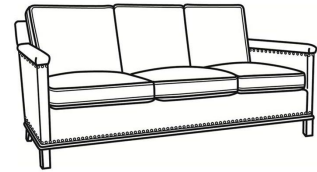

Gotham / L5534

DESCRIPTION:	Loveseat (53W)
OUTSIDE:	53"W x 35"D x 34"H
INSIDE:	47"W x 21"D
SEAT:	19"H
ARM:	25"H
BACK RAIL:	31"H
COM:	Plain: 152 sq ft
WEIGHT:	80 lbs

L = available in leather

Standard Features:

Box Border Back

Standard with leather gimp and small nail trim

May be shown with optional features

GOTHAM

Standard Seat Cushion: Mayfair Seat
 Standard Back Pillow: Fiber Back

Also available:

Gotham / 5530
 Sofa Without Nails (75W)
 Outside: 75W x 35D x 34H
 Inside: 69W x 21D

Gotham / 5530-00
 Sofa Without Nails (80.5W)
 Outside: 80.5W x 35D x 34H
 Inside: 75W x 21D

Gotham / 5530-00N
 Sofa With Nails (80.5W)
 Outside: 80.5W x 35D x 34H
 Inside: 75W x 21D

Gotham / 5530-20
 Sofa Without Nails (80.5W)
 Outside: 80.5W x 35D x 34H
 Inside: 75W x 21D