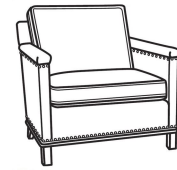

Box Border Back

Standard with leather gimp and small nail trim

May be shown with optional features

GOTHAM

Standard Seat Cushion: Mayfair Seat
 Standard Back Pillow: Fiber Back

Also available:

Gotham / 5530
 Sofa Without Nails (75W)
 Outside: 75W x 35D x 34H
 Inside: 69W x 21D

Gotham / 5530-20N
 Sofa With Nails (80.5W)
 Outside: 80.5W x 35D x 34H
 Inside: 75W x 21D

Gotham / 5530-22
 Sofa Without Nails (75W)
 Outside: 75W x 35D x 34H
 Inside: 69W x 21D

Gotham / 5530-22N
Sofa With Nails (75W)
Outside: 75W x 35D x 34H
Inside: 69W x 21D

Gotham / 5530-N
Sofa With Nails (75W)
Outside: 75W x 35D x 34H
Inside: 69W x 21D

Gotham / 5534
Loveseat Without Nails (53W)
Outside: 53W x 35D x 34H
Inside: 47W x 21D

Gotham / 5534-N
Loveseat With Nails (53W)
Outside: 53W x 35D x 34H
Inside: 47W x 21D

Gotham / 5535
Chair Without Nails (27.5W)
Outside: 27.5W x 35D x 34H
Inside: 22W x 21D

Gotham / 5535-N
Chair With Nails (27.5W)
Outside: 27.5W x 35D x 34H
Inside: 22W x 21D

Gotham / L5530-00
Leather Sofa (80.5W)
Outside: 80.5W x 35D x 34H
Inside: 75W x 21D