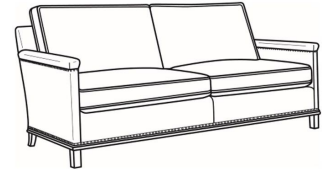

Gotham / L5530-22
Leather Sofa (75W)
Outside: 75W x 35D x 34H
Inside: 69W x 21D