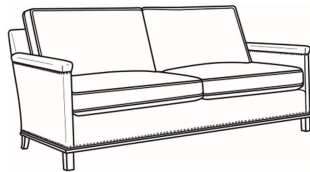

Gotham / L5534

DESCRIPTION:	Loveseat (53W)
OUTSIDE:	53"W x 35"D x 34"H
INSIDE:	47"W x 21"D
SEAT:	19"H
ARM:	25"H
BACK RAIL:	31"H
COM:	Plain: 152 sq ft
WEIGHT:	80 lbs

L = available in leather

Standard Features:

Box Border Back

Standard with leather gimp and small nail trim

May be shown with optional features

GOTHAM

Standard Seat Cushion: Mayfair Seat
 Standard Back Pillow: Fiber Back

Also available:

Gotham / 5530
 Sofa Without Nails (75W)
 Outside: 75W x 35D x 34H
 Inside: 69W x 21D

Gotham / 5530-00
 Sofa Without Nails (80.5W)
 Outside: 80.5W x 35D x 34H
 Inside: 75W x 21D

Gotham / 5530-00N
 Sofa With Nails (80.5W)
 Outside: 80.5W x 35D x 34H
 Inside: 75W x 21D

Gotham / 5530-20
 Sofa Without Nails (80.5W)
 Outside: 80.5W x 35D x 34H
 Inside: 75W x 21D