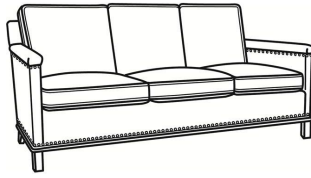

Gotham / L5534

DESCRIPTION:	Loveseat (53W)
OUTSIDE:	53"W x 35"D x 34"H
INSIDE:	47"W x 21"D
SEAT:	19"H
ARM:	25"H
BACK RAIL:	31"H
COM:	Plain: 152 sq ft
WEIGHT:	80 lbs

L = available in leather

Standard Features:

Box Border Back

Standard with leather gimp and small nail trim

May be shown with optional features

GOTHAM

Standard Seat Cushion: Mayfair Seat
 Standard Back Pillow: Fiber Back

Also available:

Gotham / 5530
 Sofa Without Nails (75W)
 Outside: 75W x 35D x 34H
 Inside: 69W x 21D

Gotham / 5530-00
 Sofa Without Nails (80.5W)
 Outside: 80.5W x 35D x 34H
 Inside: 75W x 21D

Gotham / 5530-00N
 Sofa With Nails (80.5W)
 Outside: 80.5W x 35D x 34H
 Inside: 75W x 21D

Gotham / 5530-20
 Sofa Without Nails (80.5W)
 Outside: 80.5W x 35D x 34H
 Inside: 75W x 21D

Gotham / 5530-20N
 Sofa With Nails (80.5W)
 Outside: 80.5W x 35D x 34H
 Inside: 75W x 21D

Gotham / 5530-22
 Sofa Without Nails (75W)
 Outside: 75W x 35D x 34H
 Inside: 69W x 21D

Gotham / 5530-22N
Sofa With Nails (75W)
Outside: 75W x 35D x 34H
Inside: 69W x 21D