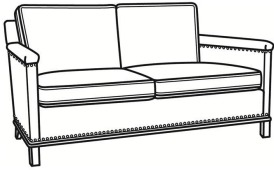

Box Border Back

Standard with leather gimp and small nail trim

May be shown with optional features

GOTHAM

Standard Seat Cushion: Mayfair Seat
 Standard Back Pillow: Fiber Back

Also available:

Gotham / 5530
 Sofa Without Nails (75W)
 Outside: 75W x 35D x 34H
 Inside: 69W x 21D

Gotham / 5530-00
 Sofa Without Nails (80.5W)
 Outside: 80.5W x 35D x 34H
 Inside: 75W x 21D

Gotham / 5530-00N
 Sofa With Nails (80.5W)
 Outside: 80.5W x 35D x 34H
 Inside: 75W x 21D

Gotham / 5530-20
 Sofa Without Nails (80.5W)
 Outside: 80.5W x 35D x 34H
 Inside: 75W x 21D

Gotham / 5530-20N
 Sofa With Nails (80.5W)
 Outside: 80.5W x 35D x 34H
 Inside: 75W x 21D

Gotham / 5530-22
 Sofa Without Nails (75W)
 Outside: 75W x 35D x 34H
 Inside: 69W x 21D

Gotham / 5530-22N
Sofa With Nails (75W)
Outside: 75W x 35D x 34H
Inside: 69W x 21D

Gotham / 5530-N
Sofa With Nails (75W)
Outside: 75W x 35D x 34H
Inside: 69W x 21D

Gotham / 5534
Loveseat Without Nails (53W)
Outside: 53W x 35D x 34H
Inside: 47W x 21D

Gotham / 5534-N
Loveseat With Nails (53W)
Outside: 53W x 35D x 34H
Inside: 47W x 21D