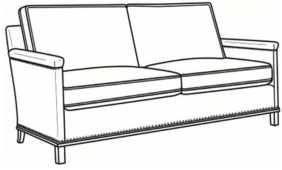

Gotham / L5534

DESCRIPTION:	Loveseat (53W)
OUTSIDE:	53"W x 35"D x 34"H
INSIDE:	47"W x 21"D
SEAT:	19"H
ARM:	25"H
BACK RAIL:	31"H
COM:	Plain: 152 sq ft
WEIGHT:	80 lbs

L = available in leather

Standard Features:

Box Border Back

Standard with leather gimp and small nail trim

May be shown with optional features

GOTHAM

Standard Seat Cushion: Mayfair Seat
 Standard Back Pillow: Fiber Back

Also available:

Gotham / 5530
 Sofa Without Nails (75W)
 Outside: 75W x 35D x 34H
 Inside: 69W x 21D

Gotham / 5530-00
 Sofa Without Nails (80.5W)
 Outside: 80.5W x 35D x 34H
 Inside: 75W x 21D

Gotham / 5530-00N
 Sofa With Nails (80.5W)
 Outside: 80.5W x 35D x 34H
 Inside: 75W x 21D

Gotham / 5530-20
 Sofa Without Nails (80.5W)
 Outside: 80.5W x 35D x 34H
 Inside: 75W x 21D

Gotham / 5530-20N
 Sofa With Nails (80.5W)
 Outside: 80.5W x 35D x 34H
 Inside: 75W x 21D

Gotham / 5530-22
 Sofa Without Nails (75W)
 Outside: 75W x 35D x 34H
 Inside: 69W x 21D

Gotham / 5530-22N
Sofa With Nails (75W)
Outside: 75W x 35D x 34H
Inside: 69W x 21D