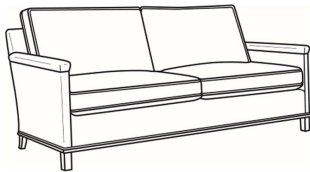

Gotham / L5534

DESCRIPTION:	Loveseat (53W)
OUTSIDE:	53"W x 35"D x 34"H
INSIDE:	47"W x 21"D
SEAT:	19"H
ARM:	25"H
BACK RAIL:	31"H
COM:	Plain: 152 sq ft
WEIGHT:	80 lbs

L = available in leather

Standard Features:

Box Border Back

Standard with leather gimp and small nail trim

May be shown with optional features

GOTHAM

Standard Seat Cushion: Mayfair Seat
 Standard Back Pillow: Fiber Back

Also available:

Gotham / 5530
 Sofa Without Nails (75W)
 Outside: 75W x 35D x 34H
 Inside: 69W x 21D

Gotham / 5530-00
 Sofa Without Nails (80.5W)
 Outside: 80.5W x 35D x 34H
 Inside: 75W x 21D

Gotham / 5530-00N
 Sofa With Nails (80.5W)
 Outside: 80.5W x 35D x 34H
 Inside: 75W x 21D

Gotham / 5530-20
 Sofa Without Nails (80.5W)
 Outside: 80.5W x 35D x 34H
 Inside: 75W x 21D