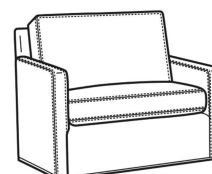

**Oliver / L5740-00**

DESCRIPTION:	Sofa (80W)
OUTSIDE:	80"W x 35"D x 34"H
INSIDE:	73"W x 21"D
SEAT:	19"H
ARM:	24"H
BACK RAIL:	31"H
COM:	Plain: 196 sq ft
WEIGHT:	115 lbs

**L** = available in leather

**S** = available as sleeper

**Standard Features:**

Box Border Back

Saddle-Stitched

May be shown with optional features

**OLIVER**

Standard Seat Cushion:

Mayfair Seat

Standard Back Pillow:

Fiber Back

Also available:

Oliver / 5740  
Sofa (74W)  
Outside: 74W x 35D x 34H  
Inside: 67W x 21D

Oliver / 5740-00  
Sofa (80W)  
Outside: 80W x 35D x 34H  
Inside: 73W x 21D

Oliver / 5744  
Loveseat (52W)  
Outside: 52W x 35D x 34H  
Inside: 45W x 21D

Oliver / 5745  
Chair (26.5W)  
Outside: 26.5W x 35D x 34H  
Inside: 20W x 21D

Oliver / 5745-SW  
Swivel Chair (26.5W)  
Outside: 26.5W x 35D x 34H  
Inside: 20W x 21D

Oliver / 5746  
Chair & 1/2 (45.5W)  
Outside: 45.5W x 35D x 34H  
Inside: 40W x 21D