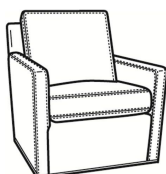

**Standard Features:**

Box Border Back

Saddle-Stitched

May be shown with optional features

**OLIVER**

Standard Seat Cushion:

Mayfair Seat

Standard Back Pillow:

Fiber Back

Also available:

Oliver / 5740  
Sofa (74W)  
Outside: 74W x 35D x 34H  
Inside: 67W x 21D

Oliver / 5740-00  
Sofa (80W)  
Outside: 80W x 35D x 34H  
Inside: 73W x 21D

Oliver / 5744  
Loveseat (52W)  
Outside: 52W x 35D x 34H  
Inside: 45W x 21D

Oliver / 5745  
Chair (26.5W)  
Outside: 26.5W x 35D x 34H  
Inside: 20W x 21D

Oliver / 5745-SW  
Swivel Chair (26.5W)  
Outside: 26.5W x 35D x 34H  
Inside: 20W x 21D

Oliver / 5746  
Chair & 1/2 (45.5W)  
Outside: 45.5W x 35D x 34H  
Inside: 40W x 21D