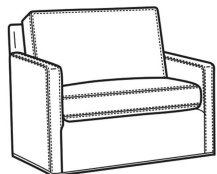

Oliver / 5745  
Chair (26.5W)  
Outside: 26.5W x 35D x 34H  
Inside: 20W x 21D

Oliver / 5745-SW  
Swivel Chair (26.5W)  
Outside: 26.5W x 35D x 34H  
Inside: 20W x 21D

Oliver / 5746  
Chair & 1/2 (45.5W)  
Outside: 45.5W x 35D x 34H  
Inside: 40W x 21D

Oliver / 5748  
 Ott & 1/2 (39W X 26D)  
 Outside: 39W x 26D x 16.5H  
 Inside: 0W x 0D

Oliver / 5748-ST  
 Storage & 1/2 (39W X 26D)  
 Outside: 39W x 26D x 17H  
 Inside: 0W x 0D

Oliver / L5740  
 Leather Sofa (74W)  
 Outside: 74W x 35D x 34H  
 Inside: 67W x 21D

Oliver / L5740-S  
 Leather Queen Sleeper (75W)  
 Outside: 75W x 36D x 34H  
 Inside: 68W x 21D

Oliver / L5742-S  
 Leather Full Sleeper (68.5W)  
 Outside: 68.5W x 36D x 34H  
 Inside: 61.5W x 21D

Oliver / L5744  
 Leather Loveseat (52W)  
 Outside: 52W x 35D x 34H  
 Inside: 45W x 21D

Oliver / L5745  
 Leather Chair (26.5W)  
 Outside: 26.5W x 35D x 34H  
 Inside: 20W x 21D

Oliver / L5745-SW  
 Leather Swivel Chair (26.5W)  
 Outside: 26.5W x 35D x 34H  
 Inside: 20W x 21D

Oliver / L5746  
 Leather Chair & 1/2 (45.5W)  
 Outside: 45.5W x 35D x 34H  
 Inside: 40W x 21D