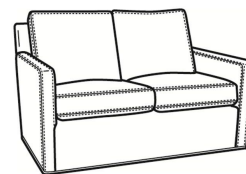

**Oliver / L5740-00**

DESCRIPTION:	Sofa (80W)
OUTSIDE:	80"W x 35"D x 34"H
INSIDE:	73"W x 21"D
SEAT:	19"H
ARM:	24"H
BACK RAIL:	31"H
COM:	Plain: 196 sq ft
WEIGHT:	115 lbs

**L** = available in leather

**S** = available as sleeper

**Standard Features:**

Box Border Back

Saddle-Stitched

May be shown with optional features

**OLIVER**

Standard Seat Cushion:

Mayfair Seat

Standard Back Pillow:

Fiber Back

Also available:

Oliver / 5740  
Sofa (74W)  
Outside: 74W x 35D x 34H  
Inside: 67W x 21D

Oliver / 5740-00  
Sofa (80W)  
Outside: 80W x 35D x 34H  
Inside: 73W x 21D

Oliver / 5744  
Loveseat (52W)  
Outside: 52W x 35D x 34H  
Inside: 45W x 21D

Oliver / 5745  
Chair (26.5W)  
Outside: 26.5W x 35D x 34H  
Inside: 20W x 21D

Oliver / 5745-SW  
Swivel Chair (26.5W)  
Outside: 26.5W x 35D x 34H  
Inside: 20W x 21D

Oliver / 5746  
Chair & 1/2 (45.5W)  
Outside: 45.5W x 35D x 34H  
Inside: 40W x 21D