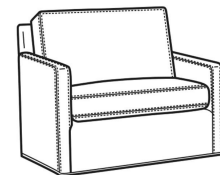

Oliver / 5745  
Chair (26.5W)  
Outside: 26.5W x 35D x 34H  
Inside: 20W x 21D

Oliver / 5745-SW  
Swivel Chair (26.5W)  
Outside: 26.5W x 35D x 34H  
Inside: 20W x 21D

Oliver / 5746  
Chair & 1/2 (45.5W)  
Outside: 45.5W x 35D x 34H  
Inside: 40W x 21D

Oliver / 5748  
 Ott & 1/2 (39W X 26D)  
 Outside: 39W x 26D x 16.5H  
 Inside: 0W x 0D

Oliver / 5748-ST  
 Storage & 1/2 (39W X 26D)  
 Outside: 39W x 26D x 17H  
 Inside: 0W x 0D

Oliver / L5740  
 Leather Sofa (74W)  
 Outside: 74W x 35D x 34H  
 Inside: 67W x 21D

Oliver / L5740-S  
 Leather Queen Sleeper (75W)  
 Outside: 75W x 36D x 34H  
 Inside: 68W x 21D

Oliver / L5742-S  
 Leather Full Sleeper (68.5W)  
 Outside: 68.5W x 36D x 34H  
 Inside: 61.5W x 21D

Oliver / L5744  
 Leather Loveseat (52W)  
 Outside: 52W x 35D x 34H  
 Inside: 45W x 21D

Oliver / L5745  
 Leather Chair (26.5W)  
 Outside: 26.5W x 35D x 34H  
 Inside: 20W x 21D

Oliver / L5745-SW  
 Leather Swivel Chair (26.5W)  
 Outside: 26.5W x 35D x 34H  
 Inside: 20W x 21D

Oliver / L5746  
 Leather Chair & 1/2 (45.5W)  
 Outside: 45.5W x 35D x 34H  
 Inside: 40W x 21D