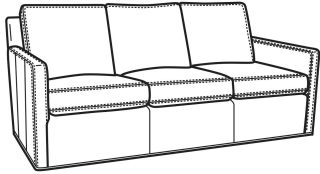

**Oliver / L5740-00**

DESCRIPTION:	Sofa (80W)
OUTSIDE:	80"W x 35"D x 34"H
INSIDE:	73"W x 21"D
SEAT:	19"H
ARM:	24"H
BACK RAIL:	31"H
COM:	Plain: 196 sq ft
WEIGHT:	115 lbs

**L** = available in leather

**S** = available as sleeper

Fiber Back

Also available:

Oliver / 5740  
Sofa (74W)  
Outside: 74W x 35D x 34H  
Inside: 67W x 21D

Oliver / 5740-00  
Sofa (80W)  
Outside: 80W x 35D x 34H  
Inside: 73W x 21D

Oliver / 5744  
Loveseat (52W)  
Outside: 52W x 35D x 34H  
Inside: 45W x 21D

Oliver / 5745  
Chair (26.5W)  
Outside: 26.5W x 35D x 34H  
Inside: 20W x 21D

Oliver / 5745-SW  
Swivel Chair (26.5W)  
Outside: 26.5W x 35D x 34H  
Inside: 20W x 21D

Oliver / 5746  
Chair & 1/2 (45.5W)  
Outside: 45.5W x 35D x 34H  
Inside: 40W x 21D

Oliver / 5748  
 Ott & 1/2 (39W X 26D)  
 Outside: 39W x 26D x 16.5H  
 Inside: 0W x 0D

Oliver / 5748-ST  
 Storage & 1/2 (39W X 26D)  
 Outside: 39W x 26D x 17H  
 Inside: 0W x 0D

Oliver / L5740  
 Leather Sofa (74W)  
 Outside: 74W x 35D x 34H  
 Inside: 67W x 21D