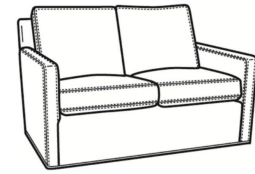

Fiber Back

Also available:

Oliver / 5740  
Sofa (74W)  
Outside: 74W x 35D x 34H  
Inside: 67W x 21D

Oliver / 5740-00  
Sofa (80W)  
Outside: 80W x 35D x 34H  
Inside: 73W x 21D

Oliver / 5744  
Loveseat (52W)  
Outside: 52W x 35D x 34H  
Inside: 45W x 21D

Oliver / 5745  
Chair (26.5W)  
Outside: 26.5W x 35D x 34H  
Inside: 20W x 21D

Oliver / 5745-SW  
Swivel Chair (26.5W)  
Outside: 26.5W x 35D x 34H  
Inside: 20W x 21D

Oliver / 5746  
Chair & 1/2 (45.5W)  
Outside: 45.5W x 35D x 34H  
Inside: 40W x 21D

Oliver / 5748  
 Ott & 1/2 (39W X 26D)  
 Outside: 39W x 26D x 16.5H  
 Inside: 0W x 0D

Oliver / 5748-ST  
 Storage & 1/2 (39W X 26D)  
 Outside: 39W x 26D x 17H  
 Inside: 0W x 0D

Oliver / L5740  
 Leather Sofa (74W)  
 Outside: 74W x 35D x 34H  
 Inside: 67W x 21D

Oliver / L5740-S  
 Leather Queen Sleeper (75W)  
 Outside: 75W x 36D x 34H  
 Inside: 68W x 21D

Oliver / L5742-S  
 Leather Full Sleeper (68.5W)  
 Outside: 68.5W x 36D x 34H  
 Inside: 61.5W x 21D

Oliver / L5744  
 Leather Loveseat (52W)  
 Outside: 52W x 35D x 34H  
 Inside: 45W x 21D