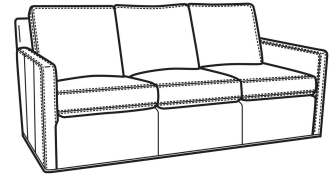

**Oliver / L5740-00**

DESCRIPTION:	Sofa (80W)
OUTSIDE:	80"W x 35"D x 34"H
INSIDE:	73"W x 21"D
SEAT:	19"H
ARM:	24"H
BACK RAIL:	31"H
COM:	Plain: 196 sq ft
WEIGHT:	115 lbs

**L** = available in leather

**S** = available as sleeper

Fiber Back

Also available:

Oliver / 5740  
Sofa (74W)  
Outside: 74W x 35D x 34H  
Inside: 67W x 21D

Oliver / 5740-00  
Sofa (80W)  
Outside: 80W x 35D x 34H  
Inside: 73W x 21D

Oliver / 5744  
Loveseat (52W)  
Outside: 52W x 35D x 34H  
Inside: 45W x 21D

Oliver / 5745  
Chair (26.5W)  
Outside: 26.5W x 35D x 34H  
Inside: 20W x 21D

Oliver / 5745-SW  
Swivel Chair (26.5W)  
Outside: 26.5W x 35D x 34H  
Inside: 20W x 21D

Oliver / 5746  
Chair & 1/2 (45.5W)  
Outside: 45.5W x 35D x 34H  
Inside: 40W x 21D

Oliver / 5748  
 Ott & 1/2 (39W X 26D)  
 Outside: 39W x 26D x 16.5H  
 Inside: 0W x 0D

Oliver / 5748-ST  
 Storage & 1/2 (39W X 26D)  
 Outside: 39W x 26D x 17H  
 Inside: 0W x 0D

Oliver / L5740  
 Leather Sofa (74W)  
 Outside: 74W x 35D x 34H  
 Inside: 67W x 21D