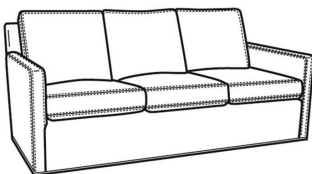

**Oliver / L5740-00**

DESCRIPTION:	Sofa (80W)
OUTSIDE:	80"W x 35"D x 34"H
INSIDE:	73"W x 21"D
SEAT:	19"H
ARM:	24"H
BACK RAIL:	31"H
COM:	Plain: 196 sq ft
WEIGHT:	115 lbs

**L** = available in leather

**S** = available as sleeper

**Standard Features:**

Box Border Back

Saddle-Stitched

May be shown with optional features

**OLIVER**

Standard Seat Cushion:

Mayfair Seat

Standard Back Pillow:

Fiber Back

Also available:

Oliver / 5740  
Sofa (74W)  
Outside: 74W x 35D x 34H  
Inside: 67W x 21D

Oliver / 5740-00  
Sofa (80W)  
Outside: 80W x 35D x 34H  
Inside: 73W x 21D

Oliver / 5744  
Loveseat (52W)  
Outside: 52W x 35D x 34H  
Inside: 45W x 21D

Oliver / 5745  
Chair (26.5W)  
Outside: 26.5W x 35D x 34H  
Inside: 20W x 21D

Oliver / 5745-SW  
Swivel Chair (26.5W)  
Outside: 26.5W x 35D x 34H  
Inside: 20W x 21D

Oliver / 5746  
Chair & 1/2 (45.5W)  
Outside: 45.5W x 35D x 34H  
Inside: 40W x 21D