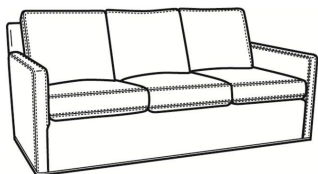

**Oliver / L5740-00**

DESCRIPTION:	Sofa (80W)
OUTSIDE:	80"W x 35"D x 34"H
INSIDE:	73"W x 21"D
SEAT:	19"H
ARM:	24"H
BACK RAIL:	31"H
COM:	Plain: 196 sq ft
WEIGHT:	115 lbs

**L** = available in leather

**S** = available as sleeper

**Standard Features:**

Box Border Back

Saddle-Stitched

May be shown with optional features

**OLIVER**

Standard Seat Cushion:

Mayfair Seat

Standard Back Pillow:

Fiber Back

Also available:

Oliver / 5740  
Sofa (74W)  
Outside: 74W x 35D x 34H  
Inside: 67W x 21D

Oliver / 5740-00  
Sofa (80W)  
Outside: 80W x 35D x 34H  
Inside: 73W x 21D

Oliver / 5744  
Loveseat (52W)  
Outside: 52W x 35D x 34H  
Inside: 45W x 21D

Oliver / 5745  
Chair (26.5W)  
Outside: 26.5W x 35D x 34H  
Inside: 20W x 21D

Oliver / 5745-SW  
Swivel Chair (26.5W)  
Outside: 26.5W x 35D x 34H  
Inside: 20W x 21D

Oliver / 5746  
Chair & 1/2 (45.5W)  
Outside: 45.5W x 35D x 34H  
Inside: 40W x 21D