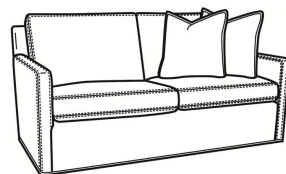

Oliver / 5742-S
Full Sleeper (68.5W)
Outside: 68.5W x 36D x 34H
Inside: 61.5W x 21D