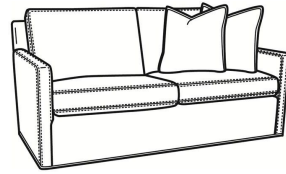

Fiber Back

Also available:

Oliver / 5740  
Sofa (74W)  
Outside: 74W x 35D x 34H  
Inside: 67W x 21D

Oliver / 5740-00  
Sofa (80W)  
Outside: 80W x 35D x 34H  
Inside: 73W x 21D

Oliver / 5744  
Loveseat (52W)  
Outside: 52W x 35D x 34H  
Inside: 45W x 21D

Oliver / 5745  
Chair (26.5W)  
Outside: 26.5W x 35D x 34H  
Inside: 20W x 21D

Oliver / 5745-SW  
Swivel Chair (26.5W)  
Outside: 26.5W x 35D x 34H  
Inside: 20W x 21D

Oliver / 5746  
Chair & 1/2 (45.5W)  
Outside: 45.5W x 35D x 34H  
Inside: 40W x 21D

Oliver / 5748  
 Ott & 1/2 (39W X 26D)  
 Outside: 39W x 26D x 16.5H  
 Inside: 0W x 0D

Oliver / 5748-ST  
 Storage & 1/2 (39W X 26D)  
 Outside: 39W x 26D x 17H  
 Inside: 0W x 0D

Oliver / L5740  
 Leather Sofa (74W)  
 Outside: 74W x 35D x 34H  
 Inside: 67W x 21D

Oliver / L5740-S  
 Leather Queen Sleeper (75W)  
 Outside: 75W x 36D x 34H  
 Inside: 68W x 21D

Oliver / L5742-S  
 Leather Full Sleeper (68.5W)  
 Outside: 68.5W x 36D x 34H  
 Inside: 61.5W x 21D

Oliver / L5744  
 Leather Loveseat (52W)  
 Outside: 52W x 35D x 34H  
 Inside: 45W x 21D