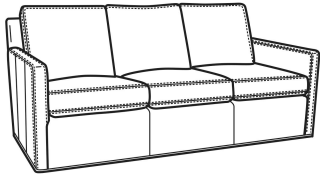

Oliver / 5745  
Chair (26.5W)  
Outside: 26.5W x 35D x 34H  
Inside: 20W x 21D

Oliver / 5745-SW  
Swivel Chair (26.5W)  
Outside: 26.5W x 35D x 34H  
Inside: 20W x 21D

Oliver / 5746  
Chair & 1/2 (45.5W)  
Outside: 45.5W x 35D x 34H  
Inside: 40W x 21D

Oliver / L5745  
 Leather Chair (26.5W)  
 Outside: 26.5W x 35D x 34H  
 Inside: 20W x 21D

Oliver / L5745-SW  
 Leather Swivel Chair (26.5W)  
 Outside: 26.5W x 35D x 34H  
 Inside: 20W x 21D

Oliver / L5746  
 Leather Chair & 1/2 (45.5W)  
 Outside: 45.5W x 35D x 34H  
 Inside: 40W x 21D

Oliver / L5746-S  
 Leather Twin Sleeper (45.5W)  
 Outside: 45.5W x 36D x 34H  
 Inside: 40W x 21D

Oliver / L5748  
 Leather Ott 1/2 (39W X 26D)  
 Outside: 39W x 26D x 16.5H  
 Inside: 0W x 0D

Oliver / L5748-ST  
 Leather Storage Ott (39W X 26D)  
 Outside: 39W x 26D x 17H  
 Inside: 0W x 0D

Oliver / 5740-S  
 Queen Sleeper (75W)  
 Outside: 75W x 36D x 34H  
 Inside: 68W x 21D

Oliver / 5742-S  
 Full Sleeper (68.5W)  
 Outside: 68.5W x 36D x 34H  
 Inside: 61.5W x 21D

Oliver / 5746-S  
 Twin Sleeper (45.5W)  
 Outside: 45.5W x 36D x 34H  
 Inside: 40W x 21D