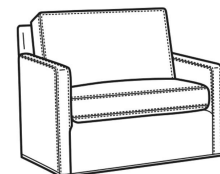

Oliver / 5746-S
Twin Sleeper (45.5W)
Outside: 45.5W x 36D x 34H
Inside: 40W x 21D