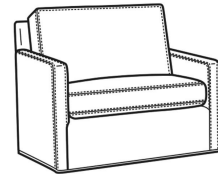

Oliver / L5746-S
Leather Twin Sleeper (45.5W)
Outside: 45.5W x 36D x 34H
Inside: 40W x 21D