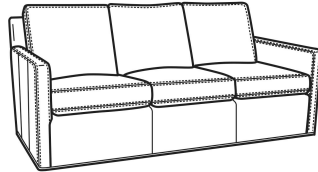

Standard Features:

- Box Border Back
- Saddle-Stitched
- May be shown with optional features

OLIVER
 Standard Seat Cushion: Mayfair Seat
 Standard Back Pillow: Fiber Back

Also available:

Oliver / 5740
 Sofa (74W)
 Outside: 74W x 35D x 34H
 Inside: 67W x 21D

Oliver / 5740-00
 Sofa (80W)
 Outside: 80W x 35D x 34H
 Inside: 73W x 21D

Oliver / 5744
 Loveseat (52W)
 Outside: 52W x 35D x 34H
 Inside: 45W x 21D

Oliver / 5745
 Chair (26.5W)
 Outside: 26.5W x 35D x 34H
 Inside: 20W x 21D

Oliver / 5745-SW
 Swivel Chair (26.5W)
 Outside: 26.5W x 35D x 34H
 Inside: 20W x 21D

Oliver / 5746
 Chair & 1/2 (45.5W)
 Outside: 45.5W x 35D x 34H
 Inside: 40W x 21D

Oliver / 5748
 Ott & 1/2 (39W X 26D)
 Outside: 39W x 26D x 16.5H
 Inside: 0W x 0D

Oliver / 5748-ST
 Storage & 1/2 (39W X 26D)
 Outside: 39W x 26D x 17H
 Inside: 0W x 0D

Oliver / L5740
 Leather Sofa (74W)
 Outside: 74W x 35D x 34H
 Inside: 67W x 21D

Oliver / L5740-00
 Leather Sofa (80W)
 Outside: 80W x 35D x 34H
 Inside: 73W x 21D