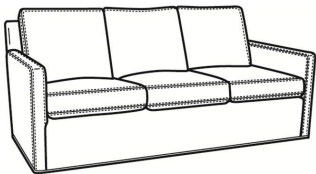

Oliver / L5744

DESCRIPTION:	Loveseat (52W)
OUTSIDE:	52"W x 35"D x 34"H
INSIDE:	45"W x 21"D
SEAT:	19"H
ARM:	24"H
BACK RAIL:	31"H
COM:	Plain: 141 sq ft
WEIGHT:	80 lbs

L = available in leather
S = available as sleeper

Standard Features:

- Box Border Back
- Saddle-Stitched
- May be shown with optional features

OLIVER
 Standard Seat Cushion: Mayfair Seat
 Standard Back Pillow: Fiber Back

Also available:

Oliver / 5740
 Sofa (74W)
 Outside: 74W x 35D x 34H
 Inside: 67W x 21D

Oliver / 5740-00
 Sofa (80W)
 Outside: 80W x 35D x 34H
 Inside: 73W x 21D

Oliver / 5744
 Loveseat (52W)
 Outside: 52W x 35D x 34H
 Inside: 45W x 21D

Oliver / 5745
 Chair (26.5W)
 Outside: 26.5W x 35D x 34H
 Inside: 20W x 21D