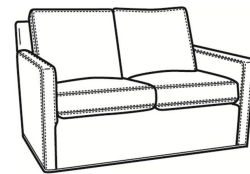

Oliver / L5744

DESCRIPTION:	Loveseat (52W)
OUTSIDE:	52"W x 35"D x 34"H
INSIDE:	45"W x 21"D
SEAT:	19"H
ARM:	24"H
BACK RAIL:	31"H
COM:	Plain: 141 sq ft
WEIGHT:	80 lbs

L = available in leather
S = available as sleeper

Standard Features:

- Box Border Back
- Saddle-Stitched
- May be shown with optional features

OLIVER
 Standard Seat Cushion: Mayfair Seat
 Standard Back Pillow: Fiber Back

Also available:

Oliver / 5740
 Sofa (74W)
 Outside: 74W x 35D x 34H
 Inside: 67W x 21D

Oliver / 5740-00
 Sofa (80W)
 Outside: 80W x 35D x 34H
 Inside: 73W x 21D

Oliver / 5744
 Loveseat (52W)
 Outside: 52W x 35D x 34H
 Inside: 45W x 21D

Oliver / 5745
 Chair (26.5W)
 Outside: 26.5W x 35D x 34H
 Inside: 20W x 21D