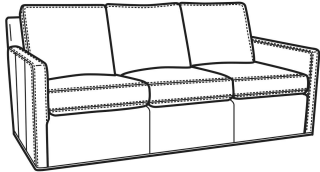

Standard Features:

- Box Border Back
- Saddle-Stitched
- May be shown with optional features

OLIVER
 Standard Seat Cushion: Mayfair Seat
 Standard Back Pillow: Fiber Back

Also available:

Oliver / 5740
 Sofa (74W)
 Outside: 74W x 35D x 34H
 Inside: 67W x 21D

Oliver / 5740-00
 Sofa (80W)
 Outside: 80W x 35D x 34H
 Inside: 73W x 21D

Oliver / 5744
 Loveseat (52W)
 Outside: 52W x 35D x 34H
 Inside: 45W x 21D

Oliver / 5745
 Chair (26.5W)
 Outside: 26.5W x 35D x 34H
 Inside: 20W x 21D

Oliver / 5745-SW
 Swivel Chair (26.5W)
 Outside: 26.5W x 35D x 34H
 Inside: 20W x 21D

Oliver / 5746
 Chair & 1/2 (45.5W)
 Outside: 45.5W x 35D x 34H
 Inside: 40W x 21D

Oliver / 5748
 Ott & 1/2 (39W X 26D)
 Outside: 39W x 26D x 16.5H
 Inside: 0W x 0D

Oliver / 5748-ST
 Storage & 1/2 (39W X 26D)
 Outside: 39W x 26D x 17H
 Inside: 0W x 0D

Oliver / L5740
 Leather Sofa (74W)
 Outside: 74W x 35D x 34H
 Inside: 67W x 21D

Oliver / L5740-00
 Leather Sofa (80W)
 Outside: 80W x 35D x 34H
 Inside: 73W x 21D