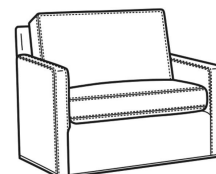

Standard Features:

- Box Border Back
- Saddle-Stitched
- May be shown with optional features

OLIVER
 Standard Seat Cushion: Mayfair Seat
 Standard Back Pillow: Fiber Back

Also available:

Oliver / 5740
 Sofa (74W)
 Outside: 74W x 35D x 34H
 Inside: 67W x 21D

Oliver / 5740-00
 Sofa (80W)
 Outside: 80W x 35D x 34H
 Inside: 73W x 21D

Oliver / 5744
 Loveseat (52W)
 Outside: 52W x 35D x 34H
 Inside: 45W x 21D

Oliver / 5745
 Chair (26.5W)
 Outside: 26.5W x 35D x 34H
 Inside: 20W x 21D

Oliver / 5745-SW
 Swivel Chair (26.5W)
 Outside: 26.5W x 35D x 34H
 Inside: 20W x 21D

Oliver / 5746
 Chair & 1/2 (45.5W)
 Outside: 45.5W x 35D x 34H
 Inside: 40W x 21D

Oliver / 5748
 Ott & 1/2 (39W X 26D)
 Outside: 39W x 26D x 16.5H
 Inside: 0W x 0D