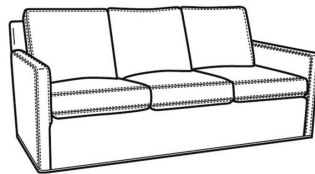

Oliver / L5744

DESCRIPTION:	Loveseat (52W)
OUTSIDE:	52"W x 35"D x 34"H
INSIDE:	45"W x 21"D
SEAT:	19"H
ARM:	24"H
BACK RAIL:	31"H
COM:	Plain: 141 sq ft
WEIGHT:	80 lbs

L = available in leather
S = available as sleeper

Standard Features:

- Box Border Back
- Saddle-Stitched
- May be shown with optional features

OLIVER
 Standard Seat Cushion: Mayfair Seat
 Standard Back Pillow: Fiber Back

Also available:

Oliver / 5740
 Sofa (74W)
 Outside: 74W x 35D x 34H
 Inside: 67W x 21D

Oliver / 5740-00
 Sofa (80W)
 Outside: 80W x 35D x 34H
 Inside: 73W x 21D

Oliver / 5744
 Loveseat (52W)
 Outside: 52W x 35D x 34H
 Inside: 45W x 21D

Oliver / 5745
 Chair (26.5W)
 Outside: 26.5W x 35D x 34H
 Inside: 20W x 21D

Oliver / 5745-SW
 Swivel Chair (26.5W)
 Outside: 26.5W x 35D x 34H
 Inside: 20W x 21D

Oliver / 5746
 Chair & 1/2 (45.5W)
 Outside: 45.5W x 35D x 34H
 Inside: 40W x 21D

Oliver / 5748
 Ott & 1/2 (39W X 26D)
 Outside: 39W x 26D x 16.5H
 Inside: 0W x 0D