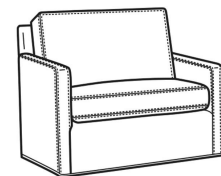

Oliver / 5746-S
Twin Sleeper (45.5W)
Outside: 45.5W x 36D x 34H
Inside: 40W x 21D