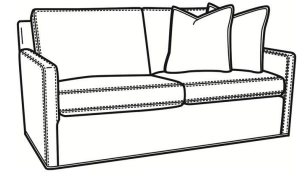

Oliver / 5740-00
 Sofa (80W)
 Outside: 80W x 35D x 34H
 Inside: 73W x 21D

Oliver / 5744
 Loveseat (52W)
 Outside: 52W x 35D x 34H
 Inside: 45W x 21D

Oliver / 5745
 Chair (26.5W)
 Outside: 26.5W x 35D x 34H
 Inside: 20W x 21D

Oliver / 5745-SW
 Swivel Chair (26.5W)
 Outside: 26.5W x 35D x 34H
 Inside: 20W x 21D

Oliver / 5746
 Chair & 1/2 (45.5W)
 Outside: 45.5W x 35D x 34H
 Inside: 40W x 21D

Oliver / 5748
 Ott & 1/2 (39W X 26D)
 Outside: 39W x 26D x 16.5H
 Inside: 0W x 0D

Oliver / 5748-ST
 Storage & 1/2 (39W X 26D)
 Outside: 39W x 26D x 17H
 Inside: 0W x 0D

Oliver / L5740
 Leather Sofa (74W)
 Outside: 74W x 35D x 34H
 Inside: 67W x 21D

Oliver / L5740-00
 Leather Sofa (80W)
 Outside: 80W x 35D x 34H
 Inside: 73W x 21D

Oliver / L5740-S
 Leather Queen Sleeper (75W)
 Outside: 75W x 36D x 34H
 Inside: 68W x 21D

Oliver / L5742-S
 Leather Full Sleeper (68.5W)
 Outside: 68.5W x 36D x 34H
 Inside: 61.5W x 21D

Oliver / L5745
 Leather Chair (26.5W)
 Outside: 26.5W x 35D x 34H
 Inside: 20W x 21D