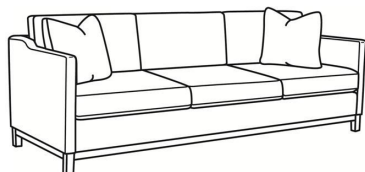

Ryan / L6000-20

DESCRIPTION:	Sofa (84W)
OUTSIDE:	84"W x 36.5"D x 35"H
INSIDE:	78"W x 22"D
SEAT:	20.5"H
ARM:	27"H
BACK RAIL:	29"H
COM:	Plain: 199 sq ft
WEIGHT:	150 lbs

L = available in leather

Standard Features:

Box Border Back

Saddle-Stitched

Oak wood base. Wood grain pattern is a natural characteristic of oak

May be shown with optional features

RYAN

Standard Seat Cushion: Mayfair Seat
 Standard Back Pillow: Fiber Back

Also available:

Ryan / 6000-01
 Long Sofa (96W)
 Outside: 96W x 36.5D x 35H
 Inside: 90W x 22D

Ryan / 6000-01B
 Long Sofa (96W)
 Outside: 96W x 36.5D x 35H
 Inside: 90W x 22D

Ryan / 6000-20
 Sofa (84W)
 Outside: 84W x 36.5D x 35H
 Inside: 78W x 22D

Ryan / 6000-20B
 Sofa (84W)
 Outside: 84W x 36.5D x 35H
 Inside: 78W x 22D

Ryan / L6000-01
 Leather Long Sofa (96W)
 Outside: 96W x 36.5D x 35H
 Inside: 90W x 22D

Ryan / L6000-01B
 Leather Long Sofa (96W)
 Outside: 96W x 36.5D x 35H
 Inside: 90W x 22D