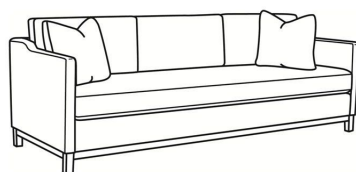

Ryan / L6000-20

DESCRIPTION:	Sofa (84W)
OUTSIDE:	84"W x 36.5"D x 35"H
INSIDE:	78"W x 22"D
SEAT:	20.5"H
ARM:	27"H
BACK RAIL:	29"H
COM:	Plain: 199 sq ft
WEIGHT:	150 lbs

L = available in leather

Standard Features:

Box Border Back

Saddle-Stitched

Oak wood base. Wood grain pattern is a natural characteristic of oak

May be shown with optional features

RYAN

Standard Seat Cushion: Mayfair Seat
 Standard Back Pillow: Fiber Back

Also available:

Ryan / 6000-01
 Long Sofa (96W)
 Outside: 96W x 36.5D x 35H
 Inside: 90W x 22D

Ryan / 6000-01B
 Long Sofa (96W)
 Outside: 96W x 36.5D x 35H
 Inside: 90W x 22D

Ryan / 6000-20
 Sofa (84W)
 Outside: 84W x 36.5D x 35H
 Inside: 78W x 22D

Ryan / 6000-20B
 Sofa (84W)
 Outside: 84W x 36.5D x 35H
 Inside: 78W x 22D

Ryan / L6000-01
 Leather Long Sofa (96W)
 Outside: 96W x 36.5D x 35H
 Inside: 90W x 22D

Ryan / L6000-01B
 Leather Long Sofa (96W)
 Outside: 96W x 36.5D x 35H
 Inside: 90W x 22D