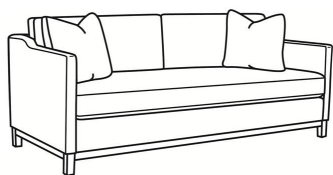

Ryan / L6000-20

DESCRIPTION:	Sofa (84W)
OUTSIDE:	84"W x 36.5"D x 35"H
INSIDE:	78"W x 22"D
SEAT:	20.5"H
ARM:	27"H
BACK RAIL:	29"H
COM:	Plain: 199 sq ft
WEIGHT:	150 lbs

L = available in leather

Standard Features:

Box Border Back

Saddle-Stitched

Oak wood base. Wood grain pattern is a natural characteristic of oak

May be shown with optional features

RYAN

Standard Seat Cushion: Mayfair Seat
 Standard Back Pillow: Fiber Back

Also available:

Ryan / 6000-01
 Long Sofa (96W)
 Outside: 96W x 36.5D x 35H
 Inside: 90W x 22D

Ryan / 6000-01B
 Long Sofa (96W)
 Outside: 96W x 36.5D x 35H
 Inside: 90W x 22D

Ryan / 6000-20
 Sofa (84W)
 Outside: 84W x 36.5D x 35H
 Inside: 78W x 22D

Ryan / 6000-20B
 Sofa (84W)
 Outside: 84W x 36.5D x 35H
 Inside: 78W x 22D

Ryan / L6000-01
 Leather Long Sofa (96W)
 Outside: 96W x 36.5D x 35H
 Inside: 90W x 22D

Ryan / L6000-01B
 Leather Long Sofa (96W)
 Outside: 96W x 36.5D x 35H
 Inside: 90W x 22D