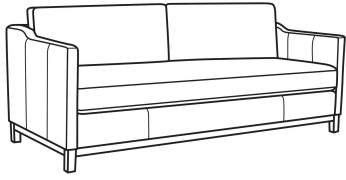

Ryan / L6000-20

DESCRIPTION:	Sofa (84W)
OUTSIDE:	84"W x 36.5"D x 35"H
INSIDE:	78"W x 22"D
SEAT:	20.5"H
ARM:	27"H
BACK RAIL:	29"H
COM:	Plain: 199 sq ft
WEIGHT:	150 lbs

L = available in leather

Standard Features:

Box Border Back

Saddle-Stitched

Oak wood base. Wood grain pattern is a natural characteristic of oak

May be shown with optional features

RYAN

Standard Seat Cushion: Mayfair Seat
 Standard Back Pillow: Fiber Back

Also available:

Ryan / 6000-01
 Long Sofa (96W)
 Outside: 96W x 36.5D x 35H
 Inside: 90W x 22D

Ryan / 6000-01B
 Long Sofa (96W)
 Outside: 96W x 36.5D x 35H
 Inside: 90W x 22D

Ryan / 6000-20
 Sofa (84W)
 Outside: 84W x 36.5D x 35H
 Inside: 78W x 22D

Ryan / 6000-20B
 Sofa (84W)
 Outside: 84W x 36.5D x 35H
 Inside: 78W x 22D

Ryan / L6000-01
 Leather Long Sofa (96W)
 Outside: 96W x 36.5D x 35H
 Inside: 90W x 22D

Ryan / L6000-01B
 Leather Long Sofa (96W)
 Outside: 96W x 36.5D x 35H
 Inside: 90W x 22D