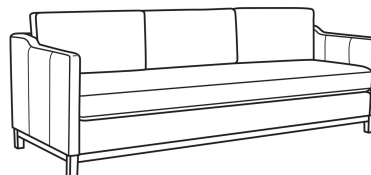

Ryan / L6000-20

DESCRIPTION:	Sofa (84W)
OUTSIDE:	84"W x 36.5"D x 35"H
INSIDE:	78"W x 22"D
SEAT:	20.5"H
ARM:	27"H
BACK RAIL:	29"H
COM:	Plain: 199 sq ft
WEIGHT:	150 lbs

L = available in leather

Standard Features:

Box Border Back

Saddle-Stitched

Oak wood base. Wood grain pattern is a natural characteristic of oak

May be shown with optional features

RYAN

Standard Seat Cushion: Mayfair Seat
 Standard Back Pillow: Fiber Back

Also available:

Ryan / 6000-01
 Long Sofa (96W)
 Outside: 96W x 36.5D x 35H
 Inside: 90W x 22D

Ryan / 6000-01B
 Long Sofa (96W)
 Outside: 96W x 36.5D x 35H
 Inside: 90W x 22D

Ryan / 6000-20
 Sofa (84W)
 Outside: 84W x 36.5D x 35H
 Inside: 78W x 22D

Ryan / 6000-20B
 Sofa (84W)
 Outside: 84W x 36.5D x 35H
 Inside: 78W x 22D

Ryan / L6000-01
 Leather Long Sofa (96W)
 Outside: 96W x 36.5D x 35H
 Inside: 90W x 22D

Ryan / L6000-01B
 Leather Long Sofa (96W)
 Outside: 96W x 36.5D x 35H
 Inside: 90W x 22D