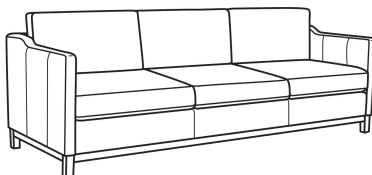

Ryan / L6000-20

DESCRIPTION:	Sofa (84W)
OUTSIDE:	84"W x 36.5"D x 35"H
INSIDE:	78"W x 22"D
SEAT:	20.5"H
ARM:	27"H
BACK RAIL:	29"H
COM:	Plain: 199 sq ft
WEIGHT:	150 lbs

L = available in leather

Standard Features:

Box Border Back

Saddle-Stitched

Oak wood base. Wood grain pattern is a natural characteristic of oak

May be shown with optional features

RYAN

Standard Seat Cushion: Mayfair Seat
 Standard Back Pillow: Fiber Back

Also available:

Ryan / 6000-01
 Long Sofa (96W)
 Outside: 96W x 36.5D x 35H
 Inside: 90W x 22D

Ryan / 6000-01B
 Long Sofa (96W)
 Outside: 96W x 36.5D x 35H
 Inside: 90W x 22D

Ryan / 6000-20
 Sofa (84W)
 Outside: 84W x 36.5D x 35H
 Inside: 78W x 22D

Ryan / 6000-20B
 Sofa (84W)
 Outside: 84W x 36.5D x 35H
 Inside: 78W x 22D

Ryan / L6000-01
 Leather Long Sofa (96W)
 Outside: 96W x 36.5D x 35H
 Inside: 90W x 22D

Ryan / L6000-01B
 Leather Long Sofa (96W)
 Outside: 96W x 36.5D x 35H
 Inside: 90W x 22D