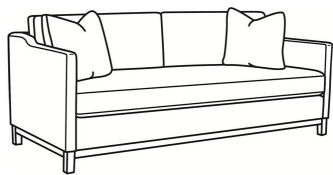

**Ryan / L6000-20B**

DESCRIPTION:	Sofa (84W)
OUTSIDE:	84"W x 36.5"D x 35"H
INSIDE:	78"W x 22"D
SEAT:	20.5"H
ARM:	27"H
BACK RAIL:	29"H
COM:	Plain: 193 sq ft
WEIGHT:	150 lbs

**L** = available in leather

**Standard Features:**

Box Border Back

Saddle-Stitched

Oak wood base. Wood grain pattern is a natural characteristic of oak

May be shown with optional features

**RYAN**

Standard Seat Cushion: Mayfair Seat  
 Standard Back Pillow: Fiber Back

Also available:

Ryan / 6000-01  
 Long Sofa (96W)  
 Outside: 96W x 36.5D x 35H  
 Inside: 90W x 22D

Ryan / 6000-01B  
 Long Sofa (96W)  
 Outside: 96W x 36.5D x 35H  
 Inside: 90W x 22D

Ryan / 6000-20  
 Sofa (84W)  
 Outside: 84W x 36.5D x 35H  
 Inside: 78W x 22D

Ryan / 6000-20B  
 Sofa (84W)  
 Outside: 84W x 36.5D x 35H  
 Inside: 78W x 22D

Ryan / L6000-01  
 Leather Long Sofa (96W)  
 Outside: 96W x 36.5D x 35H  
 Inside: 90W x 22D

Ryan / L6000-01B  
 Leather Long Sofa (96W)  
 Outside: 96W x 36.5D x 35H  
 Inside: 90W x 22D