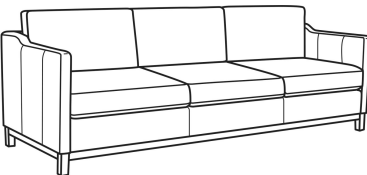

**Ryan / L6000-20B**

DESCRIPTION:	Sofa (84W)
OUTSIDE:	84"W x 36.5"D x 35"H
INSIDE:	78"W x 22"D
SEAT:	20.5"H
ARM:	27"H
BACK RAIL:	29"H
COM:	Plain: 193 sq ft
WEIGHT:	150 lbs

**L** = available in leather

**Standard Features:**

Box Border Back

Saddle-Stitched

Oak wood base. Wood grain pattern is a natural characteristic of oak

May be shown with optional features

**RYAN**

Standard Seat Cushion: Mayfair Seat  
 Standard Back Pillow: Fiber Back

Also available:

Ryan / 6000-01  
 Long Sofa (96W)  
 Outside: 96W x 36.5D x 35H  
 Inside: 90W x 22D

Ryan / 6000-01B  
 Long Sofa (96W)  
 Outside: 96W x 36.5D x 35H  
 Inside: 90W x 22D

Ryan / 6000-20  
 Sofa (84W)  
 Outside: 84W x 36.5D x 35H  
 Inside: 78W x 22D

Ryan / 6000-20B  
 Sofa (84W)  
 Outside: 84W x 36.5D x 35H  
 Inside: 78W x 22D

Ryan / L6000-01  
 Leather Long Sofa (96W)  
 Outside: 96W x 36.5D x 35H  
 Inside: 90W x 22D

Ryan / L6000-01B  
 Leather Long Sofa (96W)  
 Outside: 96W x 36.5D x 35H  
 Inside: 90W x 22D