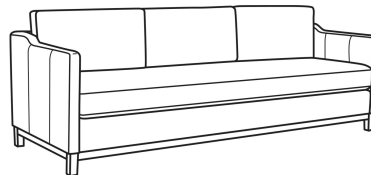

**Ryan / L6000-20B**

DESCRIPTION:	Sofa (84W)
OUTSIDE:	84"W x 36.5"D x 35"H
INSIDE:	78"W x 22"D
SEAT:	20.5"H
ARM:	27"H
BACK RAIL:	29"H
COM:	Plain: 193 sq ft
WEIGHT:	150 lbs

**L** = available in leather

**Standard Features:**

Box Border Back

Saddle-Stitched

Oak wood base. Wood grain pattern is a natural characteristic of oak

May be shown with optional features

**RYAN**

Standard Seat Cushion: Mayfair Seat  
 Standard Back Pillow: Fiber Back

Also available:

Ryan / 6000-01  
 Long Sofa (96W)  
 Outside: 96W x 36.5D x 35H  
 Inside: 90W x 22D

Ryan / 6000-01B  
 Long Sofa (96W)  
 Outside: 96W x 36.5D x 35H  
 Inside: 90W x 22D

Ryan / 6000-20  
 Sofa (84W)  
 Outside: 84W x 36.5D x 35H  
 Inside: 78W x 22D

Ryan / 6000-20B  
 Sofa (84W)  
 Outside: 84W x 36.5D x 35H  
 Inside: 78W x 22D

Ryan / L6000-01  
 Leather Long Sofa (96W)  
 Outside: 96W x 36.5D x 35H  
 Inside: 90W x 22D

Ryan / L6000-01B  
 Leather Long Sofa (96W)  
 Outside: 96W x 36.5D x 35H  
 Inside: 90W x 22D