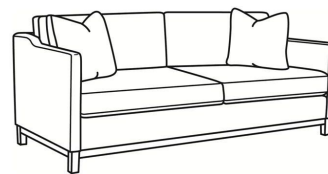

**Ryan / L6000-20B**

DESCRIPTION:	Sofa (84W)
OUTSIDE:	84"W x 36.5"D x 35"H
INSIDE:	78"W x 22"D
SEAT:	20.5"H
ARM:	27"H
BACK RAIL:	29"H
COM:	Plain: 193 sq ft
WEIGHT:	150 lbs

**L** = available in leather

**Standard Features:**

Box Border Back

Saddle-Stitched

Oak wood base. Wood grain pattern is a natural characteristic of oak

May be shown with optional features

**RYAN**

Standard Seat Cushion: Mayfair Seat  
 Standard Back Pillow: Fiber Back

Also available:

Ryan / 6000-01  
 Long Sofa (96W)  
 Outside: 96W x 36.5D x 35H  
 Inside: 90W x 22D

Ryan / 6000-01B  
 Long Sofa (96W)  
 Outside: 96W x 36.5D x 35H  
 Inside: 90W x 22D

Ryan / 6000-20  
 Sofa (84W)  
 Outside: 84W x 36.5D x 35H  
 Inside: 78W x 22D

Ryan / 6000-20B  
 Sofa (84W)  
 Outside: 84W x 36.5D x 35H  
 Inside: 78W x 22D

Ryan / L6000-01  
 Leather Long Sofa (96W)  
 Outside: 96W x 36.5D x 35H  
 Inside: 90W x 22D

Ryan / L6000-01B  
 Leather Long Sofa (96W)  
 Outside: 96W x 36.5D x 35H  
 Inside: 90W x 22D