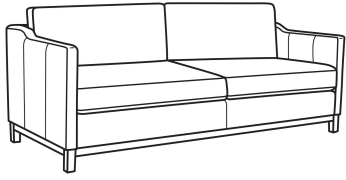

**Ryan / L6000-20B**

DESCRIPTION:	Sofa (84W)
OUTSIDE:	84"W x 36.5"D x 35"H
INSIDE:	78"W x 22"D
SEAT:	20.5"H
ARM:	27"H
BACK RAIL:	29"H
COM:	Plain: 193 sq ft
WEIGHT:	150 lbs

**L** = available in leather

**Standard Features:**

Box Border Back

Saddle-Stitched

Oak wood base. Wood grain pattern is a natural characteristic of oak

May be shown with optional features

**RYAN**

Standard Seat Cushion: Mayfair Seat  
 Standard Back Pillow: Fiber Back

Also available:

Ryan / 6000-01  
 Long Sofa (96W)  
 Outside: 96W x 36.5D x 35H  
 Inside: 90W x 22D

Ryan / 6000-01B  
 Long Sofa (96W)  
 Outside: 96W x 36.5D x 35H  
 Inside: 90W x 22D

Ryan / 6000-20  
 Sofa (84W)  
 Outside: 84W x 36.5D x 35H  
 Inside: 78W x 22D

Ryan / 6000-20B  
 Sofa (84W)  
 Outside: 84W x 36.5D x 35H  
 Inside: 78W x 22D

Ryan / L6000-01  
 Leather Long Sofa (96W)  
 Outside: 96W x 36.5D x 35H  
 Inside: 90W x 22D

Ryan / L6000-01B  
 Leather Long Sofa (96W)  
 Outside: 96W x 36.5D x 35H  
 Inside: 90W x 22D