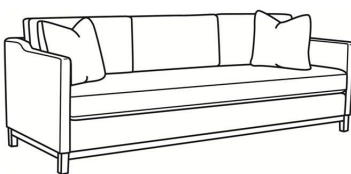

**Ryan / L6000-20B**

DESCRIPTION:	Sofa (84W)
OUTSIDE:	84"W x 36.5"D x 35"H
INSIDE:	78"W x 22"D
SEAT:	20.5"H
ARM:	27"H
BACK RAIL:	29"H
COM:	Plain: 193 sq ft
WEIGHT:	150 lbs

**L** = available in leather

**Standard Features:**

Box Border Back

Saddle-Stitched

Oak wood base. Wood grain pattern is a natural characteristic of oak

May be shown with optional features

**RYAN**

Standard Seat Cushion: Mayfair Seat  
 Standard Back Pillow: Fiber Back

Also available:

Ryan / 6000-01  
 Long Sofa (96W)  
 Outside: 96W x 36.5D x 35H  
 Inside: 90W x 22D

Ryan / 6000-01B  
 Long Sofa (96W)  
 Outside: 96W x 36.5D x 35H  
 Inside: 90W x 22D

Ryan / 6000-20  
 Sofa (84W)  
 Outside: 84W x 36.5D x 35H  
 Inside: 78W x 22D

Ryan / 6000-20B  
 Sofa (84W)  
 Outside: 84W x 36.5D x 35H  
 Inside: 78W x 22D

Ryan / L6000-01  
 Leather Long Sofa (96W)  
 Outside: 96W x 36.5D x 35H  
 Inside: 90W x 22D

Ryan / L6000-01B  
 Leather Long Sofa (96W)  
 Outside: 96W x 36.5D x 35H  
 Inside: 90W x 22D