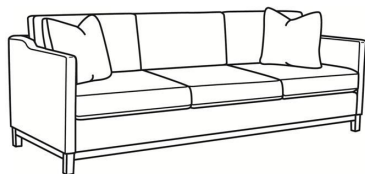

**Ryan / L6000-20B**

DESCRIPTION:	Sofa (84W)
OUTSIDE:	84"W x 36.5"D x 35"H
INSIDE:	78"W x 22"D
SEAT:	20.5"H
ARM:	27"H
BACK RAIL:	29"H
COM:	Plain: 193 sq ft
WEIGHT:	150 lbs

**L** = available in leather

**Standard Features:**

Box Border Back

Saddle-Stitched

Oak wood base. Wood grain pattern is a natural characteristic of oak

May be shown with optional features

**RYAN**

Standard Seat Cushion: Mayfair Seat  
 Standard Back Pillow: Fiber Back

Also available:

Ryan / 6000-01  
 Long Sofa (96W)  
 Outside: 96W x 36.5D x 35H  
 Inside: 90W x 22D

Ryan / 6000-01B  
 Long Sofa (96W)  
 Outside: 96W x 36.5D x 35H  
 Inside: 90W x 22D

Ryan / 6000-20  
 Sofa (84W)  
 Outside: 84W x 36.5D x 35H  
 Inside: 78W x 22D

Ryan / 6000-20B  
 Sofa (84W)  
 Outside: 84W x 36.5D x 35H  
 Inside: 78W x 22D

Ryan / L6000-01  
 Leather Long Sofa (96W)  
 Outside: 96W x 36.5D x 35H  
 Inside: 90W x 22D

Ryan / L6000-01B  
 Leather Long Sofa (96W)  
 Outside: 96W x 36.5D x 35H  
 Inside: 90W x 22D