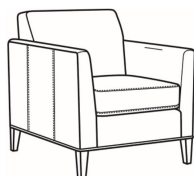

Westport / L6700-02

DESCRIPTION:	Apt Sofa (79W)
OUTSIDE:	79"W x 35"D x 35"H
INSIDE:	70"W x 21.5"D
SEAT:	20.5"H
ARM:	28"H
COM:	Plain: 185 sq ft
WEIGHT:	165 lbs

L = available in leather

Standard Features:

Tight Back

French Seamed

May be shown with optional features

WESTPORT

Standard Seat Cushion: Hallmark Seat

Also available:

Westport / 6700-00
Sofa (85W)
Outside: 85W x 35D x 35H
Inside: 76W x 21.5D

Westport / 6700-02
Apt Sofa (79W)
Outside: 79W x 35D x 35H
Inside: 70W x 21.5D

Westport / 6700-05
Chair (32.5W)
Outside: 32.5W x 35D x 35H
Inside: 23.5W x 21.5D

Westport / L6700-00
Leather Sofa (85W)
Outside: 85W x 35D x 35H
Inside: 76W x 21.5D

Westport / L6700-05
Leather Chair (32.5W)
Outside: 32.5W x 35D x 35H
Inside: 23.5W x 21.5D