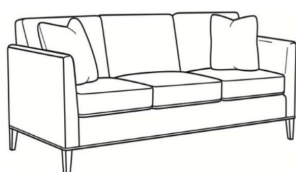

Westport / L6700-02

DESCRIPTION:	Apt Sofa (79W)
OUTSIDE:	79"W x 35"D x 35"H
INSIDE:	70"W x 21.5"D
SEAT:	20.5"H
ARM:	28"H
COM:	Plain: 185 sq ft
WEIGHT:	165 lbs

L = available in leather

Standard Features:

Tight Back

French Seamed

May be shown with optional features

WESTPORT

Standard Seat Cushion: Hallmark Seat

Also available:

Westport / 6700-00
Sofa (85W)
Outside: 85W x 35D x 35H
Inside: 76W x 21.5D

Westport / 6700-02
Apt Sofa (79W)
Outside: 79W x 35D x 35H
Inside: 70W x 21.5D

Westport / 6700-05
Chair (32.5W)
Outside: 32.5W x 35D x 35H
Inside: 23.5W x 21.5D

Westport / L6700-00
Leather Sofa (85W)
Outside: 85W x 35D x 35H
Inside: 76W x 21.5D

Westport / L6700-05
Leather Chair (32.5W)
Outside: 32.5W x 35D x 35H
Inside: 23.5W x 21.5D