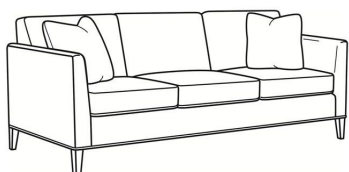

Westport / L6700-02

DESCRIPTION:	Apt Sofa (79W)
OUTSIDE:	79"W x 35"D x 35"H
INSIDE:	70"W x 21.5"D
SEAT:	20.5"H
ARM:	28"H
COM:	Plain: 185 sq ft
WEIGHT:	165 lbs

L = available in leather

Standard Features:

Tight Back

French Seamed

May be shown with optional features

WESTPORT

Standard Seat Cushion: Hallmark Seat

Also available:

Westport / 6700-00
Sofa (85W)
Outside: 85W x 35D x 35H
Inside: 76W x 21.5D

Westport / 6700-02
Apt Sofa (79W)
Outside: 79W x 35D x 35H
Inside: 70W x 21.5D

Westport / 6700-05
Chair (32.5W)
Outside: 32.5W x 35D x 35H
Inside: 23.5W x 21.5D

Westport / L6700-00
Leather Sofa (85W)
Outside: 85W x 35D x 35H
Inside: 76W x 21.5D

Westport / L6700-05
Leather Chair (32.5W)
Outside: 32.5W x 35D x 35H
Inside: 23.5W x 21.5D